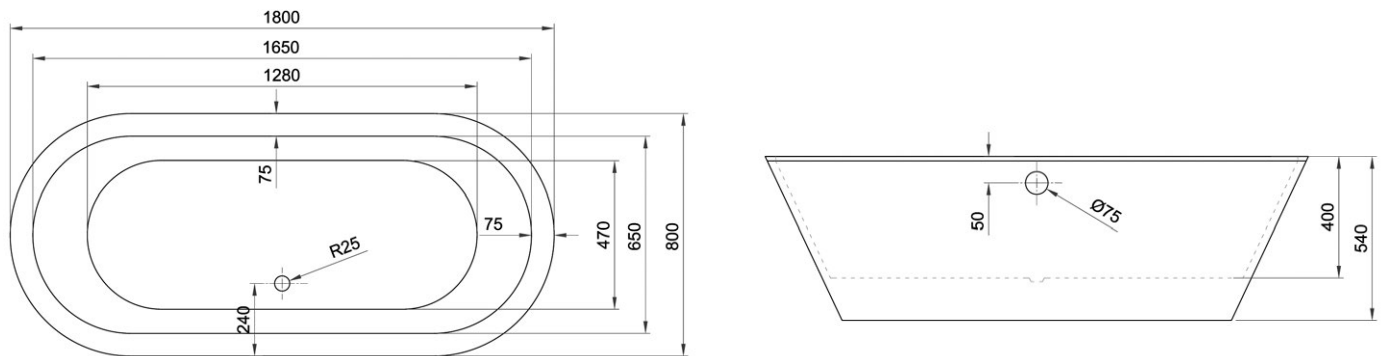

ART024
LUSO
FREESTANDING BATH

vcboc
FOR BATHROOMS

ART024
LUSO ACRYLIC BATH

- Dimensions - L 1800mm H 540mm W 800mm
- Made from an acrylic that has a very durable surface with excellent thermal properties. It retains the heat and is warm to touch.
- Price includes pop-up waste