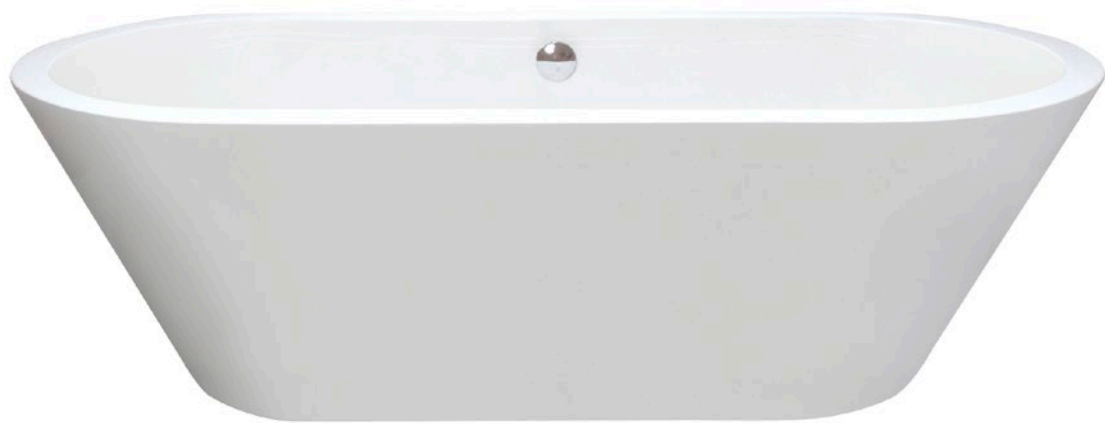

ART024  
**LUSSO**  
FREESTANDING BATH

**vcboc**  
FOR BATHROOMS

ART024  
**LUSSO ACRYLIC BATH**

- Dimensions - L 1800mm H 550mm W 790mm
- Made from an acrylic that has a very durable surface with excellent thermal properties. It retains the heat and is warm to touch.
- Price includes pop-up waste
- Whole dimension tolerance is  $5\pm$ . Sizes nominal only.