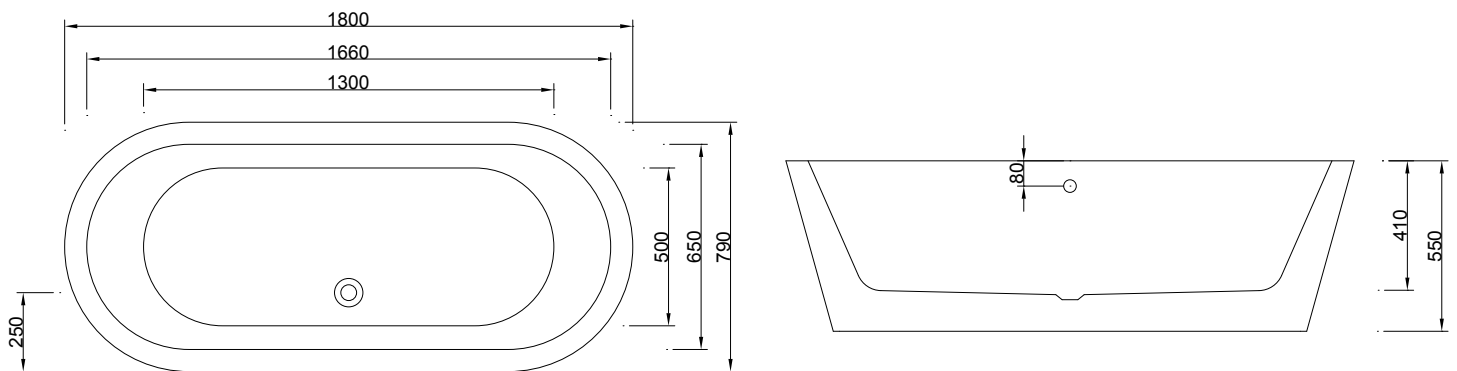

ART024  
**LUSSO**  
FREESTANDING BATH

**vcboc**  
FOR BATHROOMS

ART024  
**LUSSO ACRYLIC BATH**

- Dimensions - L 1800mm H 550mm W 790mm
- Made from an acrylic that has a very durable surface with excellent thermal properties. It retains the heat and is warm to touch.
- Price includes pop-up waste
- Whole dimension tolerance is  $5\pm$ . Sizes nominal only.