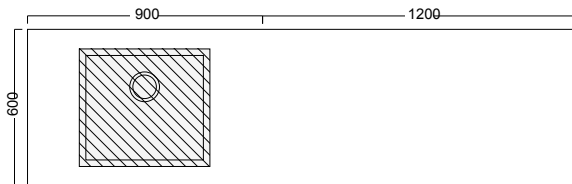

DESCRIPTION

900 Laundry Cabinet + 1200 Overhang - Left / Right / Centre

PRODUCT CODE

ACL210L / ACL210R / ACL210C

FEATURES

- Dimensions - W 2100 x H 600 x D 25mm
- Top overhang is an optional add on and can only be purchased with Laundry Cabinets.
- Our Kordura top is 25mm thick, extremely durable, hard yet soft to feel. It is non-porous so is easily maintained and very hygienic.
- Available left or right-hand side.
- Custom fit tops available on request: We can cut to fit up to 3600mm, depth 600mm.

DESCRIPTION

900 Laundry Cabinet + 1200 Overhang - Left / Right / Centre

PRODUCT CODE

ACL210L / ACL210R / ACL210C

TECHNICAL DRAWINGS

1200 OVERHANG - Left (ACL210L)

Top

Front

1200 OVERHANG - Right (ACL210R)

Top

Front

1200 OVERHANG - Centre (ACL210C)

Top
Top

Front

NOTES

Drawing indicates the technical measurement only and is not a reflection of how the unit will look. Sizes are nominal only. All drawings in millimetres. Drawings not to scale.