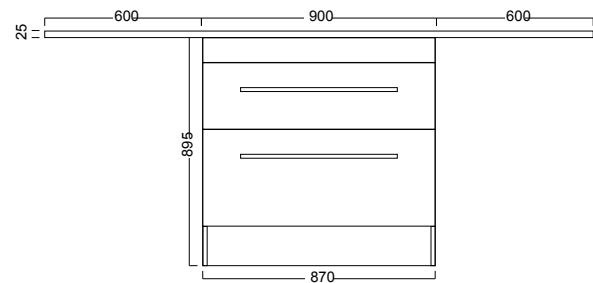

DESCRIPTION

900 Laundry Cabinet + 1200 Overhang - Left / Right / Centre

PRODUCT CODE

ACL210L / ACL210R / ACL210C

FEATURES

- Dimensions - W 2100 x H 600 x D 25mm
- Top overhang is an optional add on and can only be purchased with Laundry Cabinets.
- Our Kordura top is 25mm thick, extremely durable, hard yet soft to feel. It is non-porous so is easily maintained and very hygienic.
- Available left or right-hand side.
- Custom fit tops available on request: We can cut to fit up to 3600mm, depth 600mm.

DESCRIPTION

900 Laundry Cabinet + 1200 Overhang - Left / Right / Centre

PRODUCT CODE

ACL210L / ACL210R / ACL210C

TECHNICAL DRAWINGS

1200 OVERHANG - Left (ACL210L)

Top

Front

1200 OVERHANG - Right (ACL210R)

Top

Front

1200 OVERHANG - Centre (ACL210C)

Top
Top

Front

NOTES

Drawing indicates the technical measurement only and is not a reflection of how the unit will look. Sizes are nominal only. All drawings in millimetres. Drawings not to scale.