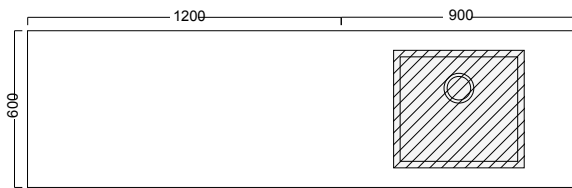

DESCRIPTION

900 Laundry Cabinet + 1200 Overhang - Left / Right / Centre

PRODUCT CODE

ACL210L / ACL210R / ACL210C

FEATURES

- Dimensions - W 2100 x H 600 x D 25mm
- Top overhang is an optional add on and can only be purchased with Laundry Cabinets.
- Our Kordura top is 25mm thick, extremely durable, hard yet soft to feel. It is non-porous so is easily maintained and very hygienic.
- Available left or right-hand side.
- Custom fit tops available on request: We can cut to fit up to 3600mm, depth 600mm.

DESCRIPTION

900 Laundry Cabinet + 1200 Overhang - Left / Right / Centre

PRODUCT CODE

ACL210L / ACL210R / ACL210C

TECHNICAL DRAWINGS

1200 OVERHANG - Left (ACL210L)

Top

Front

1200 OVERHANG - Right (ACL210R)

Top

Front

1200 OVERHANG - Centre (ACL210C)

Top
Top

Front

NOTES

Drawing indicates the technical measurement only and is not a reflection of how the unit will look. Sizes are nominal only. All drawings in millimetres. Drawings not to scale.