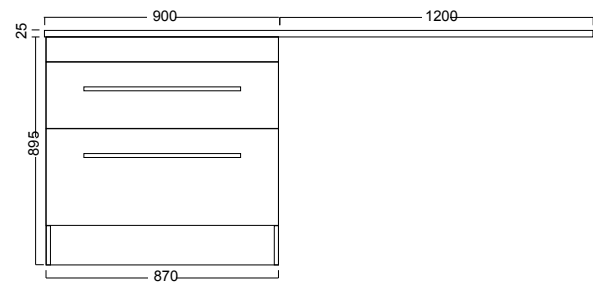

DESCRIPTION

900 Laundry Cabinet + 1200 Overhang - Left / Right / Centre

PRODUCT CODE

ACL210L / ACL210R / ACL210C

FEATURES

- Dimensions - W 2100 x H 600 x D 25mm
- Top overhang is an optional add on and can only be purchased with Laundry Cabinets.
- Our Kordura top is 25mm thick, extremely durable, hard yet soft to feel. It is non-porous so is easily maintained and very hygienic.
- Available left or right-hand side.
- Custom fit tops available on request: We can cut to fit up to 3600mm, depth 600mm.

DESCRIPTION

900 Laundry Cabinet + 1200 Overhang - Left / Right / Centre

PRODUCT CODE

ACL210L / ACL210R / ACL210C

TECHNICAL DRAWINGS

1200 OVERHANG - Left (ACL210L)

Top

Front

1200 OVERHANG - Right (ACL210R)

Top

Front

1200 OVERHANG - Centre (ACL210C)

Top
Top

Front

NOTES

Drawing indicates the technical measurement only and is not a reflection of how the unit will look. Sizes are nominal only. All drawings in millimetres. Drawings not to scale.