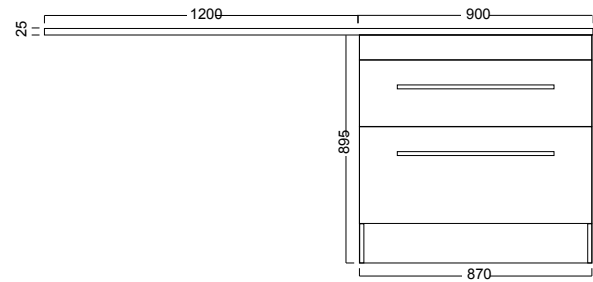

DESCRIPTION

900 Laundry Cabinet + 1200 Overhang - Left / Right / Centre

PRODUCT CODE

ACL210L / ACL210R / ACL210C

FEATURES

- Dimensions - W 2100 x H 600 x D 25mm
- Top overhang is an optional add on and can only be purchased with Laundry Cabinets.
- Our Kordura top is 25mm thick, extremely durable, hard yet soft to feel. It is non-porous so is easily maintained and very hygienic.
- Available left or right-hand side.
- Custom fit tops available on request: We can cut to fit up to 3600mm, depth 600mm.

DESCRIPTION

900 Laundry Cabinet + 1200 Overhang - Left / Right / Centre

PRODUCT CODE

ACL210L / ACL210R / ACL210C

TECHNICAL DRAWINGS

1200 OVERHANG - Left (ACL210L)

Top

Front

1200 OVERHANG - Right (ACL210R)

Top

Front

1200 OVERHANG - Centre (ACL210C)

Top
Top

Front

NOTES

Drawing indicates the technical measurement only and is not a reflection of how the unit will look. Sizes are nominal only. All drawings in millimetres. Drawings not to scale.