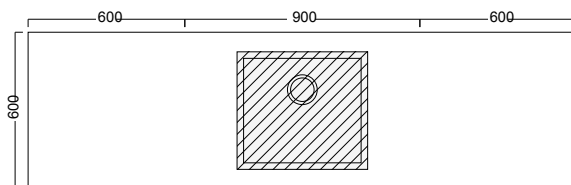

DESCRIPTION

900 Laundry Cabinet + 1200 Overhang - Left / Right / Centre

PRODUCT CODE

ACL210L / ACL210R / ACL210C

FEATURES

- Dimensions - W 2100 x H 600 x D 25mm
- Top overhang is an optional add on and can only be purchased with Laundry Cabinets.
- Our Kordura top is 25mm thick, extremely durable, hard yet soft to feel. It is non-porous so is easily maintained and very hygienic.
- Available left or right-hand side.
- Custom fit tops available on request: We can cut to fit up to 3600mm, depth 600mm.

1200 OVERHANG - Right (ACL210R)

Top

Front

1200 OVERHANG - Centre (ACL210C)

Top
Top

Front

NOTES

Drawing indicates the technical measurement only and is not a reflection of how the unit will look. Sizes are nominal only. All drawings in millimetres. Drawings not to scale.