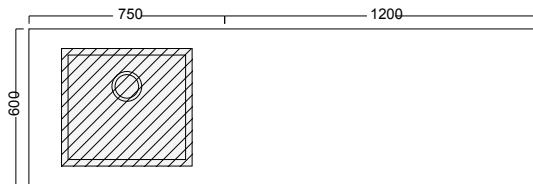

DESCRIPTION

750 Laundry Cabinet + 1200 Overhang - Left / Right / Centre

PRODUCT CODE

ACL195L / ACL195R / ACL195C

FEATURES

- Dimensions - W 1950 x H 600 x D 25mm
- Top overhang is an optional add on and can only be purchased with Laundry Cabinets.
- Our Kordura top is 25mm thick, extremely durable, hard yet soft to feel. It is non-porous so is easily maintained and very hygienic.
- Available left or right-hand side.
- Custom fit tops available on request: We can cut to fit up to 3600mm, depth 600mm.

DESCRIPTION

750 Laundry Cabinet + 1200 Overhang - Left / Right / Centre

PRODUCT CODE

ACL195L / ACL195R / ACL195C

TECHNICAL DRAWINGS

1200 OVERHANG - Left (ACL195L)

Top

Front

1200 OVERHANG - Right (ACL195R)

Top

Front

1200 OVERHANG - Centre (ACL195C)

Top

Front

NOTES

Drawing indicates the technical measurement only and is not a reflection of how the unit will look. Sizes are nominal only. All drawings in millimetres. Drawings not to scale.