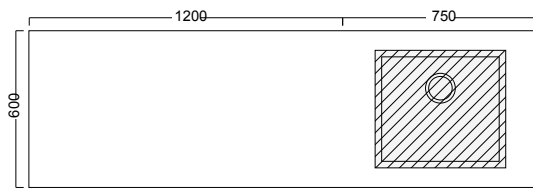

DESCRIPTION

750 Laundry Cabinet + 1200 Overhang - Left / Right / Centre

PRODUCT CODE

ACL195L / ACL195R / ACL195C

FEATURES

- Dimensions - W 1950 x H 600 x D 25mm
- Top overhang is an optional add on and can only be purchased with Laundry Cabinets.
- Our Kordura top is 25mm thick, extremely durable, hard yet soft to feel. It is non-porous so is easily maintained and very hygienic.
- Available left or right-hand side.
- Custom fit tops available on request: We can cut to fit up to 3600mm, depth 600mm.

DESCRIPTION

750 Laundry Cabinet + 1200 Overhang - Left / Right / Centre

PRODUCT CODE

ACL195L / ACL195R / ACL195C

TECHNICAL DRAWINGS

1200 OVERHANG - Left (ACL195L)

Top

Front

1200 OVERHANG - Right (ACL195R)

Top

Front

1200 OVERHANG - Centre (ACL195C)

Top

Front

NOTES

Drawing indicates the technical measurement only and is not a reflection of how the unit will look. Sizes are nominal only. All drawings in millimetres. Drawings not to scale.