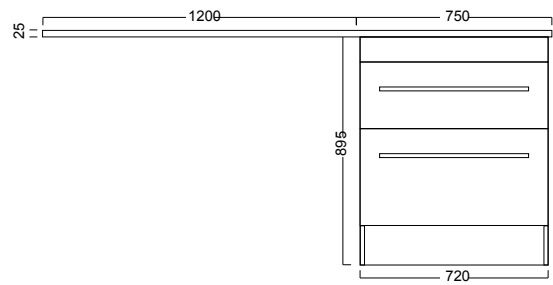

DESCRIPTION

750 Laundry Cabinet + 1200 Overhang - Left / Right / Centre

PRODUCT CODE

ACL195L / ACL195R / ACL195C

FEATURES

- Dimensions - W 1950 x H 600 x D 25mm
- Top overhang is an optional add on and can only be purchased with Laundry Cabinets.
- Our Kordura top is 25mm thick, extremely durable, hard yet soft to feel. It is non-porous so is easily maintained and very hygienic.
- Available left or right-hand side.
- Custom fit tops available on request: We can cut to fit up to 3600mm, depth 600mm.

DESCRIPTION

750 Laundry Cabinet + 1200 Overhang - Left / Right / Centre

PRODUCT CODE

ACL195L / ACL195R / ACL195C

TECHNICAL DRAWINGS

1200 OVERHANG - Left (ACL195L)

Top

Front

1200 OVERHANG - Right (ACL195R)

Top

Front

1200 OVERHANG - Centre (ACL195C)

Top

Front

NOTES

Drawing indicates the technical measurement only and is not a reflection of how the unit will look. Sizes are nominal only. All drawings in millimetres. Drawings not to scale.