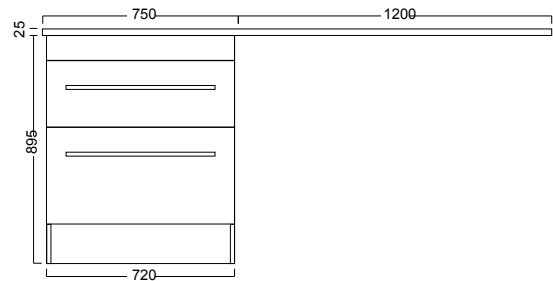

DESCRIPTION

750 Laundry Cabinet + 1200 Overhang - Left / Right / Centre

PRODUCT CODE

ACL195L / ACL195R / ACL195C

FEATURES

- Dimensions - W 1950 x H 600 x D 25mm
- Top overhang is an optional add on and can only be purchased with Laundry Cabinets.
- Our Kordura top is 25mm thick, extremely durable, hard yet soft to feel. It is non-porous so is easily maintained and very hygienic.
- Available left or right-hand side.
- Custom fit tops available on request: We can cut to fit up to 3600mm, depth 600mm.

DESCRIPTION

750 Laundry Cabinet + 1200 Overhang - Left / Right / Centre

PRODUCT CODE

ACL195L / ACL195R / ACL195C

TECHNICAL DRAWINGS

1200 OVERHANG - Left (ACL195L)

Top

Front

1200 OVERHANG - Right (ACL195R)

Top

Front

1200 OVERHANG - Centre (ACL195C)

Top

Front

NOTES

Drawing indicates the technical measurement only and is not a reflection of how the unit will look. Sizes are nominal only. All drawings in millimetres. Drawings not to scale.