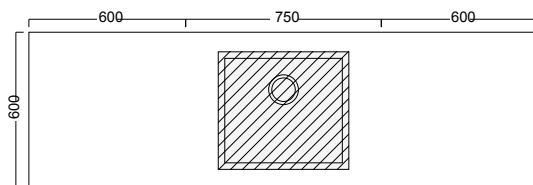

DESCRIPTION

750 Laundry Cabinet + 1200 Overhang - Left / Right / Centre

PRODUCT CODE

ACL195L / ACL195R / ACL195C

FEATURES

- Dimensions - W 1950 x H 600 x D 25mm
- Top overhang is an optional add on and can only be purchased with Laundry Cabinets.
- Our Kordura top is 25mm thick, extremely durable, hard yet soft to feel. It is non-porous so is easily maintained and very hygienic.
- Available left or right-hand side.
- Custom fit tops available on request: We can cut to fit up to 3600mm, depth 600mm.

1200 OVERHANG - Right (ACL195R)

Top

Front

1200 OVERHANG - Centre (ACL195C)

Top

Front

NOTES

Drawing indicates the technical measurement only and is not a reflection of how the unit will look. Sizes are nominal only. All drawings in millimetres. Drawings not to scale.