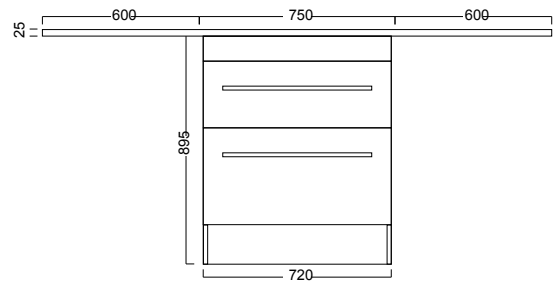

DESCRIPTION

750 Laundry Cabinet + 1200 Overhang - Left / Right / Centre

PRODUCT CODE

ACL195L / ACL195R / ACL195C

FEATURES

- Dimensions - W 1950 x H 600 x D 25mm
- Top overhang is an optional add on and can only be purchased with Laundry Cabinets.
- Our Kordura top is 25mm thick, extremely durable, hard yet soft to feel. It is non-porous so is easily maintained and very hygienic.
- Available left or right-hand side.
- Custom fit tops available on request: We can cut to fit up to 3600mm, depth 600mm.

DESCRIPTION

750 Laundry Cabinet + 1200 Overhang - Left / Right / Centre

PRODUCT CODE

ACL195L / ACL195R / ACL195C

TECHNICAL DRAWINGS

1200 OVERHANG - Left (ACL195L)

Top

Front

1200 OVERHANG - Right (ACL195R)

Top

Front

1200 OVERHANG - Centre (ACL195C)

Top

Front

NOTES

Drawing indicates the technical measurement only and is not a reflection of how the unit will look. Sizes are nominal only. All drawings in millimetres. Drawings not to scale.