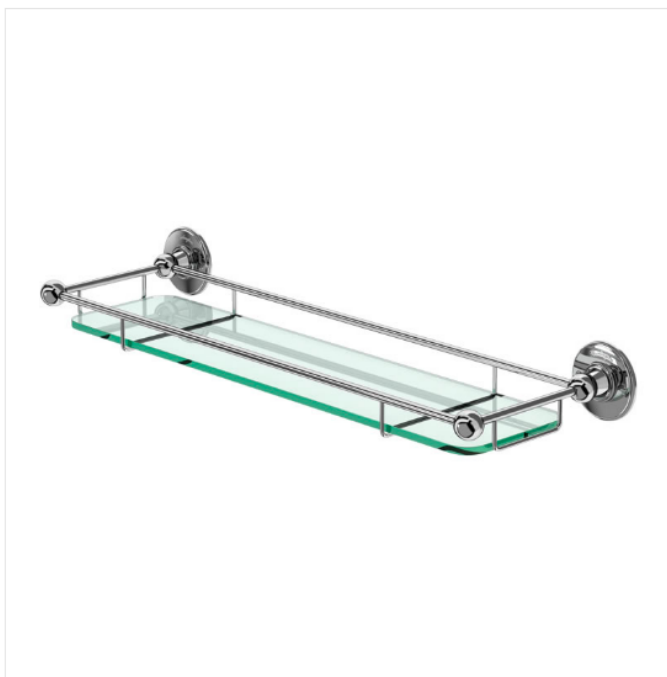

Burlington®

Beautifully Traditional
Classically styled bathrooms

Shelf with railing

Code	Name
A18 CHR	Shelf with railing

Finishes: Chrome plated

Product Type: Traditional

Material: Solid brass body with tempered glass shelf

Size: 532 x 160 x 60 mm

Weight: 1.5 kg

Barcode: A18 CHR (5055806000414)

Additional Information

Supplied with an extra chrome plated domed screw.

Compliance / Approvals

Chrome plated to **BS EN248:2002**

Sanitary tapware. General specification for electro deposited coatings of Ni-Cr