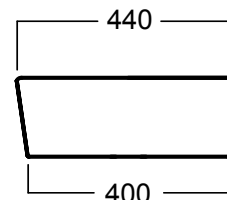

DESCRIPTION

Happy Hour 07:00 Slim Basin

PRODUCT CODE

A0Y1VG

FEATURES

- Dimensions: W 440 x D 440 x H 155 mm
- The 5mm ultra-thin edges gives a contemporary and sophisticated look.
- The flawless ceramic finish is achieved with Alchemy high-tech treatment that gives its surface a unique shine and unbeatable toughness with resistance to microbes.
- Guarantee of hygiene and durability that featured with antibacterial, anti-limescale, and Water-Repellent.
- Available in White, White Matt, Cement, Anthracite and Blackboard.

TECHNICAL DRAWINGS

Top

Hole for surface installation

Front

Side

NOTES

Drawing indicates the technical measurement only and is not a reflection of how the product will look. Sizes approximate. All drawings in millimeters.