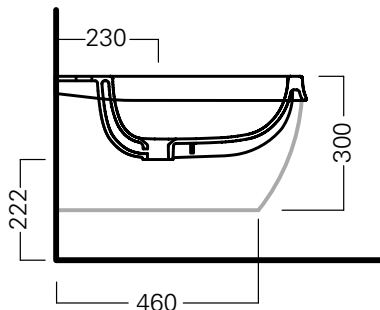

## DESCRIPTION

Abito Wall-Hung Bidet (Indent only)

## FEATURES

- Dimensions – W 355mm H 300mm D 560mm
- Special hidden fixing included
- To be installed with wall hung universal bracket
- To be matched with universal ceramic fairing cover. Available in White Cross or Black. Other colours include White, Black with Gold Lines, White with Gold Lines, Grey Waves, Rose and Green (all non-stock items).

## TECHNICAL DRAWINGS

Top

Side Section

Back Section

## NOTES

Drawing indicates the technical measurement only and is not a reflection of how the unit will look. Sizes approximate. All drawings in millimeters.