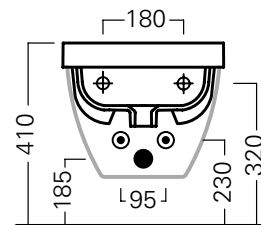

## DESCRIPTION

Abito Wall-Hung Bidet (Indent only)

## FEATURES

- Dimensions – W 355mm H 300mm D 560mm
- Special hidden fixing included
- To be installed with wall hung universal bracket
- To be matched with universal ceramic fairing cover. Available in White Cross or Black. Other colours include White, Black with Gold Lines, White with Gold Lines, Grey Waves, Rose and Green (all non-stock items).

## TECHNICAL DRAWINGS

Top

Side Section

Back Section

## NOTES

Drawing indicates the technical measurement only and is not a reflection of how the unit will look. Sizes approximate. All drawings in millimeters.