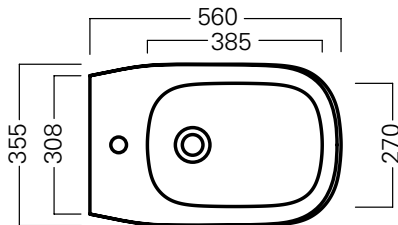

## DESCRIPTION

Abito Wall-Hung Bidet (Indent only)

## FEATURES

- Dimensions – W 355mm H 300mm D 560mm
- Special hidden fixing included
- To be installed with wall hung universal bracket
- To be matched with universal ceramic fairing cover. Available in White Cross or Black. Other colours include White, Black with Gold Lines, White with Gold Lines, Grey Waves, Rose and Green (all non-stock items).

## TECHNICAL DRAWINGS

Top

Side Section

Back Section

## NOTES

Drawing indicates the technical measurement only and is not a reflection of how the unit will look. Sizes approximate. All drawings in millimeters.