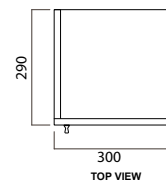

TALL CUPBOARD

Michel César

DESCRIPTION

1 Sandblasted Glass Door, 1 Solid Door, 1 Open Shelf, White / Timber Veneer

PRODUCT CODE

WH1704S / T

FEATURES

- Dimensions W300 x H1700 x D290 mm
- Paint - The paint used on our products is polyurethane or UV based. It is five times harder and more durable than lacquer finishes.
- Timber veneer finishes are 100% natural, so each have variations in grain and colour. All come stained and sealed with a protective UV finish.

TECHNICAL DRAWINGS

Front Inside

Front

Side

Top

NOTES

Drawing indicates the technical measurement only and is not a reflection of how the unit will look. Sizes approximate. All drawings in millimeters.