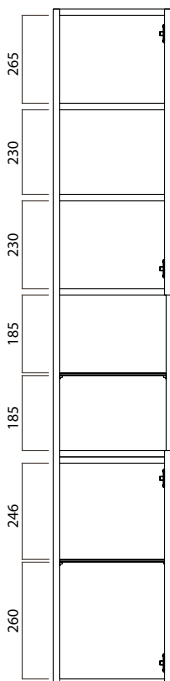

TALL CUPBOARD

Michel César

DESCRIPTION

1 Sandblasted Glass Door, 1 Solid Door, 1 Open Shelf, White / Timber Veneer

PRODUCT CODE

WH1704S / T

FEATURES

- Dimensions W300 x H1700 x D290 mm
- Paint - The paint used on our products is polyurethane or UV based. It is five times harder and more durable than lacquer finishes.
- Timber veneer finishes are 100% natural, so each have variations in grain and colour. All come stained and sealed with a protective UV finish.

TECHNICAL DRAWINGS

Front Inside

Front

Side

Top

NOTES

Drawing indicates the technical measurement only and is not a reflection of how the unit will look. Sizes approximate. All drawings in millimeters.