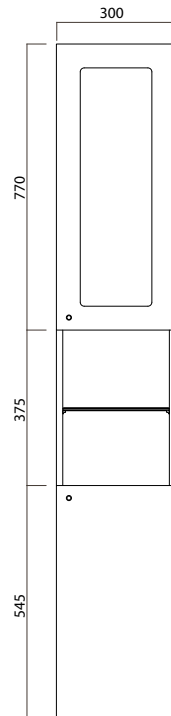

TALL CUPBOARD

Michel César

DESCRIPTION

1 Sandblasted Glass Door, 1 Solid Door, 1 Open Shelf, White / Timber Veneer

PRODUCT CODE

WH1704S / T

FEATURES

- Dimensions W300 x H1700 x D290 mm
- Paint - The paint used on our products is polyurethane or UV based. It is five times harder and more durable than lacquer finishes.
- Timber veneer finishes are 100% natural, so each have variations in grain and colour. All come stained and sealed with a protective UV finish.

TECHNICAL DRAWINGS

Front Inside

Front

Side

Top

NOTES

Drawing indicates the technical measurement only and is not a reflection of how the unit will look. Sizes approximate. All drawings in millimeters.