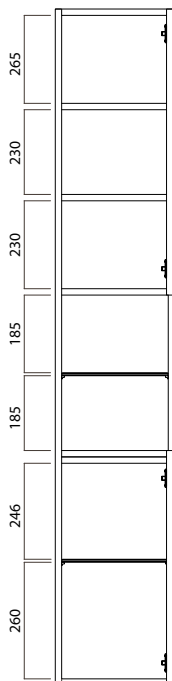

TALL CUPBOARD

Michel César

DESCRIPTION

1 Clear Glass Door, 1 Solid Door, 1 Open Shelf, White / Timber Veneer

PRODUCT CODE

WH1704G / T

FEATURES

- Dimensions W300 x H1700 x D290 mm
- Paint - The paint used on our products is polyurethane or UV based. It is five times harder and more durable than lacquer finishes.
- Timber veneer finishes are 100% natural, so each have variations in grain and colour. All come stained and sealed with a protective UV finish.

TECHNICAL DRAWINGS

Front Inside

Front

Side

Top

NOTES

Drawing indicates the technical measurement only and is not a reflection of how the unit will look. Sizes approximate. All drawings in millimeters.