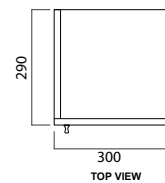

TALL CUPBOARD

Michel César

DESCRIPTION

1 Clear Glass Door, 1 Solid Door, 1 Open Shelf, White / Timber Veneer

PRODUCT CODE

WH1704G / T

FEATURES

- Dimensions W300 x H1700 x D290 mm
- Paint - The paint used on our products is polyurethane or UV based. It is five times harder and more durable than lacquer finishes.
- Timber veneer finishes are 100% natural, so each have variations in grain and colour. All come stained and sealed with a protective UV finish.

TECHNICAL DRAWINGS

Front Inside

Front

Side

Top

NOTES

Drawing indicates the technical measurement only and is not a reflection of how the unit will look. Sizes approximate. All drawings in millimeters.