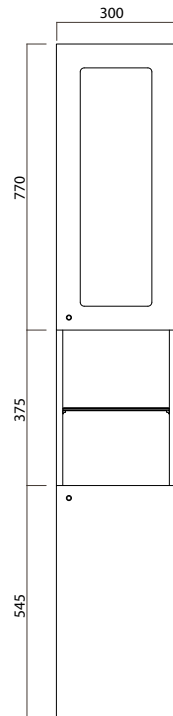

TALL CUPBOARD

Michel César

DESCRIPTION

1 Clear Glass Door, 1 Solid Door, 1 Open Shelf, White / Timber Veneer

PRODUCT CODE

WH1704G / T

FEATURES

- Dimensions W300 x H1700 x D290 mm
- Paint - The paint used on our products is polyurethane or UV based. It is five times harder and more durable than lacquer finishes.
- Timber veneer finishes are 100% natural, so each have variations in grain and colour. All come stained and sealed with a protective UV finish.

TECHNICAL DRAWINGS

Front Inside

Front

Side

Top

NOTES

Drawing indicates the technical measurement only and is not a reflection of how the unit will look. Sizes approximate. All drawings in millimeters.