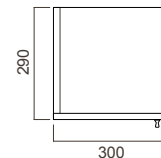

TALL CUPBOARD

Michel César

DESCRIPTION

1 Sandblasted Glass Door, White / Timber Veneer

PRODUCT CODE

WH1701S / T

FEATURES

- Dimensions W300 x H1700 x D290 mm
- Paint - The paint used on our products is polyurethane or UV based. It is five times harder and more durable than lacquer finishes.
- Timber veneer finishes are 100% natural, so each have variations in grain and colour. All come stained and sealed with a protective UV finish.
- Comes with 5 internal shelves.

TECHNICAL DRAWINGS

Front Inside

Front

Side

Top

NOTES

Drawing indicates the technical measurement only and is not a reflection of how the unit will look. Sizes approximate. All drawings in millimeters.