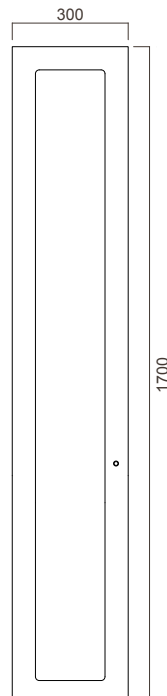

TALL CUPBOARD

Michel César

DESCRIPTION

1 Sandblasted Glass Door, White / Timber Veneer

PRODUCT CODE

WH1701S / T

FEATURES

- Dimensions W300 x H1700 x D290 mm
- Paint - The paint used on our products is polyurethane or UV based. It is five times harder and more durable than lacquer finishes.
- Timber veneer finishes are 100% natural, so each have variations in grain and colour. All come stained and sealed with a protective UV finish.
- Comes with 5 internal shelves.

TECHNICAL DRAWINGS

Front Inside

Front

Side

Top

NOTES

Drawing indicates the technical measurement only and is not a reflection of how the unit will look. Sizes approximate. All drawings in millimeters.