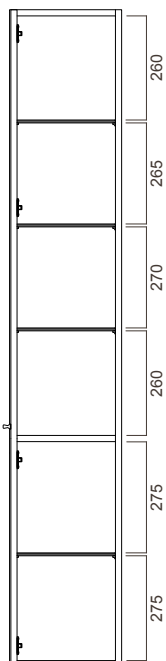

TALL CUPBOARD

Michel César

DESCRIPTION

1 Sandblasted Glass Door, White / Timber Veneer

PRODUCT CODE

WH1701S / T

FEATURES

- Dimensions W300 x H1700 x D290 mm
- Paint - The paint used on our products is polyurethane or UV based. It is five times harder and more durable than lacquer finishes.
- Timber veneer finishes are 100% natural, so each have variations in grain and colour. All come stained and sealed with a protective UV finish.
- Comes with 5 internal shelves.

TECHNICAL DRAWINGS

Front Inside

Front

Side

Top

NOTES

Drawing indicates the technical measurement only and is not a reflection of how the unit will look. Sizes approximate. All drawings in millimeters.