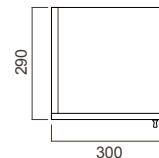

TALL CUPBOARD

Michel César

DESCRIPTION

1 Clear Glass Door, White / Timber Veneer

PRODUCT CODE

WH1701G / T

FEATURES

- Dimensions W300 x H1700 x D290 mm
- Paint - The paint used on our products is polyurethane or UV based. It is five times harder and more durable than lacquer finishes.
- Timber veneer finishes are 100% natural, so each have variations in grain and colour. All come stained and sealed with a protective UV finish.
- Comes with 5 internal shelves.

TECHNICAL DRAWINGS

Front Inside

Front

Side

Top

NOTES

Drawing indicates the technical measurement only and is not a reflection of how the unit will look. Sizes approximate. All drawings in millimeters.