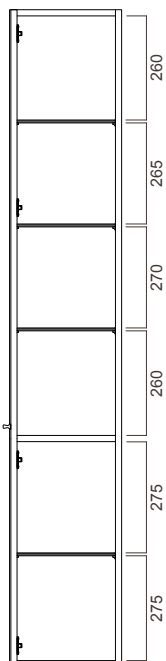

TALL CUPBOARD

Michel César

DESCRIPTION

1 Clear Glass Door, White / Timber Veneer

PRODUCT CODE

WH1701G / T

FEATURES

- Dimensions W300 x H1700 x D290 mm
- Paint - The paint used on our products is polyurethane or UV based. It is five times harder and more durable than lacquer finishes.
- Timber veneer finishes are 100% natural, so each have variations in grain and colour. All come stained and sealed with a protective UV finish.
- Comes with 5 internal shelves.

TECHNICAL DRAWINGS

Front Inside

Front

Side

Top

NOTES

Drawing indicates the technical measurement only and is not a reflection of how the unit will look. Sizes approximate. All drawings in millimeters.