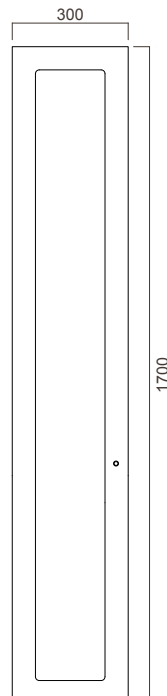

TALL CUPBOARD

Michel César

DESCRIPTION

1 Clear Glass Door, White / Timber Veneer

PRODUCT CODE

WH1701G / T

FEATURES

- Dimensions W300 x H1700 x D290 mm
- Paint - The paint used on our products is polyurethane or UV based. It is five times harder and more durable than lacquer finishes.
- Timber veneer finishes are 100% natural, so each have variations in grain and colour. All come stained and sealed with a protective UV finish.
- Comes with 5 internal shelves.

TECHNICAL DRAWINGS

Front Inside

Front

Side

Top

NOTES

Drawing indicates the technical measurement only and is not a reflection of how the unit will look. Sizes approximate. All drawings in millimeters.