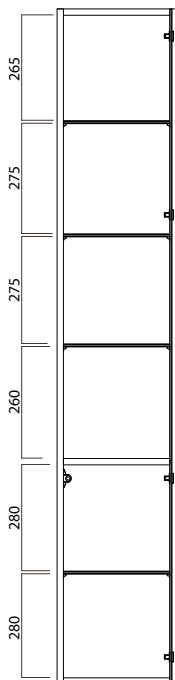

TALL CUPBOARD

Michel César

DESCRIPTION

1 Sandblasted Glass Door (Frameless), White / Timber Veneer

PRODUCT CODE

WH1705 / T

FEATURES

- Dimensions W300 x H1700 x D290 mm
- Paint - The paint used on our products is polyurethane or UV based. It is five times harder and more durable than lacquer finishes.
- Timber veneer finishes are 100% natural, so each have variations in grain and colour. All come stained and sealed with a protective UV finish.
- Comes with 5 internal shelves.

TECHNICAL DRAWINGS

Front Inside

Front

Side

Top

NOTES

Drawing indicates the technical measurement only and is not a reflection of how the unit will look. Sizes approximate. All drawings in millimeters.