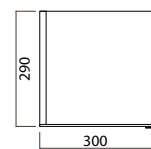

TALL CUPBOARD

Michel César

DESCRIPTION

1 Sandblasted Glass Door (Frameless), White / Timber Veneer

PRODUCT CODE

WH1705 / T

FEATURES

- Dimensions W300 x H1700 x D290 mm
- Paint - The paint used on our products is polyurethane or UV based. It is five times harder and more durable than lacquer finishes.
- Timber veneer finishes are 100% natural, so each have variations in grain and colour. All come stained and sealed with a protective UV finish.
- Comes with 5 internal shelves.

TECHNICAL DRAWINGS

Front Inside

Front

Side

Top

NOTES

Drawing indicates the technical measurement only and is not a reflection of how the unit will look. Sizes approximate. All drawings in millimeters.