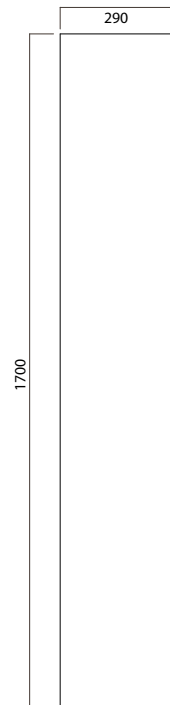

TALL CUPBOARD

Michel César

DESCRIPTION

1 Sandblasted Glass Door (Frameless), White / Timber Veneer

PRODUCT CODE

WH1705 / T

FEATURES

- Dimensions W300 x H1700 x D290 mm
- Paint - The paint used on our products is polyurethane or UV based. It is five times harder and more durable than lacquer finishes.
- Timber veneer finishes are 100% natural, so each have variations in grain and colour. All come stained and sealed with a protective UV finish.
- Comes with 5 internal shelves.

TECHNICAL DRAWINGS

Front Inside

Front

Side

Top

NOTES

Drawing indicates the technical measurement only and is not a reflection of how the unit will look. Sizes approximate. All drawings in millimeters.