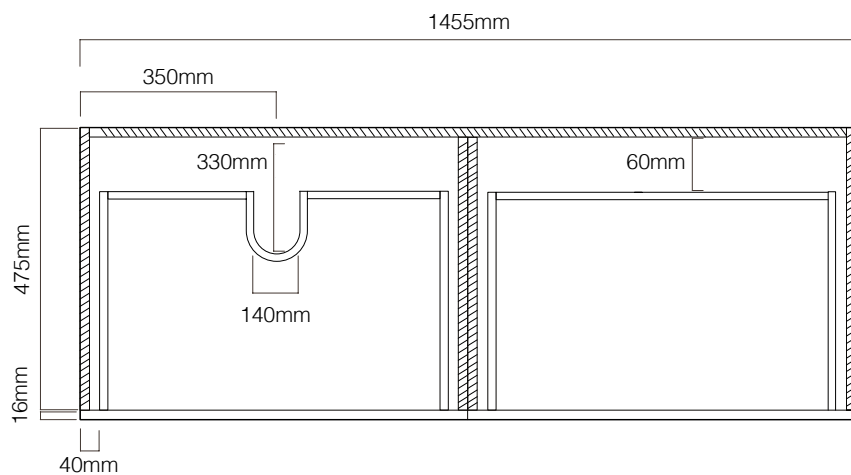

Michel César

Top is available in 3 thicknesses –

-  Fine: 12.6 mm
-  Standard: 25 mm
-  Deep: 70 mm

TOP

SIDE SECTION

FRONT

TABLO

SIDE-BY-SIDE DRAWER

1500, 2 Drawer,
Single Bowl,
White/Timber Veneer

TB150D2/TA

Note

Drawings not to scale.

Allow + / - 10mm for all measurements.

Drawing indicates the technical measurement only and is not a reflection of how the unit will look.