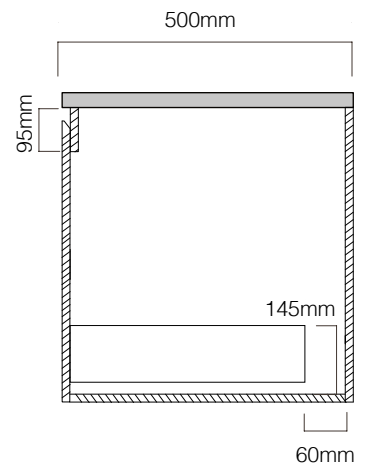

Michel César

Top is available in 3 thicknesses –

-  Fine: 12.6 mm
-  Standard: 25 mm
-  Deep: 70 mm

TOP

SIDE SECTION

FRONT

TABLO

SIDE-BY-SIDE DRAWER

1500, 2 Drawer,
Single Bowl,
White/Timber Veneer

TB150D2/TA

Note

Drawings not to scale.

Allow + / - 10mm for all measurements.

Drawing indicates the technical measurement only and is not a reflection of how the unit will look.

TOP SECTION DRAWER