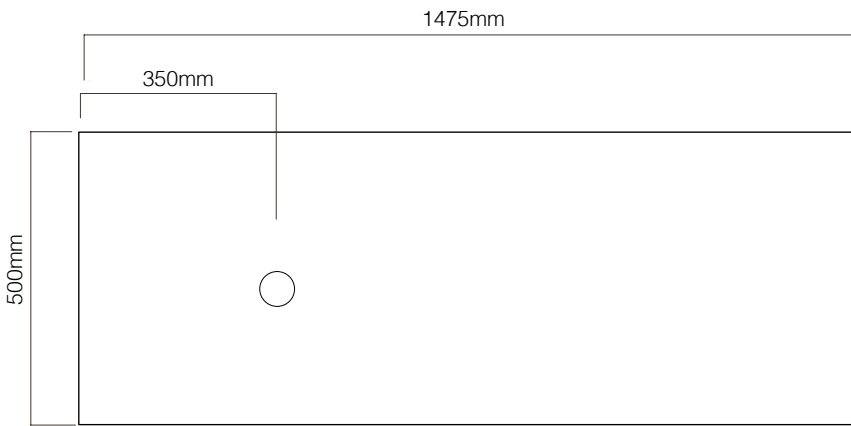

Michel César

Top is available in 3 thicknesses –

-  Fine: 12.6 mm
-  Standard: 25 mm
-  Deep: 70 mm

TOP

SIDE SECTION

FRONT

TABLO

SIDE-BY-SIDE DRAWER

1500, 2 Drawer,
Single Bowl,
White/Timber Veneer

TB150D2/TA

Note

Drawings not to scale.

Allow + / - 10mm for all measurements.

Drawing indicates the technical measurement only and is not a reflection of how the unit will look.