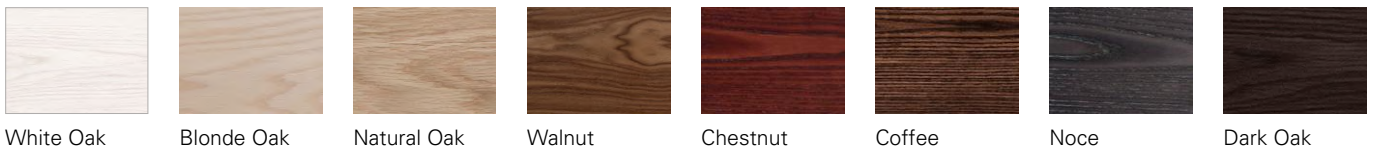

FEATURES

- + Available painted White, in timber veneer, or custom painted* in your desired colour. The paint used on our products is polyurethane. It's five times harder and more durable than lacquer finishes. Timber veneer finishes are 100% natural, so each have variations in grain and colour. All come stained and sealed with a protective UV finish.
- + Kordura tops available in three thickness's – Fine (12mm), Standard (25mm), and Deep (70mm).
- + Price included basin options include the Glory, Inset, Sleek, Slim and selected Happy Hour. Other basins from our range may also be fitted.
- + Soft-close drawers.

TIMBER VENEER FINISHES

White Oak

Blonde Oak

Natural Oak

Walnut

Chestnut

Coffee

Noce

Dark Oak

KORDURA TOP OPTIONS**

White

Carrera Marble

Black Storm

*15% surcharge applies for custom paint colour.
**10% surcharge applies on coloured Kordura tops. All tops are supplied matte. Black Storm can be polished on request.