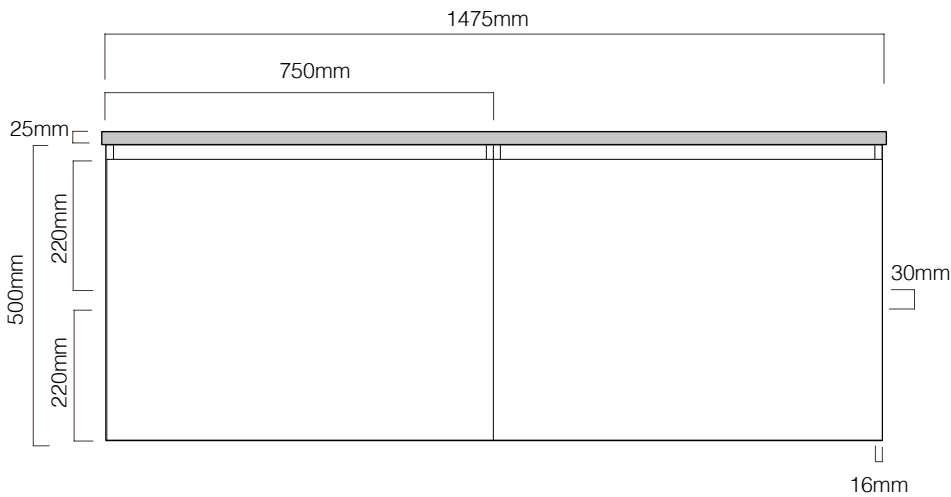

Michel César

Top is available in 3 thicknesses –

-  Fine: 12.6 mm
-  Standard: 25 mm
-  Deep: 70 mm

TOP

SIDE SECTION

FRONT

TABLO

SIDE-BY-SIDE DRAWER

1500, 2 Drawer,
Single Bowl,
White/Timber Veneer

TB150D2/TA

Note

Drawings not to scale.

Allow + / - 10mm for all measurements.

Drawing indicates the technical measurement only and is not a reflection of how the unit will look.