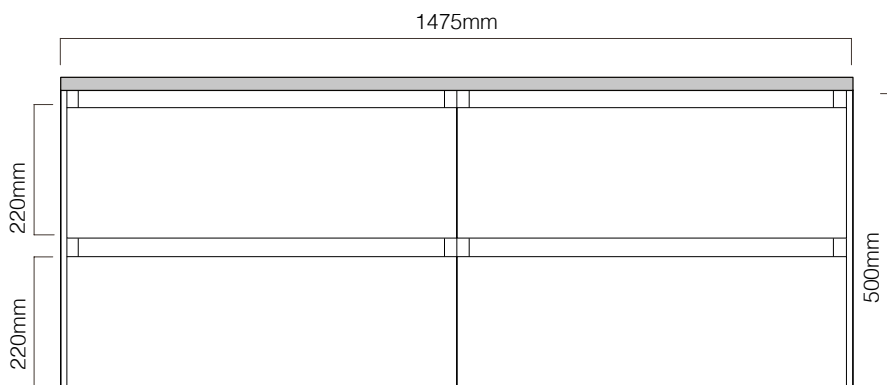

*15% surcharge applies for custom paint colour. **10% surcharge applies on coloured Kordura tops.

Michel César

Top is available in 3 thicknesses –

-  Fine: 12.6 mm
-  Standard: 25 mm
-  Deep: 70 mm

TOP

FRONT

SIDE SECTION

TOP SECTION DRAWER

MOODE

TOP/BOTTOM DRAWER

1500, 4 Drawer,
Double Bowl,
White/Timber Veneer

MD150D4DB/TA

Note

Drawings not to scale.

Allow + / - 10mm for all measurements.

Drawing indicates the technical measurement only and is not a reflection of how the unit will look.