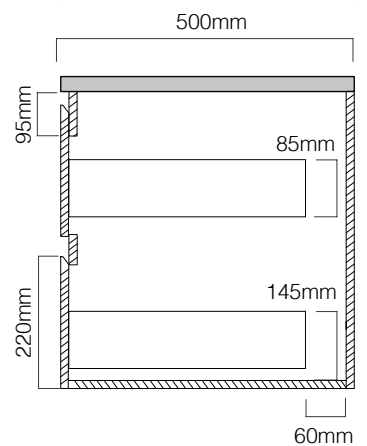

*15% surcharge applies for custom paint colour. **10% surcharge applies on coloured Kordura tops.

Michel César

Top is available in 3 thicknesses –

-  Fine: 12.6 mm
-  Standard: 25 mm
-  Deep: 70 mm

TOP

FRONT

SIDE SECTION

TOP SECTION DRAWER

MOODE

TOP/BOTTOM DRAWER

1500, 4 Drawer,
Double Bowl,
White/Timber Veneer

MD150D4DB/TA

Note

Drawings not to scale.

Allow + / - 10mm for all measurements.

Drawing indicates the technical measurement only and is not a reflection of how the unit will look.