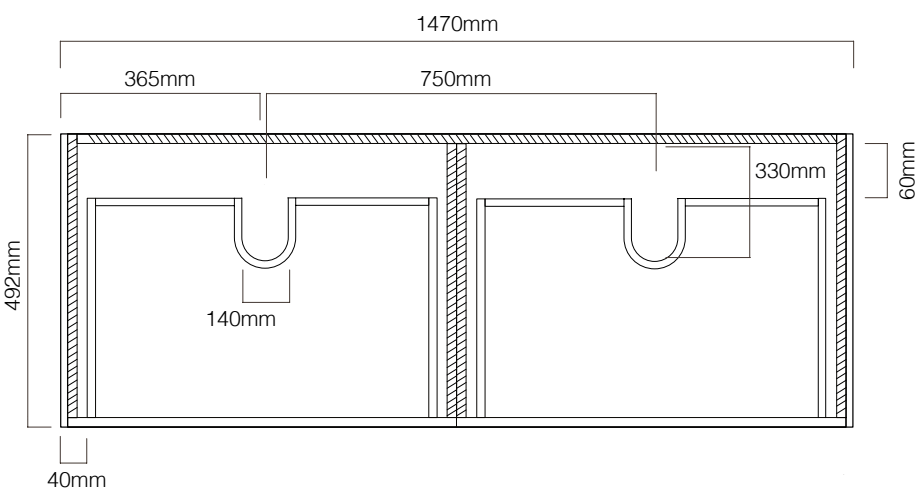

*15% surcharge applies for custom paint colour. **10% surcharge applies on coloured Kordura tops.

Michel César

Top is available in 3 thicknesses –

-  Fine: 12.6 mm
-  Standard: 25 mm
-  Deep: 70 mm

TOP

FRONT

SIDE SECTION

TOP SECTION DRAWER

MOODE

TOP/BOTTOM DRAWER

1500, 4 Drawer,
Double Bowl,
White/Timber Veneer

MD150D4DB/TA

Note

Drawings not to scale.

Allow + / - 10mm for all measurements.

Drawing indicates the technical measurement only and is not a reflection of how the unit will look.