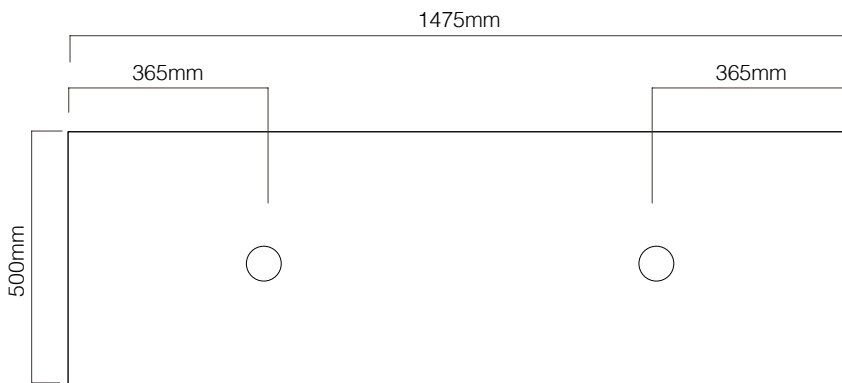

*15% surcharge applies for custom paint colour. **10% surcharge applies on coloured Kordura tops.

Michel César

Top is available in 3 thicknesses –

-  Fine: 12.6 mm
-  Standard: 25 mm
-  Deep: 70 mm

TOP

FRONT

SIDE SECTION

TOP SECTION DRAWER

MOODE

TOP/BOTTOM DRAWER

1500, 4 Drawer,
Double Bowl,
White/Timber Veneer

MD150D4DB/TA

Note

Drawings not to scale.

Allow + / - 10mm for all measurements.

Drawing indicates the technical measurement only and is not a reflection of how the unit will look.