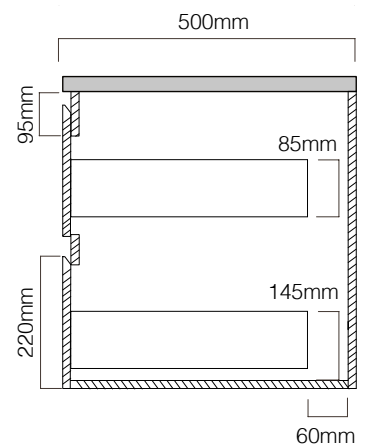

## KORDURA TOP OPTIONS

White

Carrera\*\*

Black Storm\*\*

\*15% surcharge applies for custom paint colour. \*\*10% surcharge applies on coloured Kordura tops.

Top is available in 3 thicknesses –

-  Fine: 12.6 mm
-  Standard: 25 mm
-  Deep: 70 mm

**TOP**

**FRONT**

**SIDE SECTION**

**TOP SECTION DRAWER**

## MOODE

TOP/BOTTOM DRAWER

1500, 4 Drawer,  
Single Bowl,  
White/Timber Veneer

MD150D4SB/TA

**Note**

Drawings not to scale.

Allow + / - 10mm for all measurements.

Drawing indicates the technical measurement only and is not a reflection of how the unit will look.