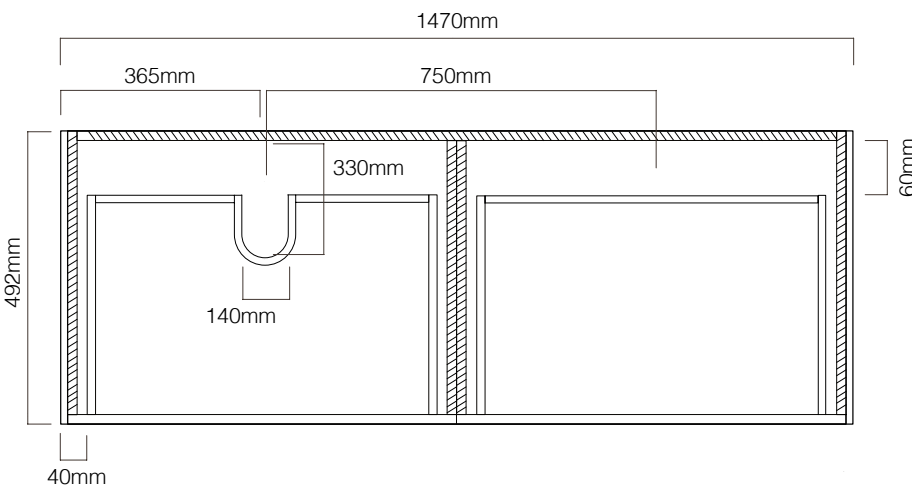

## KORDURA TOP OPTIONS

White

Carrera\*\*

Black Storm\*\*

\*15% surcharge applies for custom paint colour. \*\*10% surcharge applies on coloured Kordura tops.

Top is available in 3 thicknesses –

-  Fine: 12.6 mm
-  Standard: 25 mm
-  Deep: 70 mm

**TOP**

**FRONT**

**SIDE SECTION**

**TOP SECTION DRAWER**