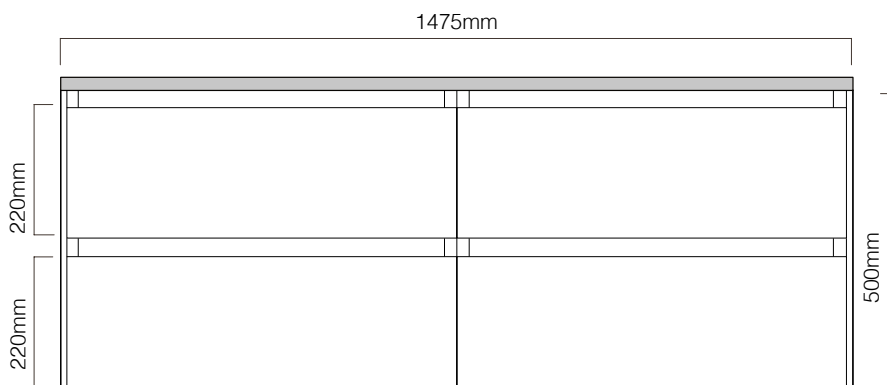

## KORDURA TOP OPTIONS

White

Carrera\*\*

Black Storm\*\*

\*15% surcharge applies for custom paint colour. \*\*10% surcharge applies on coloured Kordura tops.

Top is available in 3 thicknesses –

-  Fine: 12.6 mm
-  Standard: 25 mm
-  Deep: 70 mm

**TOP**

**FRONT**

**SIDE SECTION**

**TOP SECTION DRAWER**