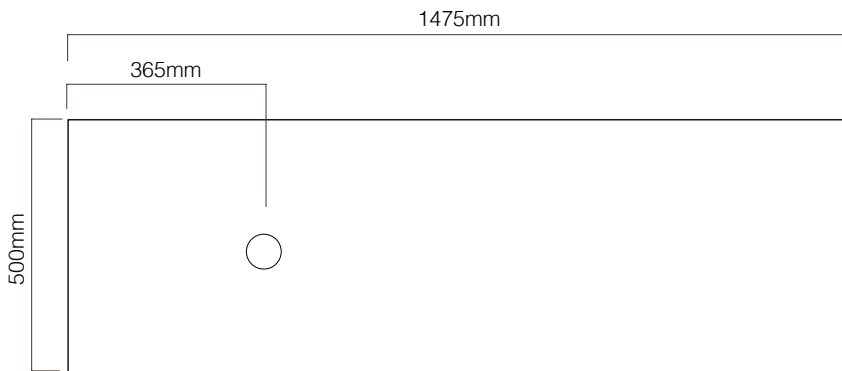

## KORDURA TOP OPTIONS

White

Carrera\*\*

Black Storm\*\*

\*15% surcharge applies for custom paint colour. \*\*10% surcharge applies on coloured Kordura tops.

Top is available in 3 thicknesses –

-  Fine: 12.6 mm
-  Standard: 25 mm
-  Deep: 70 mm

**TOP**

**FRONT**

**SIDE SECTION**

**TOP SECTION DRAWER**