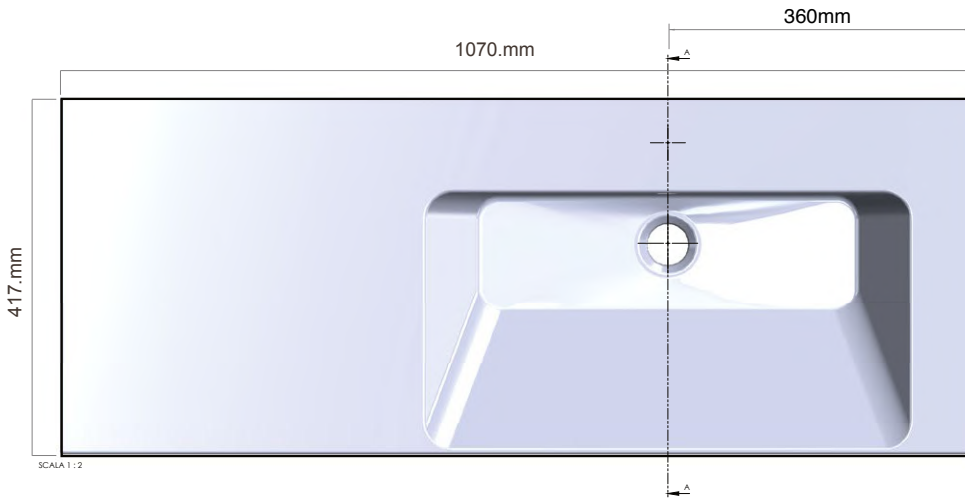

DOUBLE DRAWER

EDGE.

EG106D2 /T

Michel César

Product Feature

- + Paint — The paint used on our products is polyurethane or UV based. It is five times harder and more durable than lacquer finishes. Hundreds of gloss colour options available.
- + Timber finishes — Our timber finishes are available in Dark Oak, Natural Oak, White Oak, Walnut, Noce, Chestnut and Tussock. Being 100% natural products, each will have variations in grain and colour. All come stained and sealed with a protective UV finish. Gloss option is available for most veneers.

Vanity Finishes

Michel César

DOUBLE DRAWER

EDGE.

EG106D2RH/EG106D2TRH
2 Drawers, White/Timber

Note: Drawing indicate the technical measurement only and is not a reflection of how the unit will look.