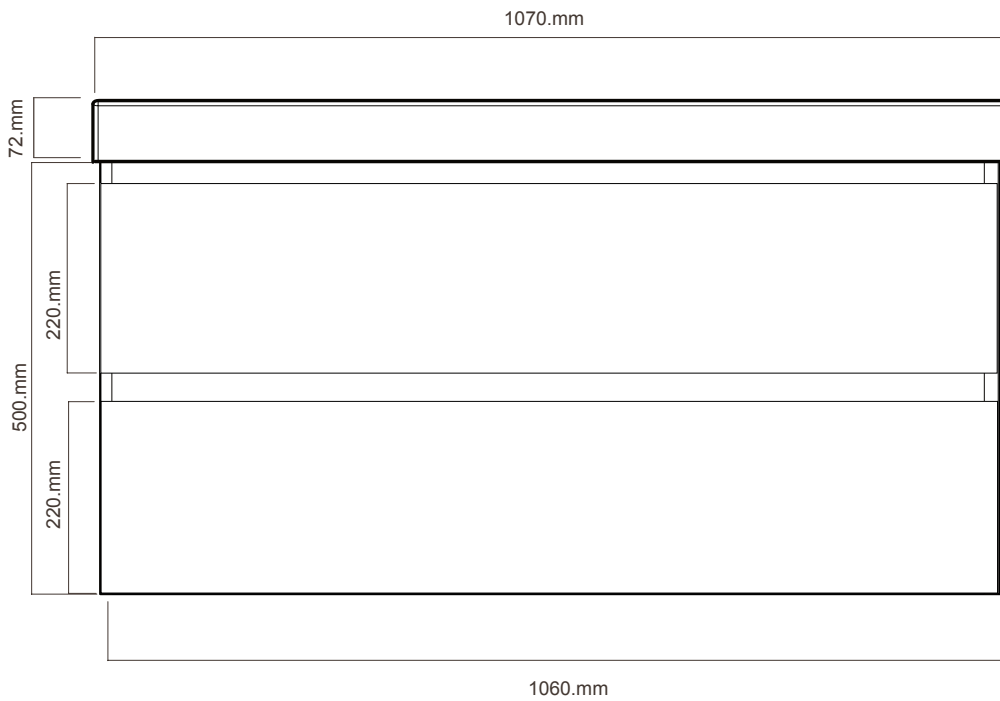

DOUBLE DRAWER

EDGE.

EG106D2 /T

Michel César

Product Feature

- + Paint — The paint used on our products is polyurethane or UV based. It is five times harder and more durable than lacquer finishes. Hundreds of gloss colour options available.
- + Timber finishes — Our timber finishes are available in Dark Oak, Natural Oak, White Oak, Walnut, Noce, Chestnut and Tussock. Being 100% natural products, each will have variations in grain and colour. All come stained and sealed with a protective UV finish. Gloss option is available for most veneers.

Vanity Finishes

Michel César

DOUBLE DRAWER

EDGE.

EG106D2RH/EG106D2TRH
2 Drawers, White/Timber

Note: Drawing indicate the technical measurement only and is not a reflection of how the unit will look.