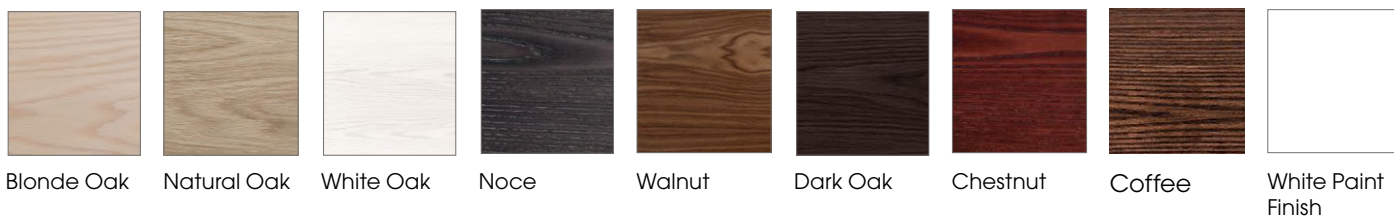

DOUBLE DRAWER

EDGE.

EG106D2 /T

Michel César

Product Feature

- + Paint — The paint used on our products is polyurethane or UV based. It is five times harder and more durable than lacquer finishes. Hundreds of gloss colour options available.
- + Timber finishes — Our timber finishes are available in Dark Oak, Natural Oak, White Oak, Walnut, Noce, Chestnut and Tussock. Being 100% natural products, each will have variations in grain and colour. All come stained and sealed with a protective UV finish. Gloss option is available for most veneers.

Vanity Finishes

Michel César

DOUBLE DRAWER

EDGE.

EG106D2RH/EG106D2TRH
2 Drawers, White/Timber

Note: Drawing indicate the technical measurement only and is not a reflection of how the unit will look.