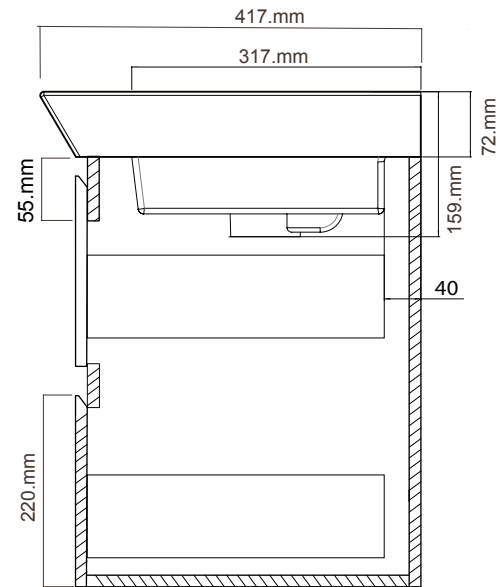

Vanity Finishes

Michel César

DOUBLE DRAWER

EDGE.

EG106D2RH/EG106D2TRH
2 Drawers, White/Timber

Note: Drawing indicate the technical measurement only and is not a reflection of how the unit will look.