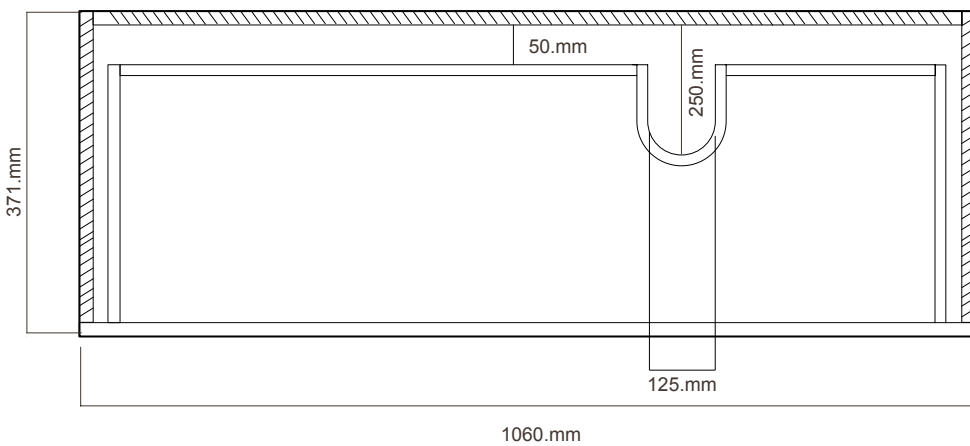

DOUBLE DRAWER

EDGE.

EG106D2 /T

Michel César

Product Feature

- + Paint — The paint used on our products is polyurethane or UV based. It is five times harder and more durable than lacquer finishes. Hundreds of gloss colour options available.
- + Timber finishes — Our timber finishes are available in Dark Oak, Natural Oak, White Oak, Walnut, Noce, Chestnut and Tussock. Being 100% natural products, each will have variations in grain and colour. All come stained and sealed with a protective UV finish. Gloss option is available for most veneers.

Vanity Finishes

Michel César

DOUBLE DRAWER

EDGE.

EG106D2RH/EG106D2TRH
2 Drawers, White/Timber

Note: Drawing indicate the technical measurement only and is not a reflection of how the unit will look.