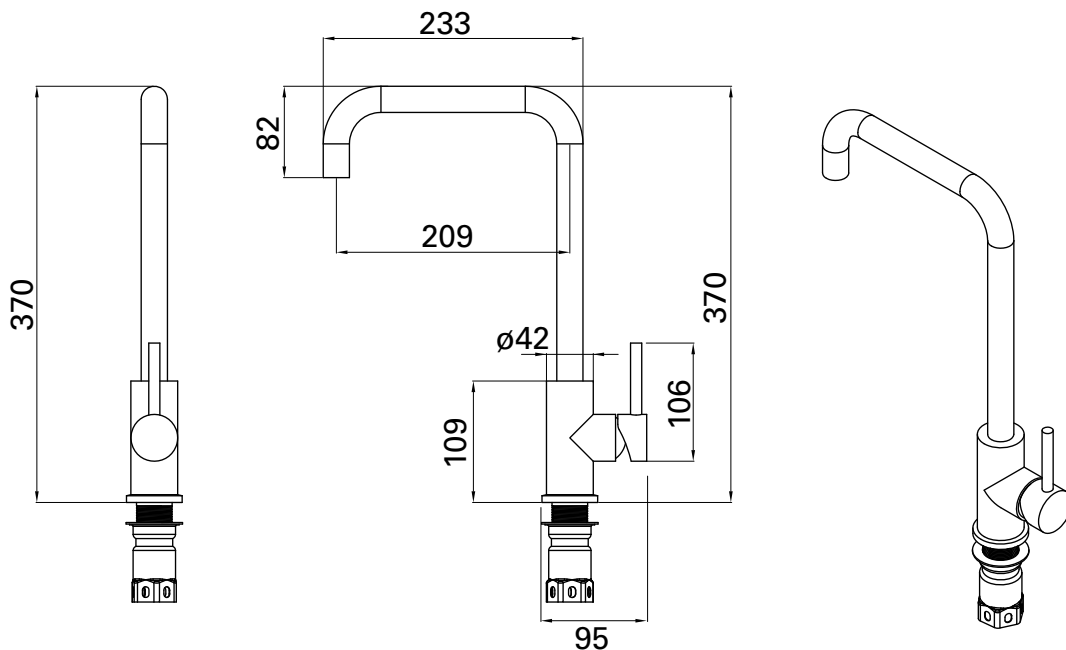

## DESCRIPTION

Laundry Mixer, 370 x 230

## FEATURES

- Dimensions - W 95 x H 370 x D 230 mm
- 360° swivel spout
- Stainless steel with refined satin finish
- Sedal Ceramic Valve
- Compatible with laundry or kitchen tubs
- Regulated to 8.49LPM (litres per minute)
- 3 star WELS rating
- Intended for use in mains pressure system

## TECHNICAL DRAWINGS

## NOTES

Drawing indicates the technical measurement only and is not a reflection of how the unit will look. Sizes are nominal only. All drawings in millimeters. Drawings not to scale.