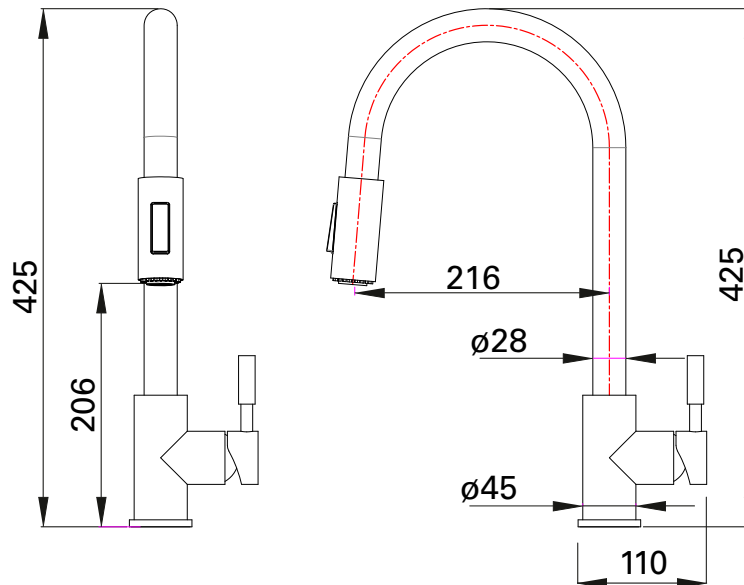

DESCRIPTION

Laundry Mixer with Pull-Out Hose, 425 x 275

PRODUCT CODE

980001-100

FEATURES

- Dimensions - W 110 x H 425 x D275 mm
- 360° swivel spout with pull out hose
- Stainless steel 304 with refined satin finish
- Sedal Ceramic Valve
- Compatible with laundry or kitchen tubs
- Regulated to 5.06LPM (litres per minute)
- 5 star WELS rating
- Intended for use in mains pressure system

TECHNICAL DRAWINGS

NOTES

Drawing indicates the technical measurement only and is not a reflection of how the unit will look. Sizes are nominal only. All drawings in millimeters. Drawings not to scale.