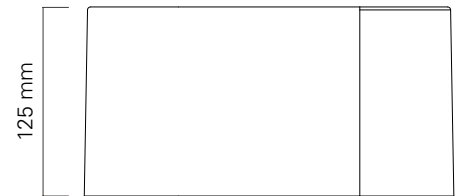

SLIM BASIN

Michel César

SL04524001 – Slim 45 x 25 Counter Basin
W450 x H244 x D102 mm

Characterised by its minimal, thin profile, the elegant Slim range of Italian ceramic wash basins are available in different shapes and depths for any taste and function.

FEATURES

- + Bench top installation
- + Slim design

Top

Side Section AA

Top

Side

Front

Slim Basin

SL04524001 –
Slim 45 x 25 Counter Basin

Note: Drawing indicates the technical measurement only and is not a reflection of how the unit will look.