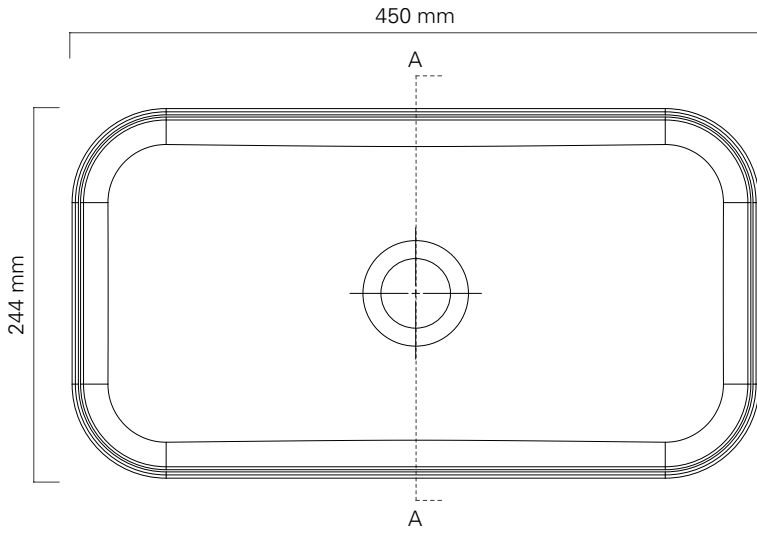

SLIM BASIN

Michel César

SL04524001 – Slim 45 x 25 Counter Basin
W450 x H244 x D102 mm

Characterised by its minimal, thin profile, the elegant Slim range of Italian ceramic wash basins are available in different shapes and depths for any taste and function.

FEATURES

- + Bench top installation
- + Slim design

Top

Side Section AA

Top

Side

Front

Slim Basin

SL04524001 –
Slim 45 x 25 Counter Basin

Note: Drawing indicates the technical measurement only and is not a reflection of how the unit will look.