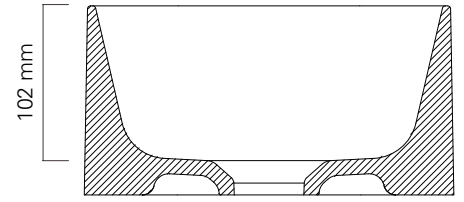

SLIM BASIN

Michel César

SL04524001 – Slim 45 x 25 Counter Basin
W450 x H244 x D102 mm

Characterised by its minimal, thin profile, the elegant Slim range of Italian ceramic wash basins are available in different shapes and depths for any taste and function.

FEATURES

- + Bench top installation
- + Slim design

Top

Side Section AA

Top

Side

Front

Slim Basin

SL04524001 –
Slim 45 x 25 Counter Basin

Note: Drawing indicates the technical measurement only and is not a reflection of how the unit will look.