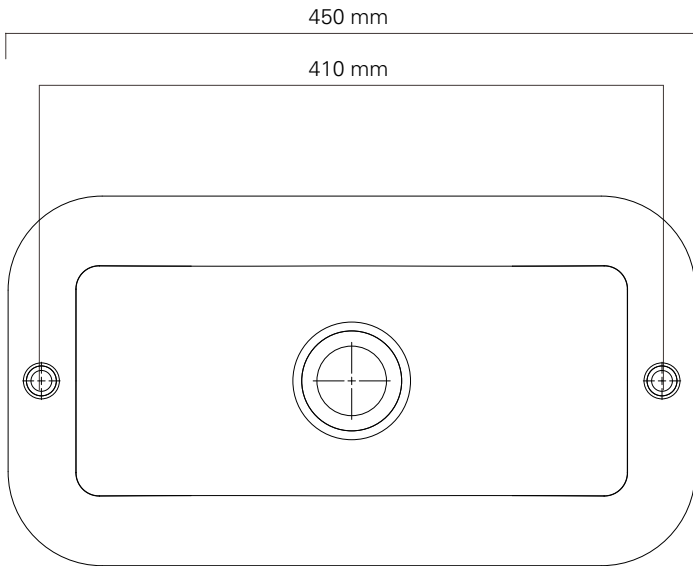

SLIM BASIN

Michel César

SL04524001 – Slim 45 x 25 Counter Basin
W450 x H244 x D102 mm

Characterised by its minimal, thin profile, the elegant Slim range of Italian ceramic wash basins are available in different shapes and depths for any taste and function.

FEATURES

- + Bench top installation
- + Slim design

Top

Side Section AA

Top

Side

Front

Slim Basin

SL04524001 –
Slim 45 x 25 Counter Basin

Note: Drawing indicates the technical measurement only and is not a reflection of how the unit will look.