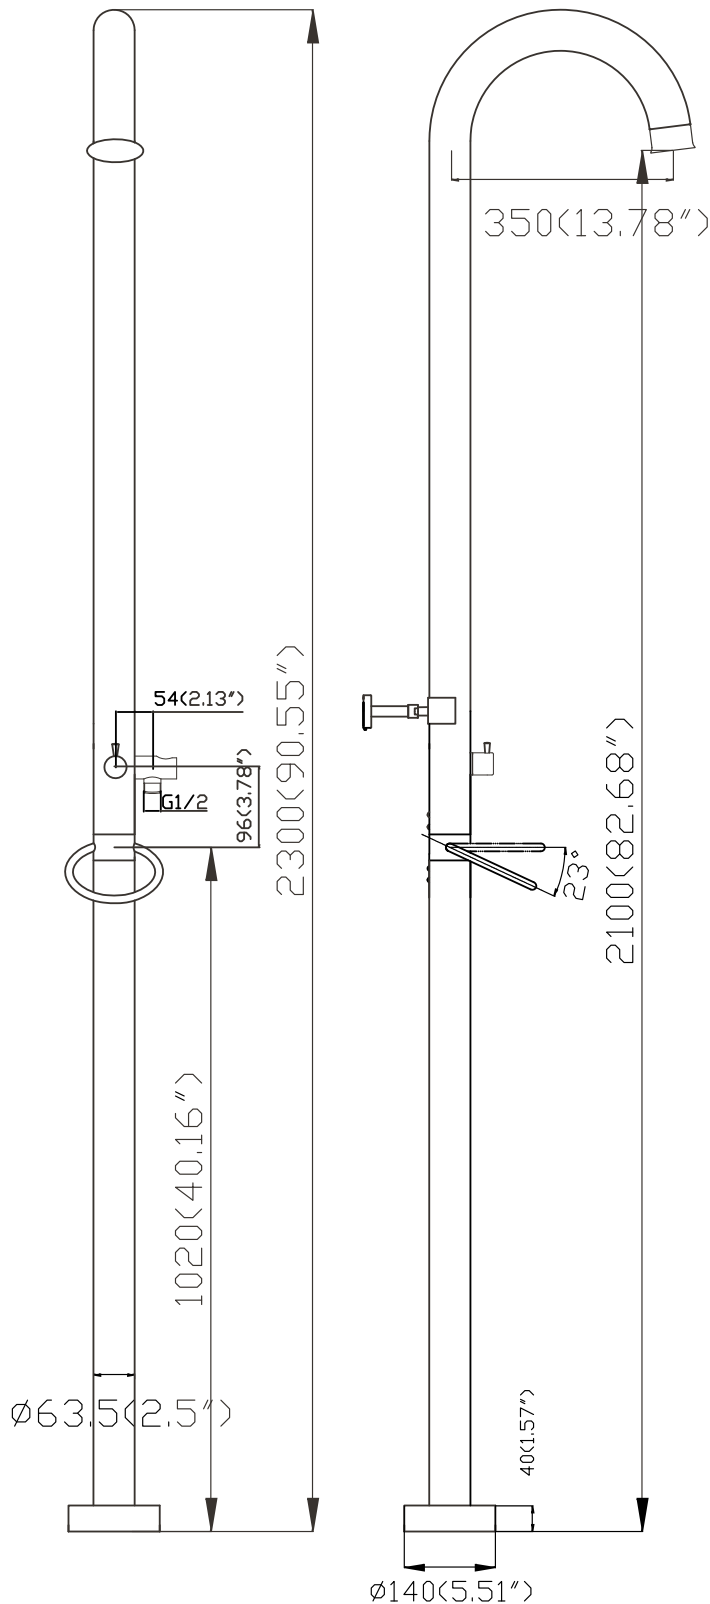

# JEE-O.

400-6400 (Brushed) / 400-6480 (Polished)

Original freestanding shower mixers made of stainless steel.

Available in brushed or polished chrome finish.

*Michel César*

bathroom collection

# JEE-O.

*Michel César*

bathroom collection

400-6400 (Brushed) / 400-6480 (Polished)

Original freestanding shower mixers made of stainless steel.

Available in brushed or polished chrome finish.

Cartridge: Sedal mixer  
 Material: Stainless Steel r304  
 Connection: nylon<sup>(out)</sup>/epdm<sup>(in)</sup>  
 flexhose with brass swivel  
 Length of flexhose 150 cm  
 Flow at water of 38°C /100.4°F  
 12l / 3,2gal p/m at 3bar pressure  
 Dimension package:  
 L 158 x W 18 W 54 x H 21 cm  
 L 62,2 x W 7,1 W 21,3 x H 8,3"  
 Weight: 13.2 kg / 29.10 lbs  
 Package weight: 2,0kg / 4.40lbs