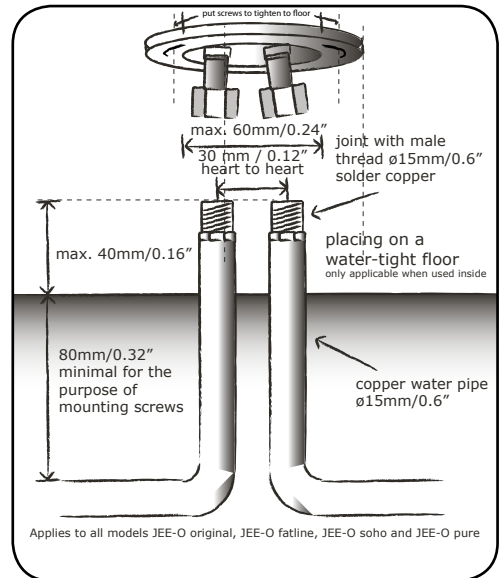

# JEE-O.

400-6400 (Brushed) / 400-6480 (Polished)

Original freestanding shower mixers made of stainless steel.

Available in brushed or polished chrome finish.

*Michel César*

bathroom collection

# JEE-O.

*Michel César*

bathroom collection

400-6400 (Brushed) / 400-6480 (Polished)

Original freestanding shower mixers made of stainless steel.

Available in brushed or polished chrome finish.

Cartridge: Sedal mixer  
 Material: Stainless Steel r304  
 Connection: nylon<sup>(out)</sup>/epdm<sup>(in)</sup>  
 flexhose with brass swivel  
 Length of flexhose 150 cm  
 Flow at water of 38°C /100.4°F  
 12l / 3,2gal p/m at 3bar pressure  
 Dimension package:  
 L 158 x W 18 W 54 x H 21 cm  
 L 62,2 x W 7,1 W 21,3 x H 8,3"  
 Weight: 13.2 kg / 29.10 lbs  
 Package weight: 2,0kg / 4.40lbs