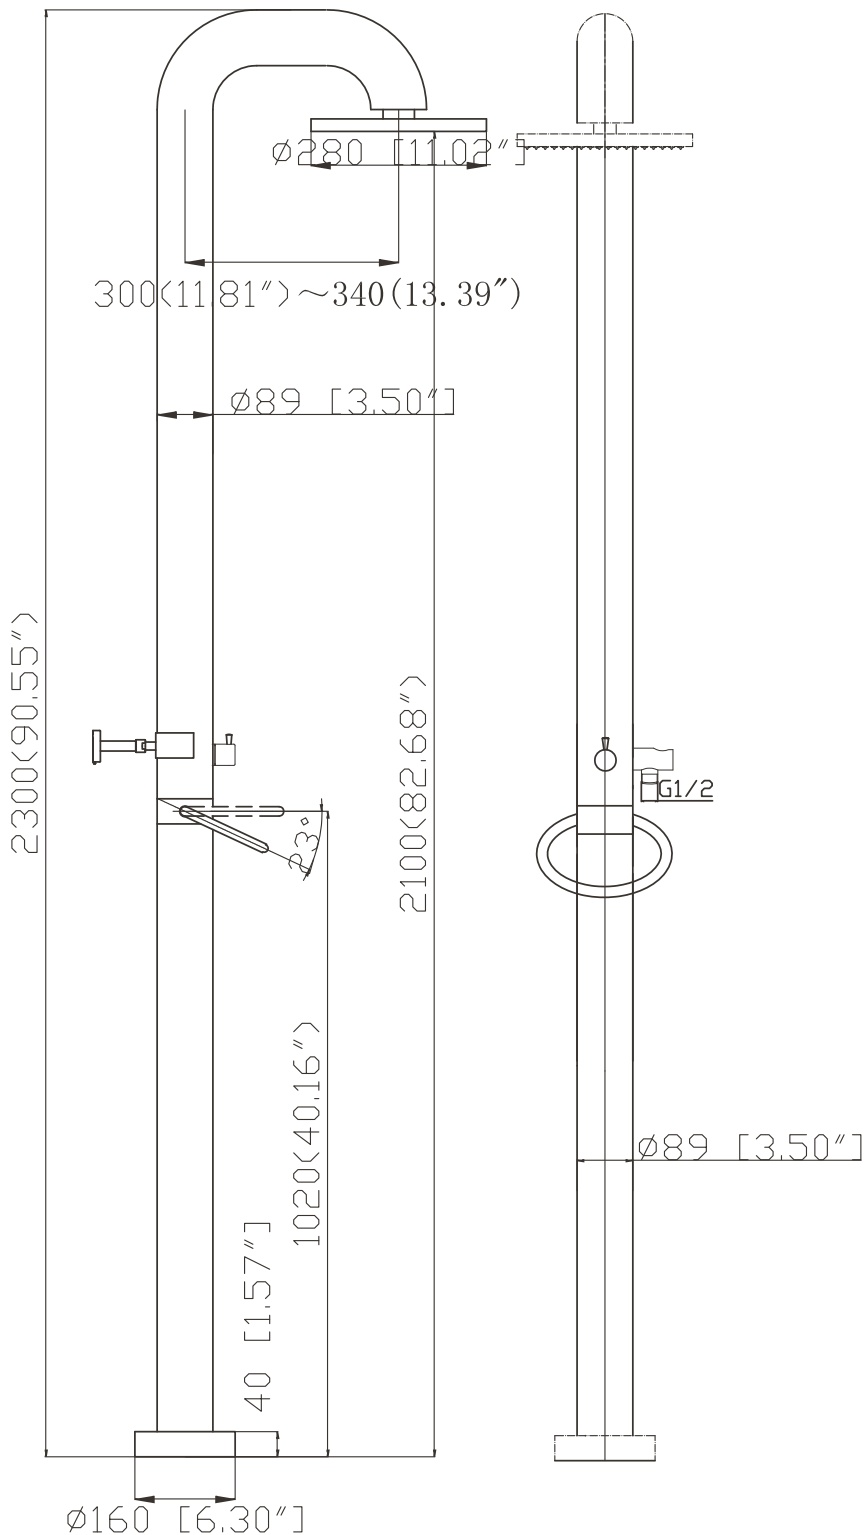

# JEE-O.

*Michel César*

bathroom collection

400-6460 (Brushed) / 400-6465 (Polished)

Fatline freestanding shower mixers with rain shower head made of stainless steel.

Available in brushed or polished chrome finish.

Cartridge: Sedal mixer  
 Material: Stainless Steel r304  
 Connection: nylon<sup>(out)</sup>/epdm<sup>(in)</sup>  
 flexhose with brass swivel  
 Length of flexhose 150 cm  
 Flow at water of 38°C /100.4°F  
 12l / 3.2gal p/m at 3bar pressure  
 Dimension package:  
 L 158 x W 18 W 54 x H 21 cm  
 L 62,2 x W 7,1 W 21,3 x H 8,3"  
 Weight: 17.6 kg / 38,80 lbs  
 Package weight: 2,0kg /4.40lbs