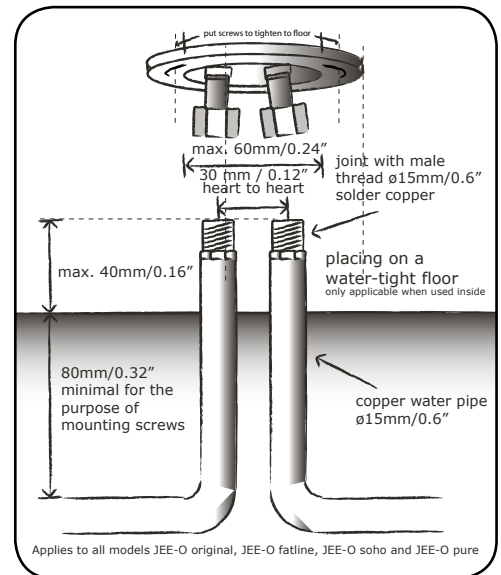

# JEE-O.

*Michel César*

bathroom collection

400-6460 (Brushed) / 400-6465 (Polished)

Fatline freestanding shower mixers with rain shower head made of stainless steel.

Available in brushed or polished chrome finish.

Cartridge: Sedal mixer  
 Material: Stainless Steel r304  
 Connection: nylon<sup>(out)</sup>/epdm<sup>(in)</sup>  
 flexhose with brass swivel  
 Length of flexhose 150 cm  
 Flow at water of 38°C /100.4°F  
 12l / 3.2gal p/m at 3bar pressure  
 Dimension package:  
 L 158 x W 18 W 54 x H 21 cm  
 L 62,2 x W 7,1 W 21,3 x H 8,3"  
 Weight: 17.6 kg / 38,80 lbs  
 Package weight: 2,0kg /4.40lbs