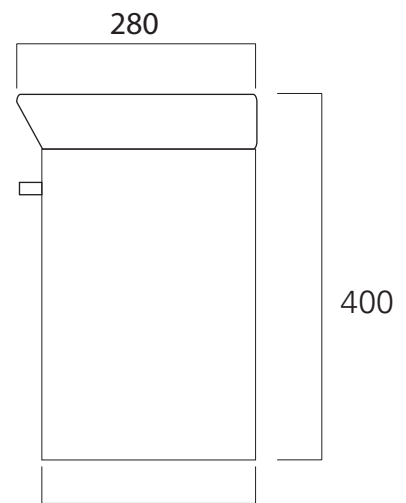

ICE45WH/ICE45WHM

ICE

Ceramic basin top, 1 Door

vcloc

ICE45WH/ICE45WHM
ICE Vanity, 450mm

- Dimensions - W 450mm H 400mm D 280mm
- Paint - The paint used on our products is polyurethane or UV based. It is five times harder and more durable than lacquer finishes. White only.
- TIMBER EFFECT (Melamine)- Our woodgrain melamine is a low pressure laminate.

NB: Drawings indicate the technical measurements only and is not a reflection of how the unit will look.