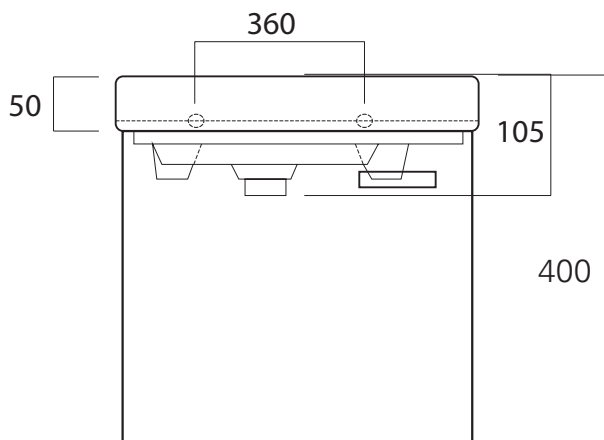

ICE45WH/ICE45WHM

ICE

Ceramic basin top, 1 Door

vcloc

ICE45WH/ICE45WHM
ICE Vanity, 450mm

- Dimensions - W 450mm H 400mm D 280mm
- Paint - The paint used on our products is polyurethane or UV based. It is five times harder and more durable than lacquer finishes. White only.
- TIMBER EFFECT (Melamine)- Our woodgrain melamine is a low pressure laminate.

NB: Drawings indicate the technical measurements only and is not a reflection of how the unit will look.