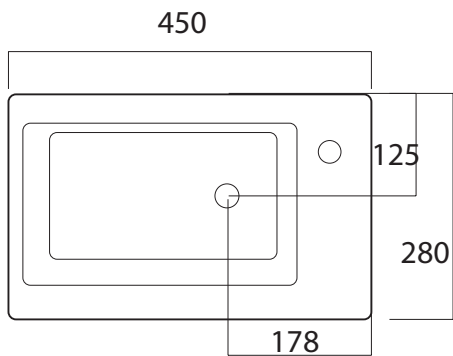

ICE45WH/ICE45WHM

ICE

Ceramic basin top, 1 Door

vcloc

ICE45WH/ICE45WHM
ICE Vanity, 450mm

- Dimensions - W 450mm H 400mm D 280mm
- Paint - The paint used on our products is polyurethane or UV based. It is five times harder and more durable than lacquer finishes. White only.
- TIMBER EFFECT (Melamine)- Our woodgrain melamine is a low pressure laminate.

NB: Drawings indicate the technical measurements only and is not a reflection of how the unit will look.