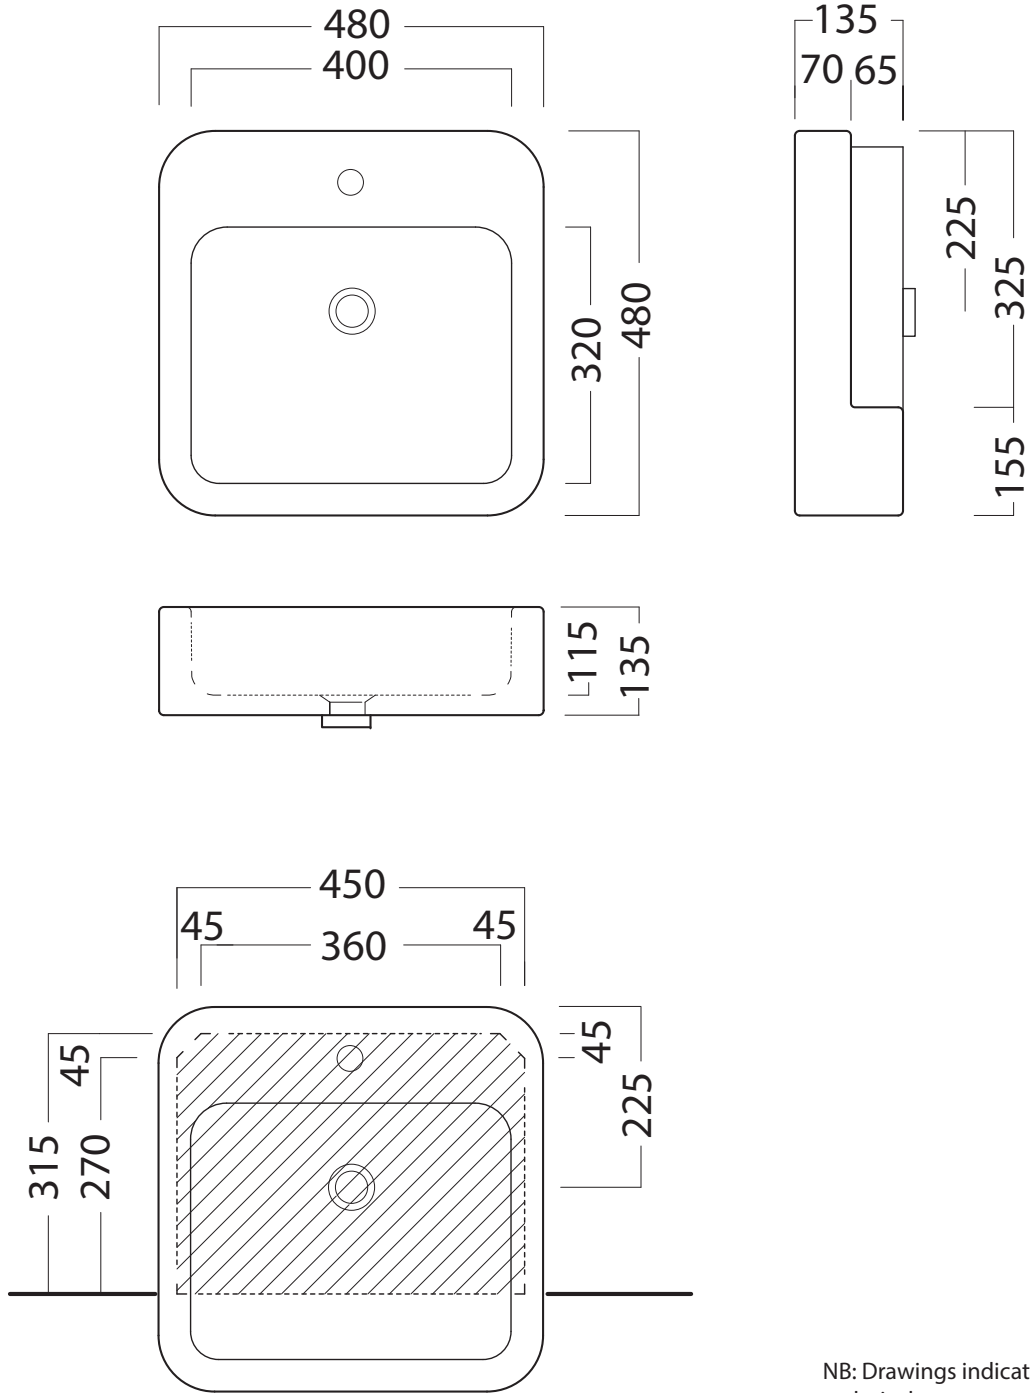

Happy Hour

Michel César

YOM801 - Happy Hour 9:30 (semi recessed)

Dimensions — W 480mm x H 135mm x D 480mm

Feature

+ Washbasin, to be installed for semi-built-in surface mounting.

Hole for surface installation

NB: Drawings indicate the technical measurements only and is not a reflection of how the unit will look.