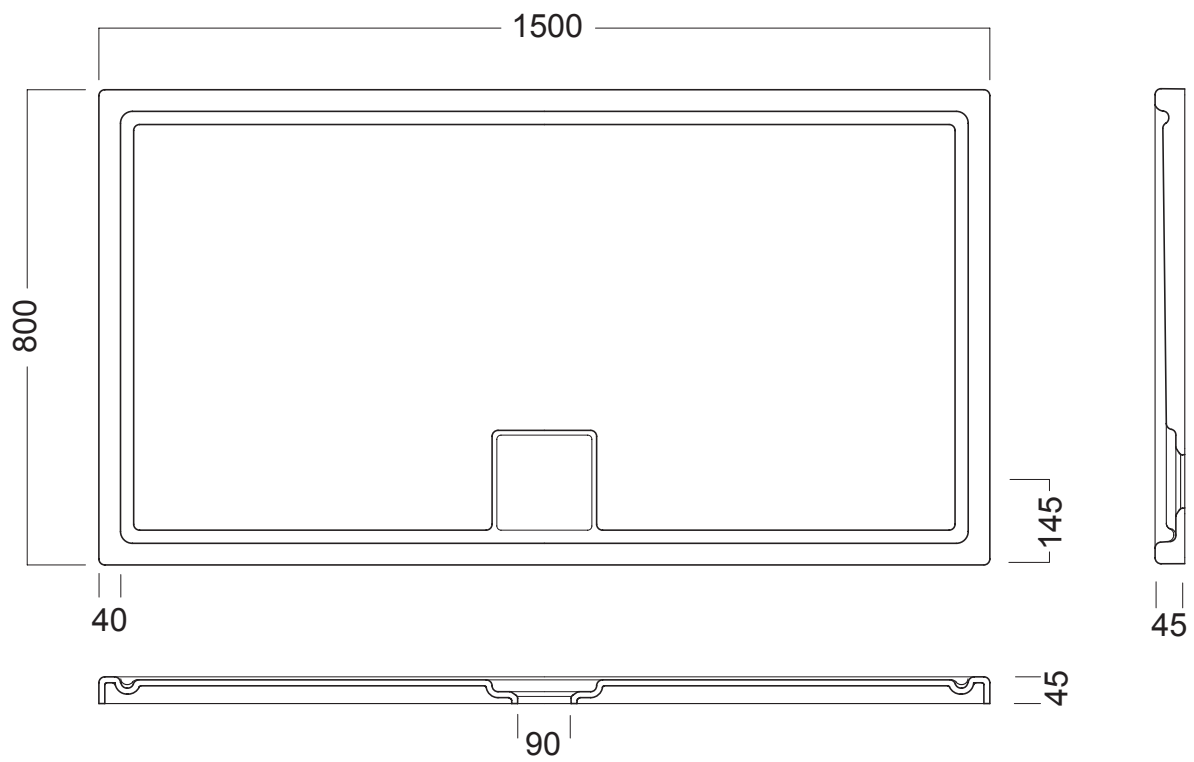

## YXF201 - Leaf Shower Tray 150 x 80 - Heavycril

Dimensions — W 1500mm x H 45mm x D 800mm

---

---

### Feature

- + Heavycril shower tray featuring removable easycare 90 mm drain trap.
  - + Square-shaped drain cover. Flush-with-the-floor or floormounted installation.
  - + Assembly with drain trap on opposite side to wall, non-glazed side opposite drain trap.
  - + Siphon drainage not inclusive.
-

NB: Drawings indicate the technical measurements only and is not a reflection of how the unit will look.