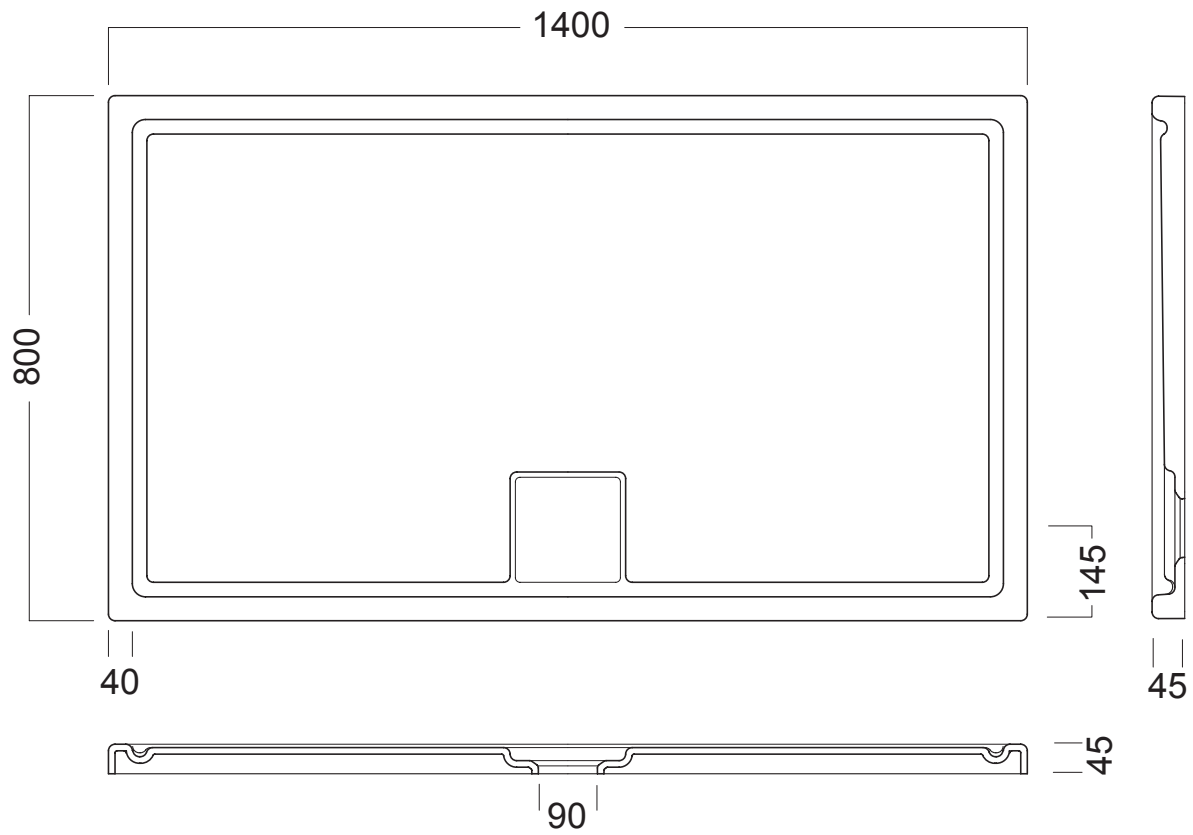

## YXEZ01 - Leaf Shower Tray 140 x 80 - Heavycril

Dimensions — W 1400mm x H 45mm x D 800mm

---

---

### Feature

- + Heavycril shower tray featuring removable easycare 90 mm drain trap.
  - + Square-shaped drain cover. Flush-with-the-floor or floormounted installation.
  - + Assembly with drain trap on opposite side to wall, non-glazed side opposite drain trap.
  - + Siphon drainage not inclusive.
-

NB: Drawings indicate the technical measurements only and is not a reflection of how the unit will look.