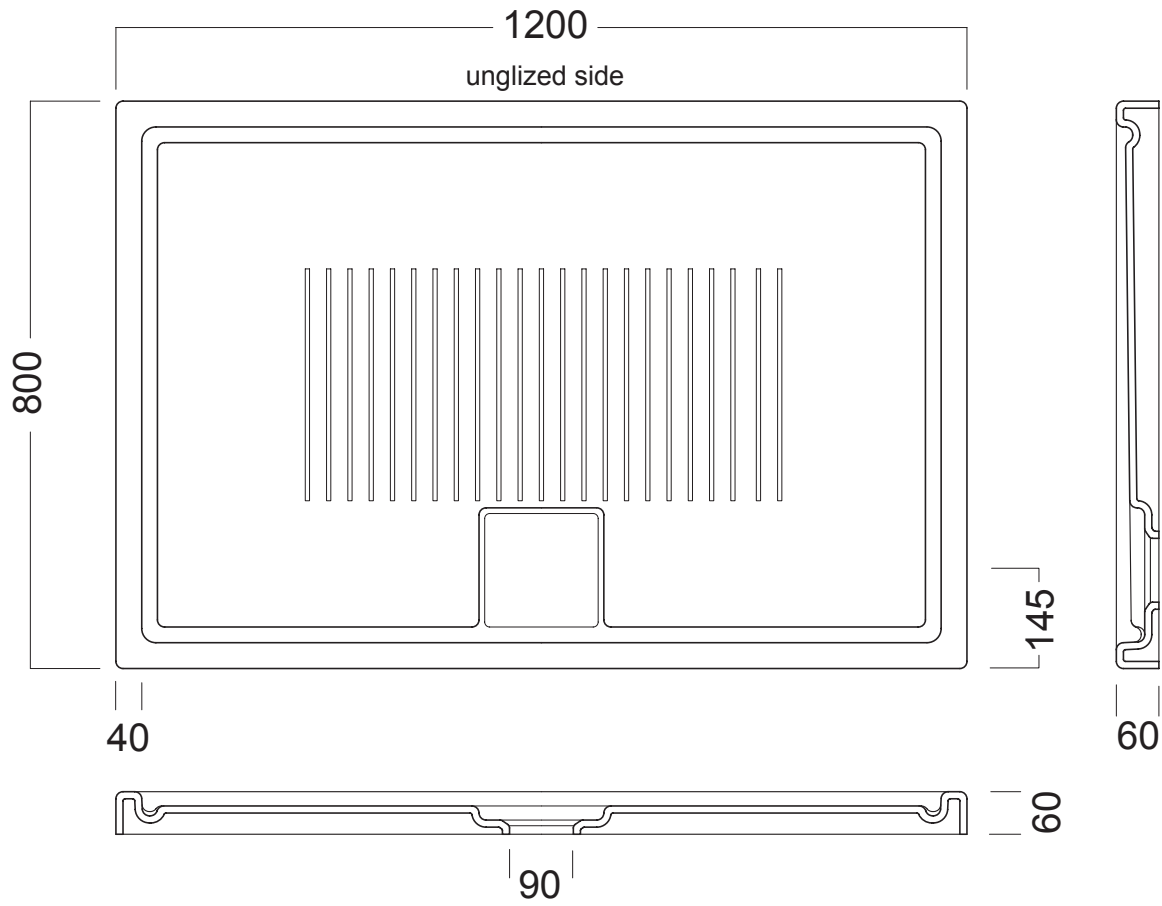

YXE801 - Leaf Shower Tray 120 x 80 - ceramic

Dimensions — W 1200mm x H 60mm x D 800mm

---

---

## Feature

- + Ceramic shower tray featuring removable easycare 90 mm drain trap.
  - + Square-shaped drain cover. Flush-with-the-floor or floormounted installation.
  - + Assembly with drain trap on opposite side to wall, non-glazed side opposite drain trap.
  - + Siphon drainage not inclusive.
-

NB: Drawings indicate the technical measurements only and is not a reflection of how the unit will look.