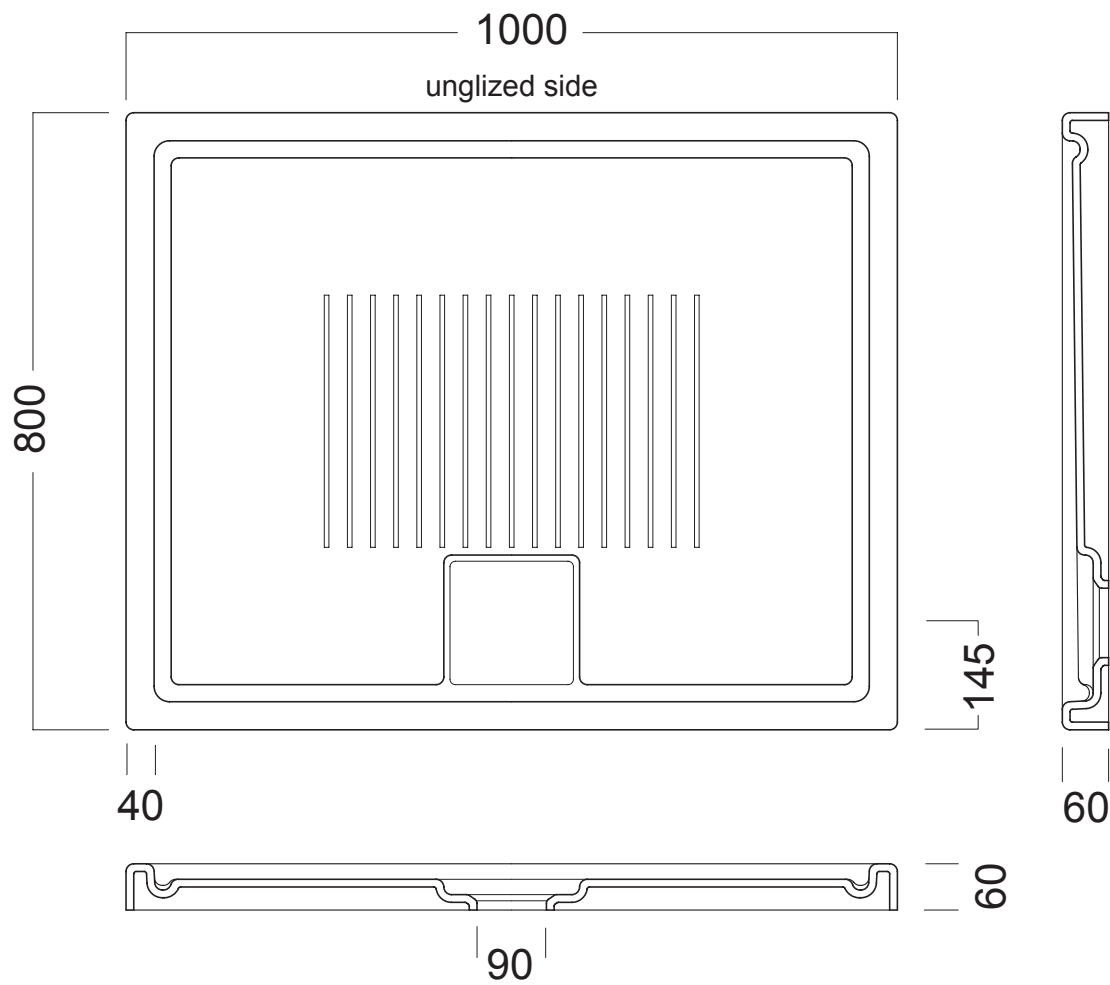

YXE701 - Leaf Shower Tray 100 x 80 - ceramic

Dimensions — W 1000mm x H 60mm x D 800mm

Feature

- + Ceramic shower tray featuring removable easycare 90 mm drain trap.
 - + Square-shaped drain cover. Flush-with-the-floor or floormounted installation.
 - + Assembly with drain trap on opposite side to wall, non-glazed side opposite drain trap.
 - + Siphon drainage not inclusive.
-

NB: Drawings indicate the technical measurements only and is not a reflection of how the unit will look.