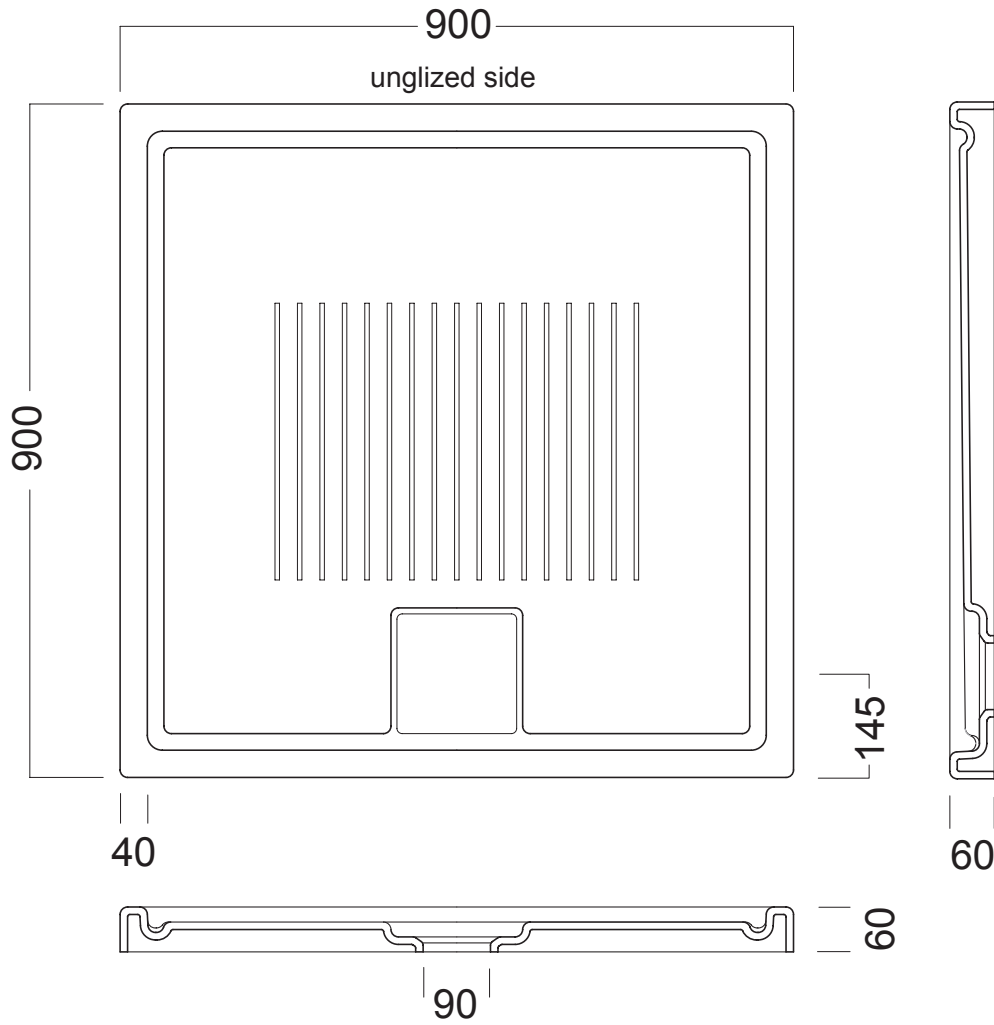

YXE601 - Leaf Shower Tray 90 x 90 - ceramic

Dimensions — W 900mm x H 60mm x D 900mm

Feature

- + Ceramic shower tray featuring removable easycare 90 mm drain trap.
 - + Square-shaped drain cover. Flush-with-the-floor or floormounted installation.
 - + Assembly with drain trap on opposite side to wall, non-glazed side opposite drain trap.
 - + Siphon drainage not inclusive.
-

NB: Drawings indicate the technical measurements only and is not a reflection of how the unit will look.