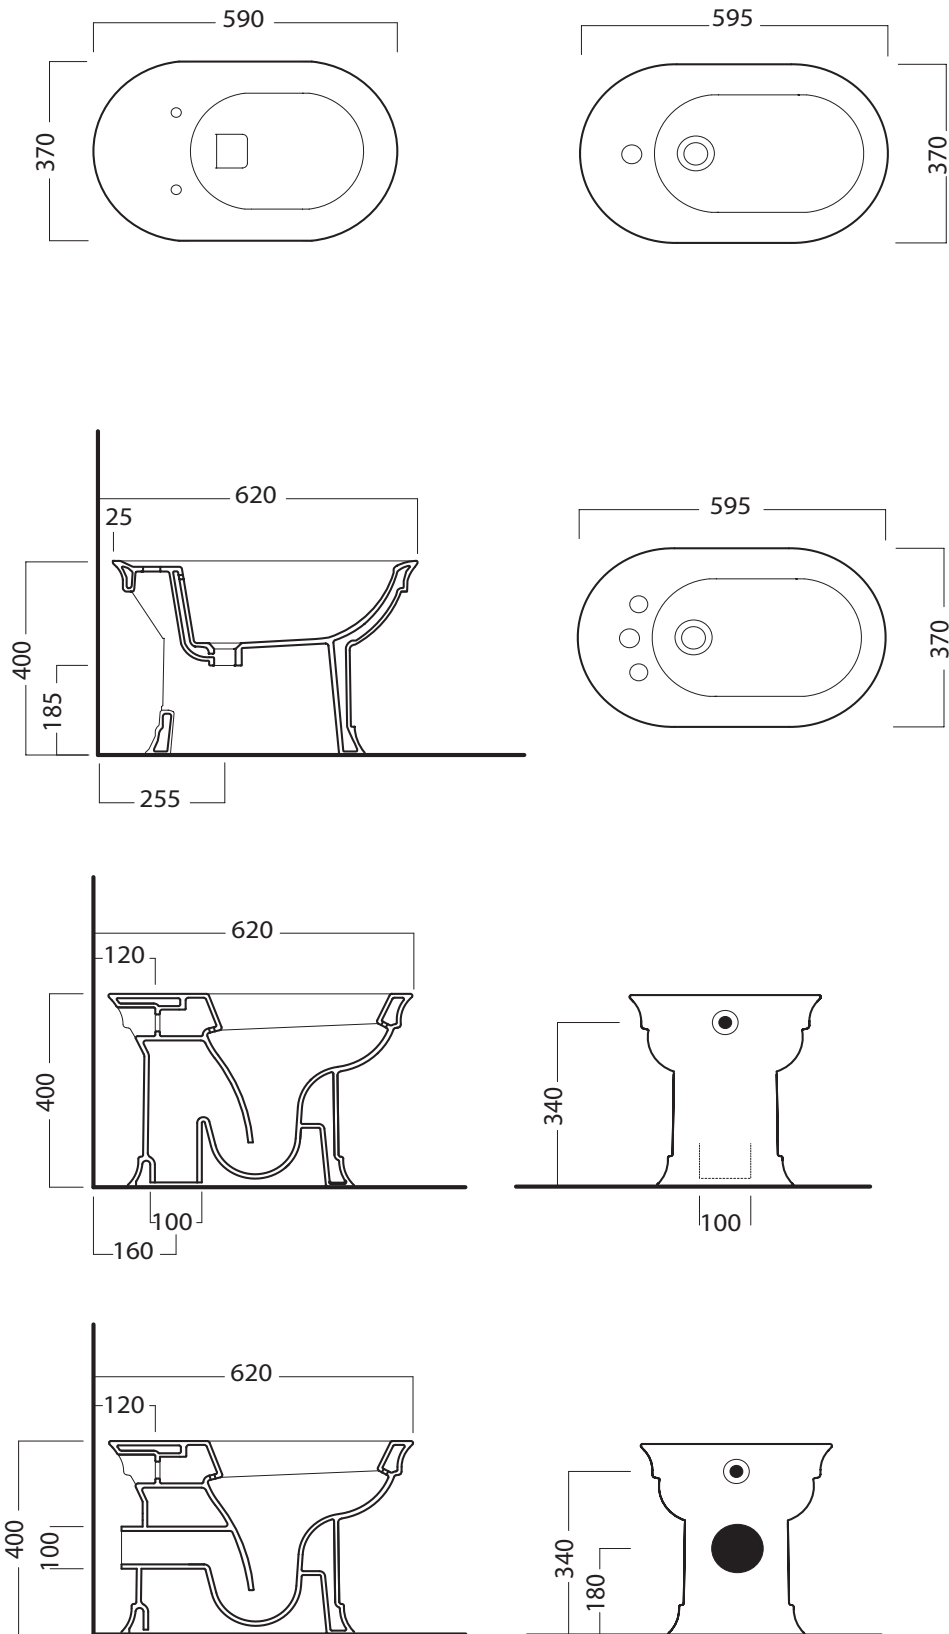

YOET01 - One Hole Bidet

Dimensions — H 400mm x W 370mm x D 595mm

---

---

## Feature

+ One-hole bidet with water delivery from tap, complete with fixing elements.

---

NB: Drawings indicate the technical measurements only and is not a reflection of how the unit will look.