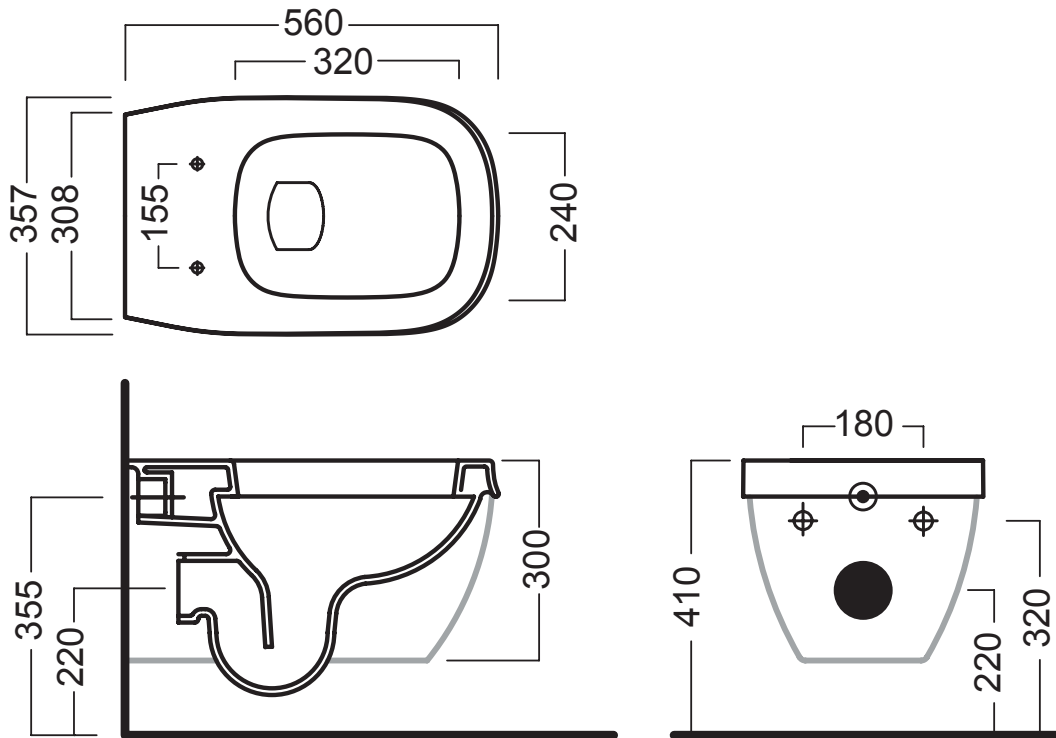

ABITO.

AWHB Abito Wall Hung Toilet - Black

Dimensions — **W** 357mm **H** 300mm **D** 560mm

Michel César

bathroom collection

ABITO.

Michel César
bathroom collection

YXX601 Abito Wall Hung Toilet - Black

Dimensions — **W** 357mm **H** 300mm **D** 560mm

NB: Drawings indicate the technical measurements only and is not a reflection of how the unit will look.