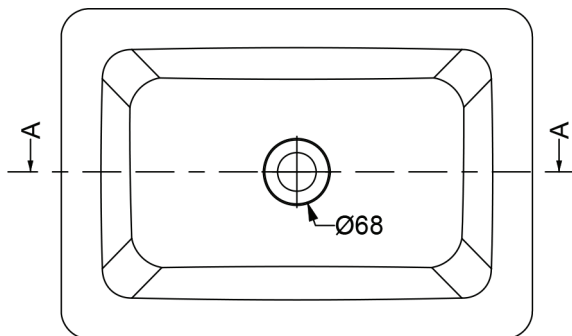

SLEEK

L582 - CERAMIC BASIN

Dimensions - W 500mm H 75mm D 350mm

Michel César

Top View

Side View

Bottom View

Section View