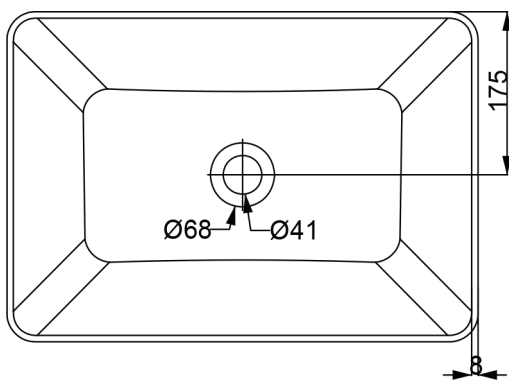

SLEEK

L582 - CERAMIC BASIN

Dimensions - W 500mm H 75mm D 350mm

Michel César

Top View

Side View

Bottom View

Section View