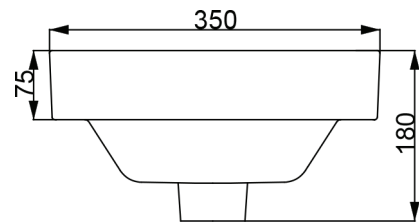

SLEEK

L582 - CERAMIC BASIN

Dimensions - W 500mm H 75mm D 350mm

Michel César

Top View

Side View

Bottom View

Section View