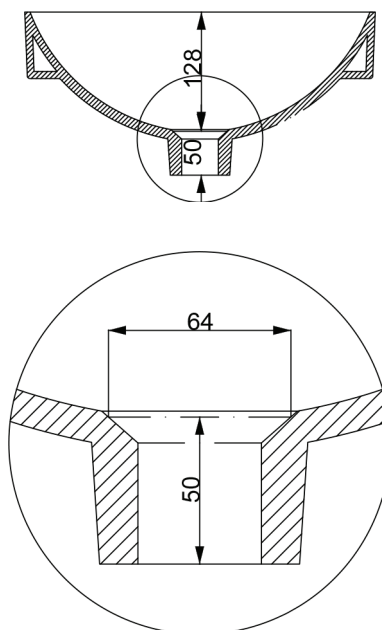

SLEEK

L580 – CERAMIC BASIN

Dimensions - W 400mm H 75mm D 400mm

Michel César

Top View

Side View

Section View

Bottom View