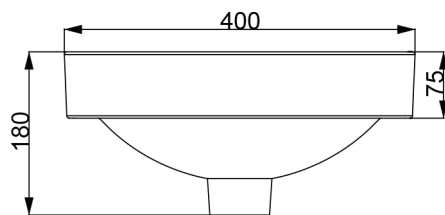

SLEEK

L580 – CERAMIC BASIN

Dimensions - W 400mm H 75mm D 400mm

Michel César

Top View

Side View

Section View

Bottom View