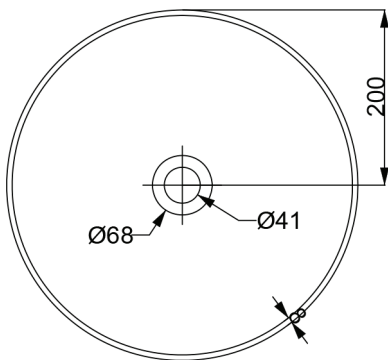

SLEEK

L580 – CERAMIC BASIN

Dimensions - W 400mm H 75mm D 400mm

Michel César

Top View

Side View

Section View

Bottom View