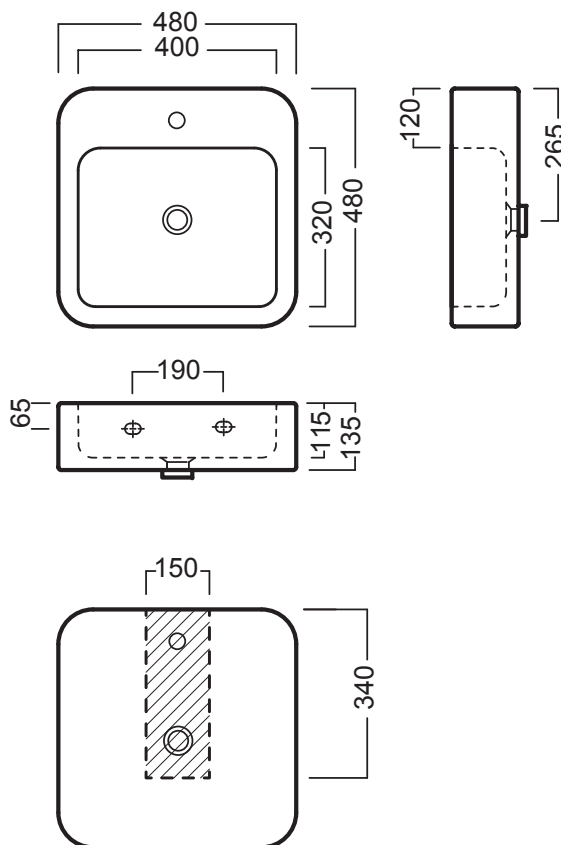

# HAPPY HOUR BASIN.

*Michel César*  
bathroom collection

YOM701 Happy Hour 09.00 Square Basin

Dimensions — **W** 480mm **H** 135mm **D** 480mm

---

## YO000 Happy Hour 09.00 Square Basin

Dimensions — **W** 480mm **H** 135mm **D** 480mm

Apertura per installazione su piano  
Hole for surface installation