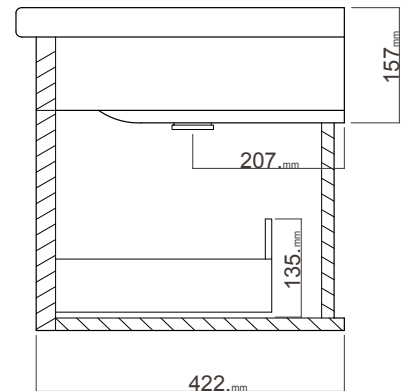

E120D2WH/E120D2WHT **ERIKA PRO.**

Michel César
bathroom collection

Tussock Finish

1200 Wall Hung, Double Bowl, 2 drawer

- + Dimensions: **W** 1200mm **H** 440mm **D** 450mm
- + Paint: The paint used on our products is polyurethane or UV based. It is five times harder and more durable than lacquer finishes. Hundreds of colour matches available.
- + Timber finishes: Our timber finishes are available Dark Oak, Natural Oak, White Oak, Walnut, Noce, Chestnut and Tussock. Being 100% natural products, each will have variations in grain and colour. All come stained and sealed with a protective UV finish.

White Paint Finish

BACK WASHBASIN

TOP VIEW

FRONT VIEW

SIDE WASHBASIN

TOP DRAWER VIEW

Erika Pro

CODE: E120D2WH
CODE: YXJC01 BASIN

DESCRIPTION : ErikaPro Vanity
1200 Wall Hung,
Two Drawer
White, With
Erika Pro
Ceramic Basin