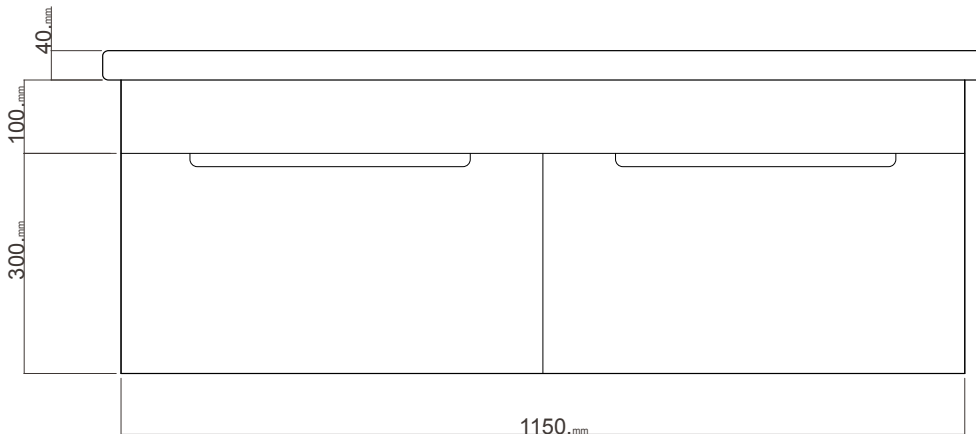

E120D2WH/E120D2WHT **ERIKA PRO.**

Michel César
bathroom collection

Tussock Finish

1200 Wall Hung, Double Bowl, 2 drawer

- + Dimensions: **W** 1200mm **H** 440mm **D** 450mm
- + Paint: The paint used on our products is polyurethane or UV based. It is five times harder and more durable than lacquer finishes. Hundreds of colour matches available.
- + Timber finishes: Our timber finishes are available Dark Oak, Natural Oak, White Oak, Walnut, Noce, Chestnut and Tussock. Being 100% natural products, each will have variations in grain and colour. All come stained and sealed with a protective UV finish.

White Paint Finish

BACK WASHBASIN

TOP VIEW

FRONT VIEW

SIDE WASHBASIN

TOP DRAWER VIEW

Erika Pro

CODE: E120D2WH
CODE: YXJC01 BASIN

DESCRIPTION : ErikaPro Vanity
1200 Wall Hung,
Two Drawer
White, With
Erika Pro
Ceramic Basin