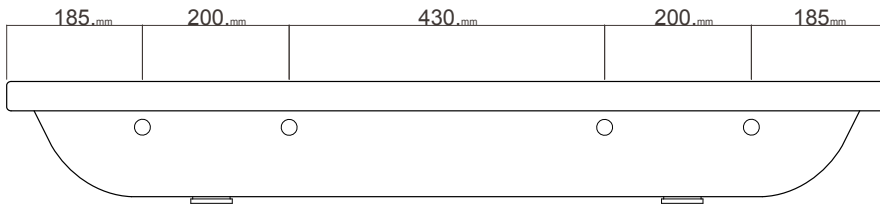

BACK WASHBASIN