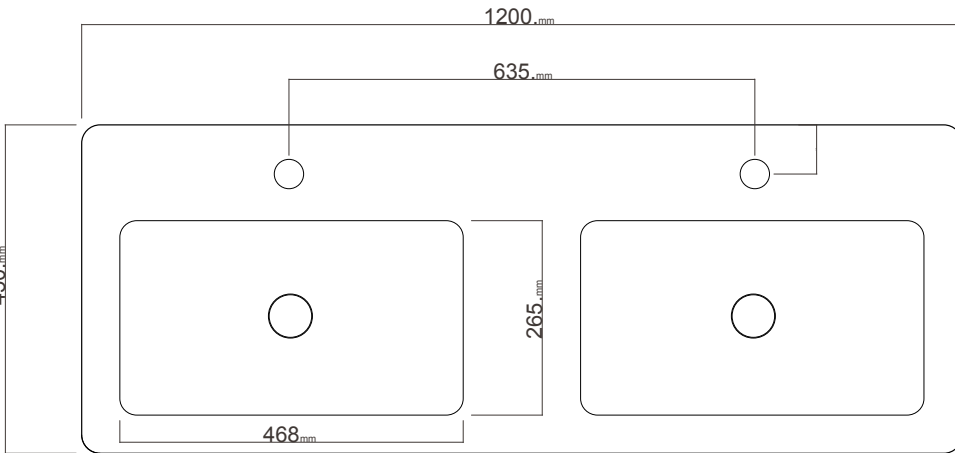

E120D2WH/E120D2WHT **ERIKA PRO.**

Michel César
bathroom collection

Tussock Finish

1200 Wall Hung, Double Bowl, 2 drawer

- + Dimensions: **W** 1200mm **H** 440mm **D** 450mm
- + Paint: The paint used on our products is polyurethane or UV based. It is five times harder and more durable than lacquer finishes. Hundreds of colour matches available.
- + Timber finishes: Our timber finishes are available Dark Oak, Natural Oak, White Oak, Walnut, Noce, Chestnut and Tussock. Being 100% natural products, each will have variations in grain and colour. All come stained and sealed with a protective UV finish.

White Paint Finish

BACK WASHBASIN

TOP VIEW

FRONT VIEW

SIDE WASHBASIN

TOP DRAWER VIEW

Erika Pro

CODE: E120D2WH
CODE: YXJC01 BASIN

DESCRIPTION : ErikaPro Vanity
1200 Wall Hung,
Two Drawer
White, With
Erika Pro
Ceramic Basin