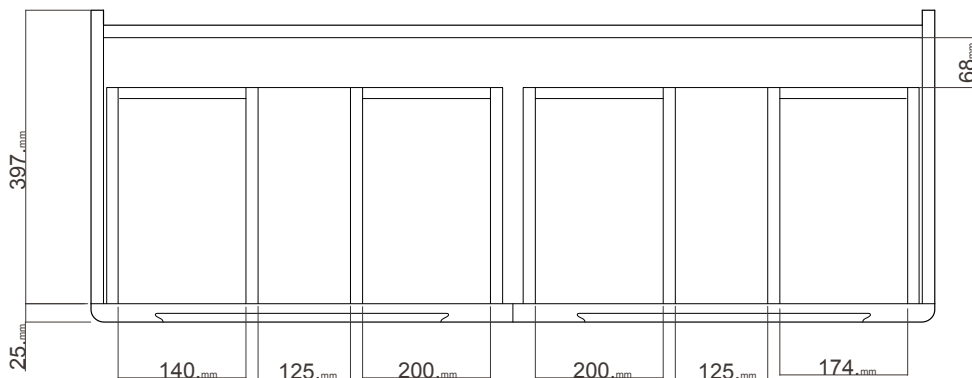

E120D2WH/E120D2WHT **ERIKA PRO.**

Michel César
bathroom collection

Tussock Finish

1200 Wall Hung, Double Bowl, 2 drawer

- + Dimensions: **W** 1200mm **H** 440mm **D** 450mm
- + Paint: The paint used on our products is polyurethane or UV based. It is five times harder and more durable than lacquer finishes. Hundreds of colour matches available.
- + Timber finishes: Our timber finishes are available Dark Oak, Natural Oak, White Oak, Walnut, Noce, Chestnut and Tussock. Being 100% natural products, each will have variations in grain and colour. All come stained and sealed with a protective UV finish.

White Paint Finish

BACK WASHBASIN

TOP VIEW

FRONT VIEW

SIDE WASHBASIN

TOP DRAWER VIEW

Erika Pro

CODE: E120D2WH
CODE: YXJC01 BASIN

DESCRIPTION : ErikaPro Vanity
1200 Wall Hung,
Two Drawer
White, With
Erika Pro
Ceramic Basin