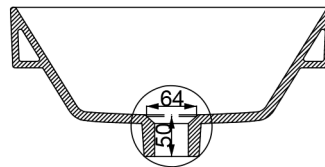

SLEEK

L581 - CERAMIC BASIN

Dimensions - W 400mm H 180mm D 400mm

Michel César

Top View

Side View

Section View

Bottom View