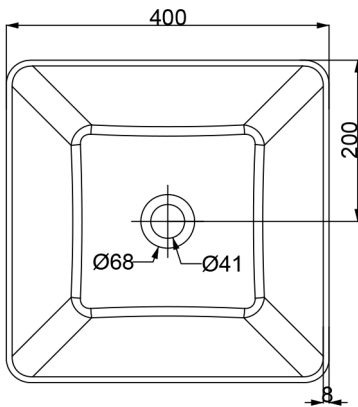

SLEEK

L581 - CERAMIC BASIN

Dimensions - W 400mm H 180mm D 400mm

Michel César

Top View

Side View

Section View

Bottom View