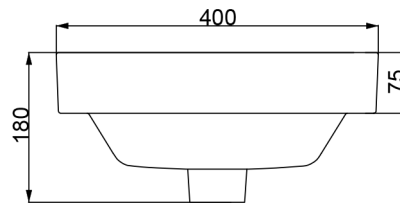

SLEEK

L581 - CERAMIC BASIN

Dimensions - W 400mm H 180mm D 400mm

Michel César

Top View

Side View

Section View

Bottom View