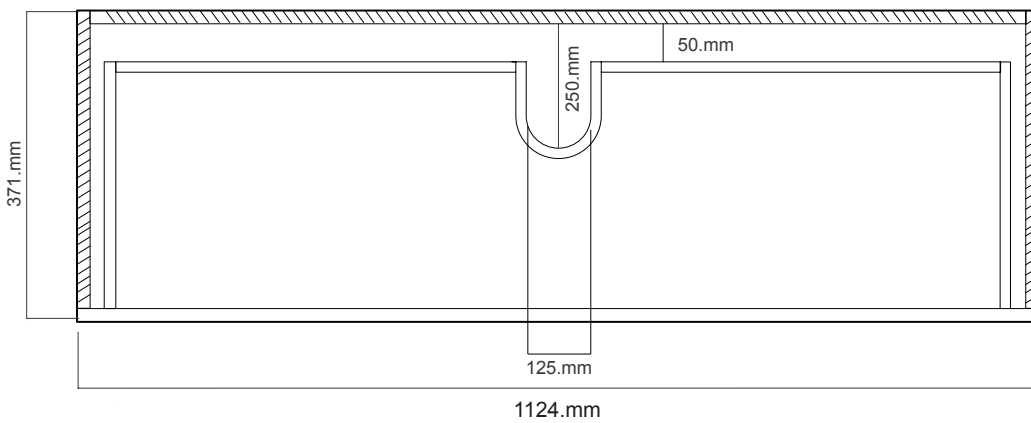

Tussock

White Paint  
Finish

**NEW**

---

**DOUBLE DRAWER**

**EDGE.**

EG120D2/EG120D2T  
2 Drawers, White/Timber

Note: Drawing indicate the technical measurement only and is not a reflection of how the unit will look.