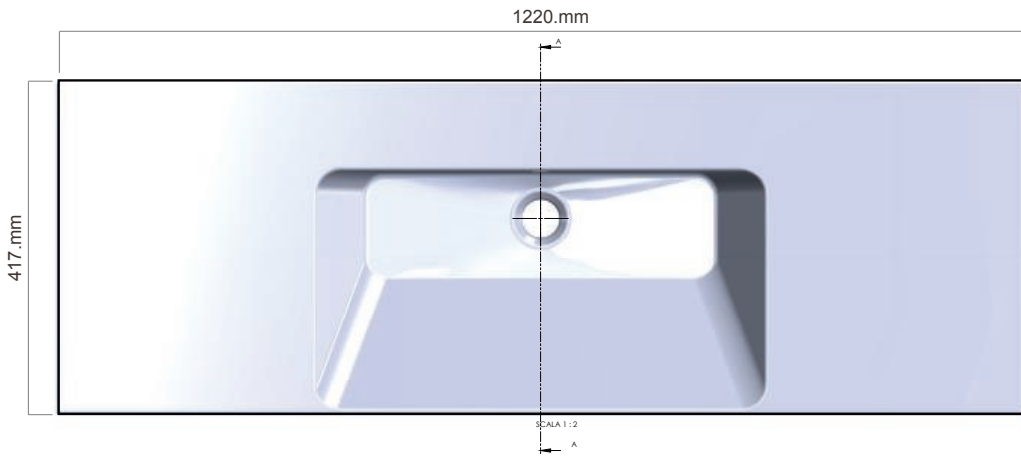

Tussock

White Paint  
Finish

**NEW**

---

**DOUBLE DRAWER**

**EDGE.**

EG120D2/EG120D2T  
2 Drawers, White/Timber

Note: Drawing indicate the technical measurement only and is not a reflection of how the unit will look.