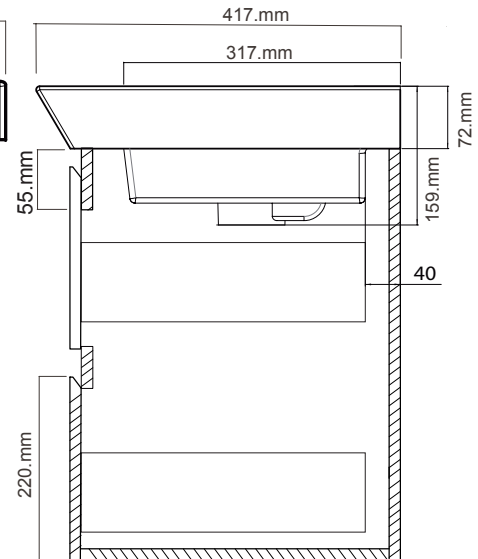

Tussock

White Paint  
Finish

**NEW**

---

**DOUBLE DRAWER**

**EDGE.**

EG120D2/EG120D2T  
2 Drawers, White/Timber

Note: Drawing indicate the technical measurement only and is not a reflection of how the unit will look.