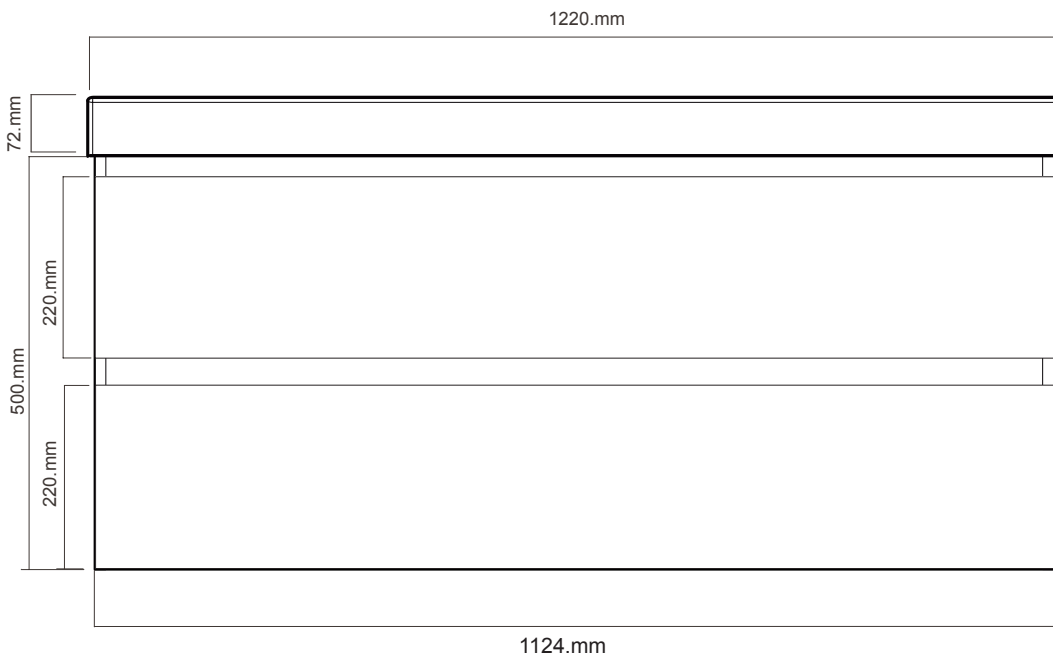

Tussock

White Paint  
Finish

**NEW**

---

**DOUBLE DRAWER**

**EDGE.**

EG120D2/EG120D2T  
2 Drawers, White/Timber

Note: Drawing indicate the technical measurement only and is not a reflection of how the unit will look.