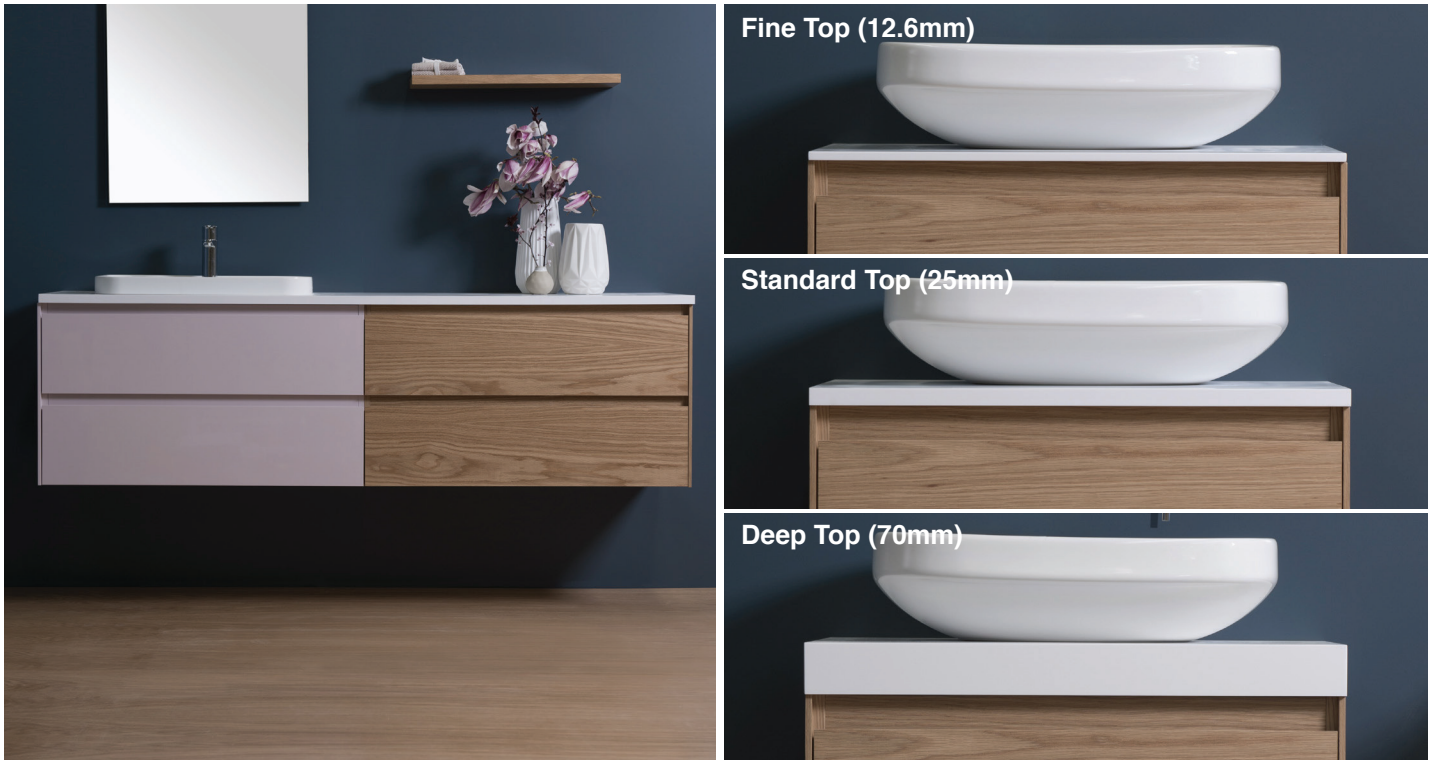

# TOP/BOTTOM DRAWER MOODE.

*Michel César*

- + Three top thickness' available: Fine (12.6mm), Standard (25mm), and Deep (70mm).
- + Paint — The paint used on our products is polyurethane or UV based. It is five times harder and more durable than lacquer finishes. Hundreds of gloss colour options available.
- + Timber finishes — Our timber finishes are available in Dark Oak, Natural Oak, White Oak, Walnut, Noce, Chestnut and Tussock. Being 100% natural products, each will have variations in grain and colour. All come stained and sealed with a protective UV finish. Gloss option is available for most veneers.
- + Also available with double drawer.
- + Top made of a composite acrylic. Prices are for white but other colours include; porcelain, concrete, night, carrera and black storm.
- + Many basin options.

## Vanity Finishes

## Acrylic Top Finishes

Note: Walnut Finish not available for vanity with Vertical Grooves

1780.mm

TOP VIEW

Top is available in 3 thickness'

-  F- 12.6.mm
-  S- 25.mm
-  D- 70.mm

FRONT VIEW

SIDE VIEW

DRAWER

**TOP/BOTTOM  
DRAWER  
MOODE.**

MD180D4DBA  
MD180D4TDBA

Discription: Moode  
1800, 4 Drawer,  
White/Timber Venner

Note: Drawing indicate the technical measurement only and is not a reflection of how the unit will look.