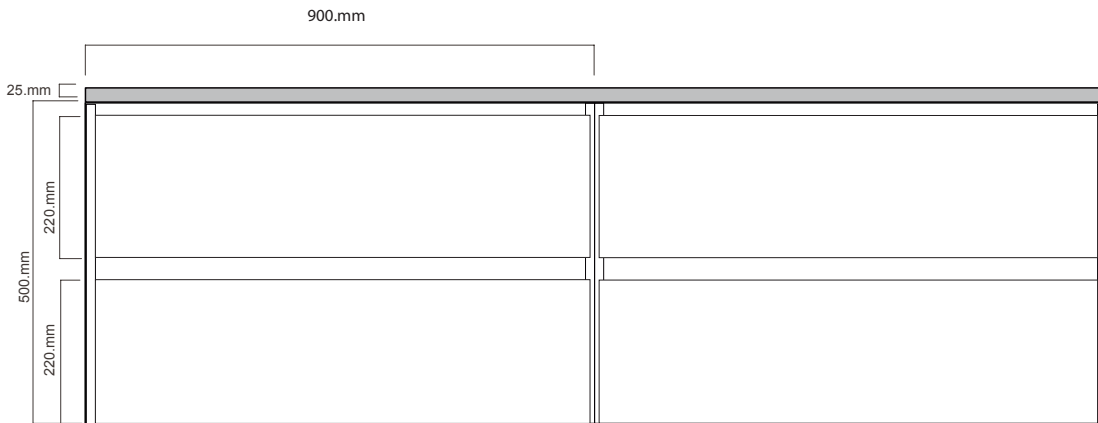

## Acrylic Top Finishes

Note: Walnut Finish not available for vanity with Vertical Grooves

1780.mm

TOP VIEW

Top is available in 3 thickness'

-  F- 12.6.mm
-  S- 25.mm
-  D- 70.mm

FRONT VIEW

SIDE VIEW