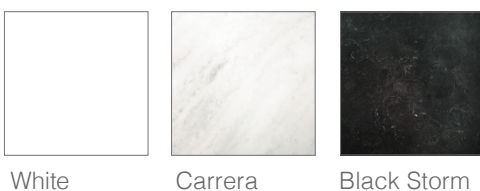

# TOP/BOTTOM DRAWER MOODE.

*Michel César*

- + Three top thickness' available: Fine (12.6mm), Standard (25mm), and Deep (70mm).
- + Paint — The paint used on our products is polyurethane or UV based. It is five times harder and more durable than lacquer finishes. Hundreds of gloss colour options available.
- + Timber finishes — Our timber finishes are available in Dark Oak, Natural Oak, White Oak, Walnut, Noce, Chestnut and Tussock. Being 100% natural products, each will have variations in grain and colour. All come stained and sealed with a protective UV finish. Gloss option is available for most veneers.
- + Also available with double drawer.
- + Top made of a composite acrylic. Prices are for white but other colours include; porcelain, concrete, night, carrera and black storm.
- + Many basin options.

## Vanity Finishes

## Acrylic Top Finishes

Note: Walnut Finish not available for vanity with Vertical Grooves

1780.mm

TOP VIEW

Top is available in 3 thickness'

-  F- 12.6.mm
-  S- 25.mm
-  D- 70.mm

FRONT VIEW

SIDE VIEW