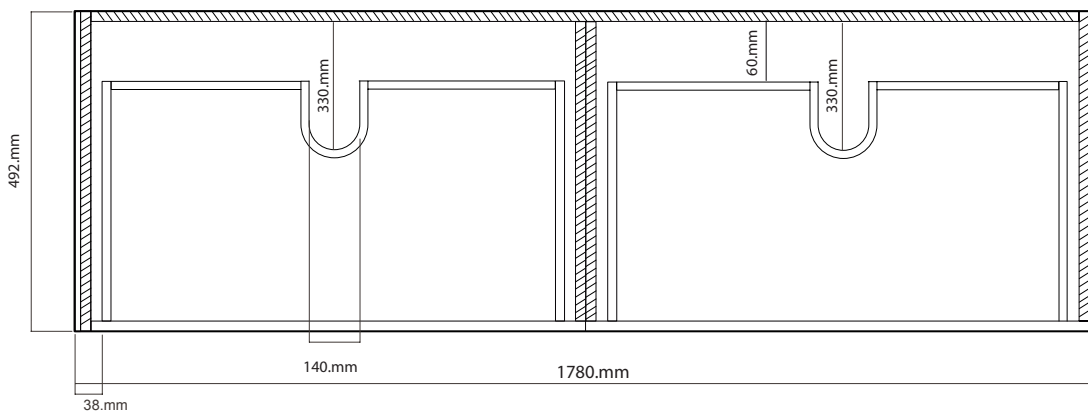

## Acrylic Top Finishes

Note: Walnut Finish not available for vanity with Vertical Grooves

1780.mm

TOP VIEW

Top is available in 3 thickness'

-  F- 12.6.mm
-  S- 25.mm
-  D- 70.mm

FRONT VIEW

SIDE VIEW

DRAWER

**TOP/BOTTOM  
DRAWER  
MOODE.**

MD180D4DBA  
MD180D4TDBA

Discription: Moode  
1800, 4 Drawer,  
White/Timber Venner

Note: Drawing indicate the technical measurement only and is not a reflection of how the unit will look.