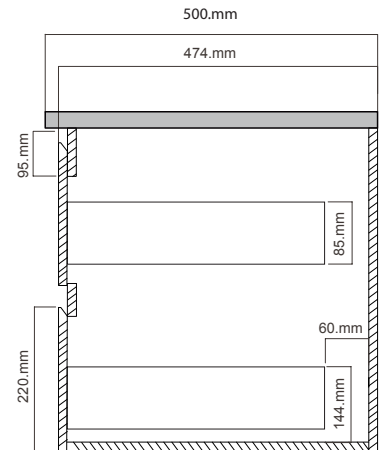

## Acrylic Top Finishes

Note: Walnut Finish not available for vanity with Vertical Grooves

1780.mm

TOP VIEW

Top is available in 3 thickness'

-  F- 12.6.mm
-  S- 25.mm
-  D- 70.mm

FRONT VIEW

SIDE VIEW

DRAWER

**TOP/BOTTOM  
DRAWER  
MOODE.**

MD180D4DBA  
MD180D4TDBA

Discription: Moode  
1800, 4 Drawer,  
White/Timber Venner

Note: Drawing indicate the technical measurement only and is not a reflection of how the unit will look.