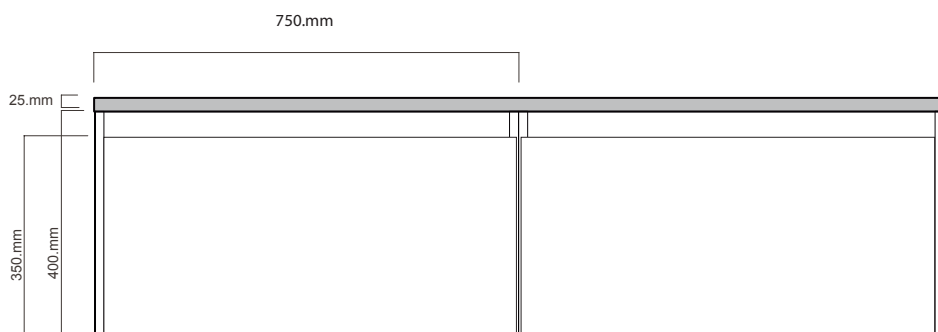

## Acrylic Top Finishes

White

Carrera

Black Storm

Note: Walnut Finish not available for vanity with Vertical Grooves

TOP VIEW

Top is available in 3 thicknesses

-  F- 12.6 mm
-  S- 25 mm
-  D- 70 mm