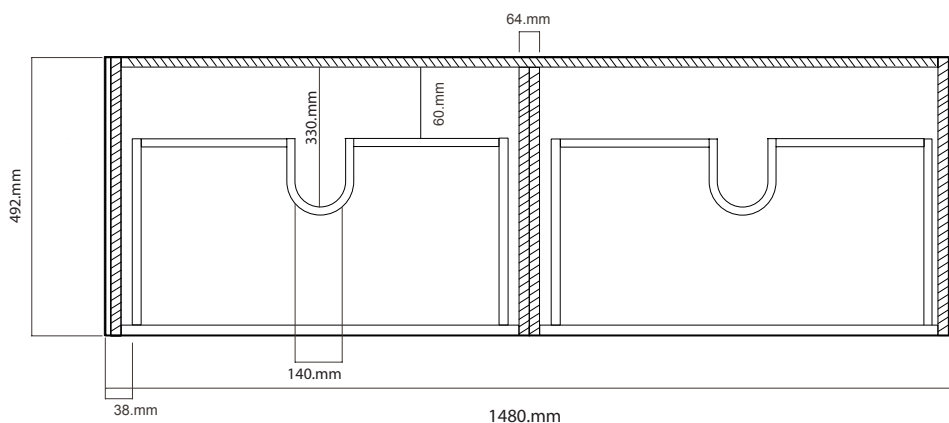

FRONT VIEW

SIDE VIEW

DRAWER

**SINGLE DRAWER**

**MOODE.**

MD150D2DBA  
MD180D2TDBA

Description: Moode  
1500, 2 Drawer, 2  
Bowl, White/Timber  
Venner

Note: Drawings indicate the technical measurement only and is not a reflection of how the unit will look.