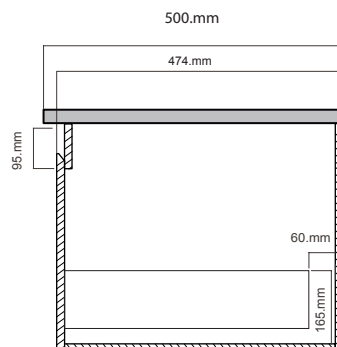

## Acrylic Top Finishes

White

Carrera

Black Storm

Note: Walnut Finish not available for vanity with Vertical Grooves

TOP VIEW

Top is available in 3 thicknesses

-  F- 12.6 mm
-  S- 25 mm
-  D- 70 mm

FRONT VIEW

SIDE VIEW

DRAWER

**SINGLE DRAWER**

**MOODE.**

MD150D2DBA  
MD180D2TDBA

Description: Moode  
1500, 2 Drawer, 2  
Bowl, White/Timber  
Venner

Note: Drawings indicate the technical measurement only and is not a reflection of how the unit will look.