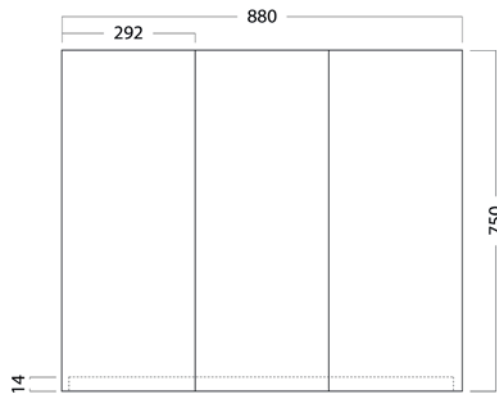

## DESCRIPTION

900 – 3 Doors, 6 Glass Shelves

## TECHNICAL DRAWINGS

Top

Front

Side Section

Inside

## NOTES

Drawing indicates the technical measurement only and is not a reflection of how the unit will look. Sizes are nominal only. All drawings in millimeters. Drawings not to scale. June 2021.