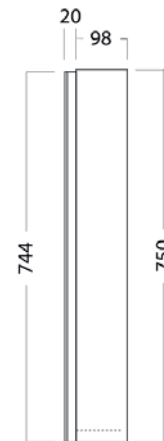

Mirror Unit /

vcbc

DESCRIPTION

900 – 2 Doors, 4 Glass Shelves

PRODUCT CODE

M903 / M903T

FEATURES

- Dimensions - W 880 x H 750 x D 120mm
- Available in White Paint or Timber Effect Melamine finishes.
- White Paint - The paint used on our products is polyurethane or UV based. It is five times harder and more durable than lacquer finishes.
- Timber Effect Melamine - Our wood grain melamine is a low-pressure laminate.
- NZ-made cabinetry with reversible door options.
- Finger pull, handleless door fronts >
- Lighting options also available at an additional cost.

FINISHES

White Paint / Timber Effect Melamine

Please see reverse for technical drawings and measurements.

NOTES

See our website for product prices. Drawing indicates the technical measurement only and is not a reflection of how the product will look. Sizes are nominal only. All drawings in millimeters. Drawings not to scale. June 2021.

Mirror Unit /

DESCRIPTION

900 – 2 Doors, 4 Glass Shelves

PRODUCT CODE

M903 / M903T

TECHNICAL DRAWINGS

Top

Front

Side Section

Inside

NOTES

Drawing indicates the technical measurement only and is not a reflection of how the unit will look. Sizes are nominal only. All drawings in millimeters. Drawings not to scale. June 2021.