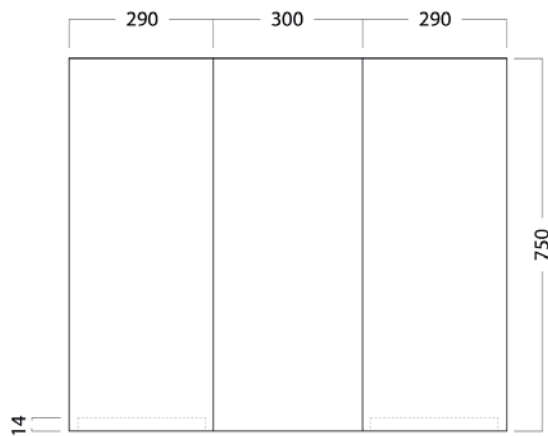

Mirror Unit /

vcbc

DESCRIPTION

900 – 2 Doors, 4 Glass Shelves

PRODUCT CODE

M903 / M903T

FEATURES

- Dimensions - W 880 x H 750 x D 120mm
- Available in White Paint or Timber Effect Melamine finishes.
- White Paint - The paint used on our products is polyurethane or UV based. It is five times harder and more durable than lacquer finishes.
- Timber Effect Melamine - Our wood grain melamine is a low-pressure laminate.
- NZ-made cabinetry with reversible door options.
- Finger pull, handleless door fronts >
- Lighting options also available at an additional cost.

FINISHES

White Paint / Timber Effect Melamine

Please see reverse for technical drawings and measurements.

NOTES

See our website for product prices. Drawing indicates the technical measurement only and is not a reflection of how the product will look. Sizes are nominal only. All drawings in millimeters. Drawings not to scale. June 2021.

Mirror Unit /

DESCRIPTION

900 – 2 Doors, 4 Glass Shelves

PRODUCT CODE

M903 / M903T

TECHNICAL DRAWINGS

Top

Front

Side Section

Inside

NOTES

Drawing indicates the technical measurement only and is not a reflection of how the unit will look. Sizes are nominal only. All drawings in millimeters. Drawings not to scale. June 2021.