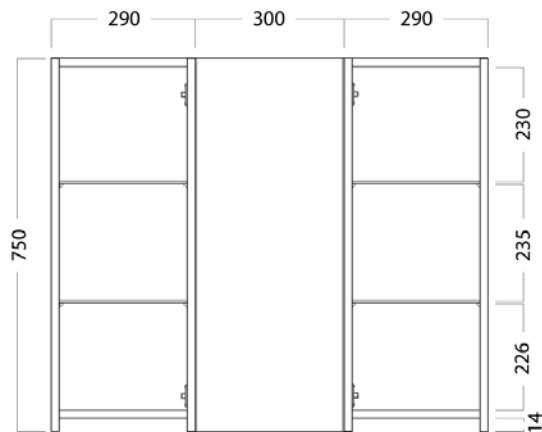

Mirror Unit /

vcbc

DESCRIPTION

900 – 2 Doors, 4 Glass Shelves

PRODUCT CODE

M903 / M903T

FEATURES

- Dimensions - W 880 x H 750 x D 120mm
- Available in White Paint or Timber Effect Melamine finishes.
- White Paint - The paint used on our products is polyurethane or UV based. It is five times harder and more durable than lacquer finishes.
- Timber Effect Melamine - Our wood grain melamine is a low-pressure laminate.
- NZ-made cabinetry with reversible door options.
- Finger pull, handleless door fronts >
- Lighting options also available at an additional cost.

Mirror Unit /

DESCRIPTION

900 – 2 Doors, 4 Glass Shelves

PRODUCT CODE

M903 / M903T

TECHNICAL DRAWINGS

Top

Front

Side Section

Inside

NOTES

Drawing indicates the technical measurement only and is not a reflection of how the unit will look. Sizes are nominal only. All drawings in millimeters. Drawings not to scale. June 2021.