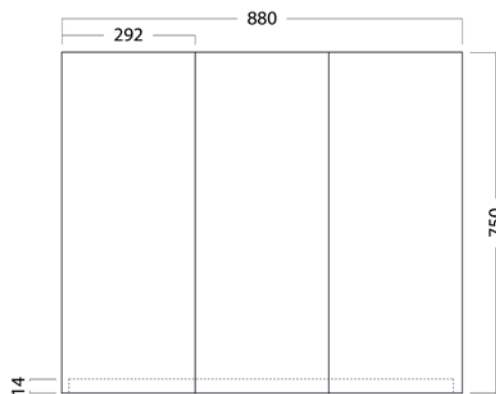

Mirror Unit /

Michel César

DESCRIPTION

900 – 3 Doors, 6 Glass Shelves

PRODUCT CODE

M901 / M901T

TECHNICAL DRAWINGS

Top

Front

Side Section