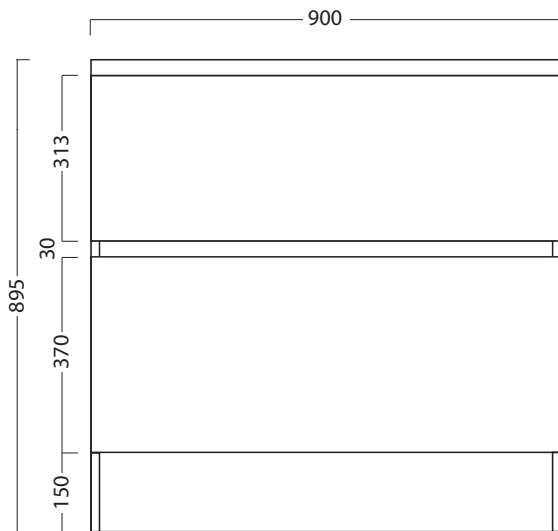

900 CABINET /

LAUNDRY

DESCRIPTION

900 Laundry Cabinet, 2 Drawers

PRODUCT CODE

VLUA90 / VLUA90M / VLUA90T

FEATURES

- Dimensions - W 900 x H 895 x D 590mm
- Available in White Gloss Paint, Timber Veneer, Melamine or Custom Colour Paint.
- The paint used on our products is polyurethane or UV based. It is times harder and more durable than lacquer finishes.
- Timber Veneer - Finishes are 100% natural, so has variations in grain and colour. All come stained and sealed with a protective UV finish.
- Melamine - Our wood grain melamine is a low-pressure laminate.
- NZ-made cabinetry.
- Handle Options - Melamine unites feature a recessed rail, available in Silver, Black or Melamine match. Timber Veneer, Custom Colour Paint & White Gloss painted units have concealed 45° Handles.
- Kordura top (H 25mm), tub and accessories all sold separately.

FINISHES

White Gloss Paint / Custom Paint Colour / Timber Veneer

Melamine

Please see reverse for technical drawings and measurements.

NOTES

Measurements exclude Kordura top (allow H 25mm). See our website for product prices. Drawing indicates the technical measurement only and is not a reflection of how the product will look. Sizes are nominal only. All drawings in millimeters. Drawings not to scale. March 2023.

900 CABINET /

LAUNDRY

TECHNICAL DRAWINGS

900 Laundry Cabinet, 2 Drawers

PRODUCT CODE

VLUA90 / VLUA90M / VLUA90T

Front

Side Section

Top Section

NOTES

Measurements exclude Kordura top (allow H 25mm). See our website for product prices. Drawing indicates the technical measurement only and is not a reflection of how the product will look. Sizes are nominal only. All drawings in millimeters. Drawings not to scale. March 2023