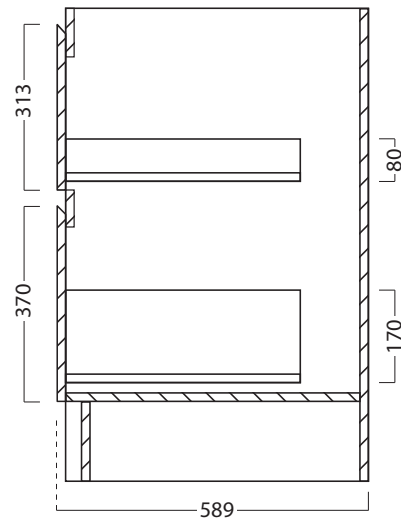

900 CABINET /

LAUNDRY

DESCRIPTION

900 Laundry Cabinet, 2 Drawers

PRODUCT CODE

VLUA90 / VLUA90M / VLUA90T

FEATURES

- Dimensions - W 900 x H 895 x D 590mm
- Available in White Gloss Paint, Timber Veneer, Melamine or Custom Colour Paint.
- The paint used on our products is polyurethane or UV based. It is times harder and more durable than lacquer finishes.
- Timber Veneer - Finishes are 100% natural, so has variations in grain and colour. All come stained and sealed with a protective UV finish.
- Melamine - Our wood grain melamine is a low-pressure laminate.
- NZ-made cabinetry.
- Handle Options - Melamine unites feature a recessed rail, available in Silver, Black or Melamine match. Timber Veneer, Custom Colour Paint & White Gloss painted units have concealed 45° Handles.
- Kordura top (H 25mm), tub and accessories all sold separately.

900 CABINET /

LAUNDRY

TECHNICAL DRAWINGS

900 Laundry Cabinet, 2 Drawers

PRODUCT CODE

VLUA90 / VLUA90M / VLUA90T

Front

Side Section

Top Section

NOTES

Measurements exclude Kordura top (allow H 25mm). See our website for product prices. Drawing indicates the technical measurement only and is not a reflection of how the product will look. Sizes are nominal only. All drawings in millimeters. Drawings not to scale. March 2023