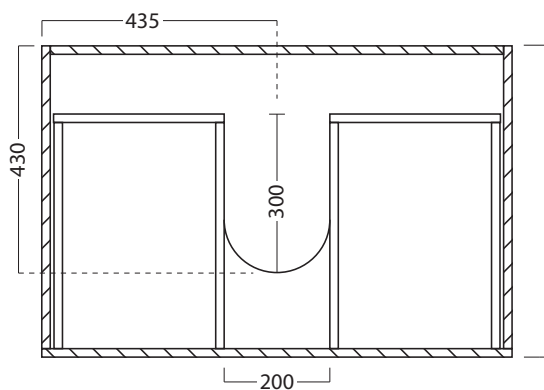

900 CABINET /

LAUNDRY

DESCRIPTION

900 Laundry Cabinet, 2 Drawers

PRODUCT CODE

VLUA90 / VLUA90M / VLUA90T

FEATURES

- Dimensions - W 900 x H 895 x D 590mm
- Available in White Gloss Paint, Timber Veneer, Melamine or Custom Colour Paint.
- The paint used on our products is polyurethane or UV based. It is times harder and more durable than lacquer finishes.
- Timber Veneer - Finishes are 100% natural, so has variations in grain and colour. All come stained and sealed with a protective UV finish.
- Melamine - Our wood grain melamine is a low-pressure laminate.
- NZ-made cabinetry.
- Handle Options - Melamine unites feature a recessed rail, available in Silver, Black or Melamine match. Timber Veneer, Custom Colour Paint & White Gloss painted units have concealed 45° Handles.
- Kordura top (H 25mm), tub and accessories all sold separately.

FINISHES

White Gloss Paint / Custom Paint Colour / Timber Veneer

Melamine

Please see reverse for technical drawings and measurements.

NOTES

Measurements exclude Kordura top (allow H 25mm). See our website for product prices. Drawing indicates the technical measurement only and is not a reflection of how the product will look. Sizes are nominal only. All drawings in millimeters. Drawings not to scale. March 2023.

900 CABINET /

LAUNDRY

TECHNICAL DRAWINGS

900 Laundry Cabinet, 2 Drawers

PRODUCT CODE

VLUA90 / VLUA90M / VLUA90T

Front

Side Section

Top Section

NOTES

Measurements exclude Kordura top (allow H 25mm). See our website for product prices. Drawing indicates the technical measurement only and is not a reflection of how the product will look. Sizes are nominal only. All drawings in millimeters. Drawings not to scale. March 2023