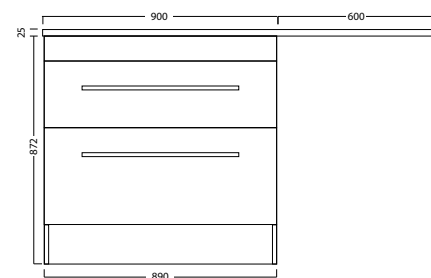

900 CABINET + 600 OVERHANG

LAUNDRY

DESCRIPTION

900 Laundry Cabinet + 600 Overhang - Left / Right

PRODUCT CODE

ACL150L / ACL150R

FEATURES

- Dimensions - W 1500mm x H 600mm x D 25mm
- Top overhang is an optional add-on and can only be purchased with Laundry Cabinets.
- Our Kordura top is 25mm thick, extremely durable, hard yet soft to feel. It is non-porous so is easily maintained and very hygienic.
- Available left or right-hand side.
- Custom size also available upon request (surcharge applies).

TECHNICAL DRAWINGS

600 OVERHANG - Left (ACL150L)

Top

Front

600 OVERHANG - Right (ACL150R)

Top

Front

NOTES

*Non-stock item. Tapholes do not come predrilled – this is the responsibility of the installer, and can be cut with a hole saw. Drawing indicates the technical measurement only and is not a reflection of how the unit will look. Sizes are nominal only. All drawings in millimeters. Drawings not to scale.

MICHEL CÉSAR
VCBC
BURLINGTON
LAUNDRY

/ WHERE BATHROOMS
& LAUNDRIES
COME TOGETHER
BEAUTIFULLY /

info@smail.co.nz
bathco.co.nz

4-8 Ace Place
Kingsland
Auckland 1021
New Zealand

P +64 9 309 9109
F +64 9 309 9343

86 Wigram Road
P.O. Box 8644
Christchurch 8025
New Zealand

P +64 3 343 0969
F +64 3 343 0967

BATH/
CO/