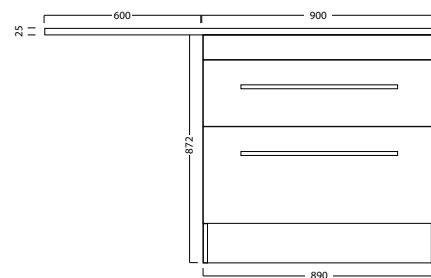

900 CABINET + 600 OVERHANG

LAUNDRY

DESCRIPTION

900 Laundry Cabinet + 600 Overhang - Left / Right

PRODUCT CODE

ACL150L / ACL150R

FEATURES

- Dimensions - W 1500mm x H 600mm x D 25mm
- Top overhang is an optional add-on and can only be purchased with Laundry Cabinets.
- Our Kordura top is 25mm thick, extremely durable, hard yet soft to feel. It is non-porous so is easily maintained and very hygienic.
- Available left or right-hand side.
- Custom size also available upon request (surcharge applies).

TECHNICAL DRAWINGS

600 OVERHANG - Left (ACL150L)

Top

Front

600 OVERHANG - Right (ACL150R)

Top

Front

NOTES

*Non-stock item. Tapholes do not come predrilled – this is the responsibility of the installer, and can be cut with a hole saw. Drawing indicates the technical measurement only and is not a reflection of how the unit will look. Sizes are nominal only. All drawings in millimeters. Drawings not to scale.

MICHEL CÉSAR
VCBC
BURLINGTON
LAUNDRY

/ WHERE BATHROOMS
& LAUNDRIES
COME TOGETHER
BEAUTIFULLY /

info@smail.co.nz
bathco.co.nz

4-8 Ace Place
Kingsland
Auckland 1021
New Zealand

P +64 9 309 9109
F +64 9 309 9343

86 Wigram Road
P.O. Box 8644
Christchurch 8025
New Zealand

P +64 3 343 0969
F +64 3 343 0967

BATH/
CO/