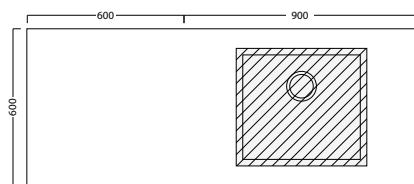

900 CABINET + 600 OVERHANG

LAUNDRY

DESCRIPTION

900 Laundry Cabinet + 600 Overhang - Left / Right

PRODUCT CODE

ACL150L / ACL150R

FEATURES

- Dimensions - W 1500mm x H 600mm x D 25mm
- Top overhang is an optional add-on and can only be purchased with Laundry Cabinets.
- Our Kordura top is 25mm thick, extremely durable, hard yet soft to feel. It is non-porous so is easily maintained and very hygienic.
- Available left or right-hand side.
- Custom size also available upon request (surcharge applies).

TECHNICAL DRAWINGS

600 OVERHANG - Left (ACL150L)

Top

Front

600 OVERHANG - Right (ACL150R)

Top

Front

NOTES

*Non-stock item. Tapholes do not come predrilled – this is the responsibility of the installer, and can be cut with a hole saw. Drawing indicates the technical measurement only and is not a reflection of how the unit will look. Sizes are nominal only. All drawings in millimeters. Drawings not to scale.

MICHEL CÉSAR
VCBC
BURLINGTON
LAUNDRY

/ WHERE BATHROOMS
& LAUNDRIES
COME TOGETHER
BEAUTIFULLY /

info@smail.co.nz
bathco.co.nz

4-8 Ace Place
Kingsland
Auckland 1021
New Zealand

P +64 9 309 9109
F +64 9 309 9343

86 Wigram Road
P.O. Box 8644
Christchurch 8025
New Zealand

P +64 3 343 0969
F +64 3 343 0967

BATH/
CO/