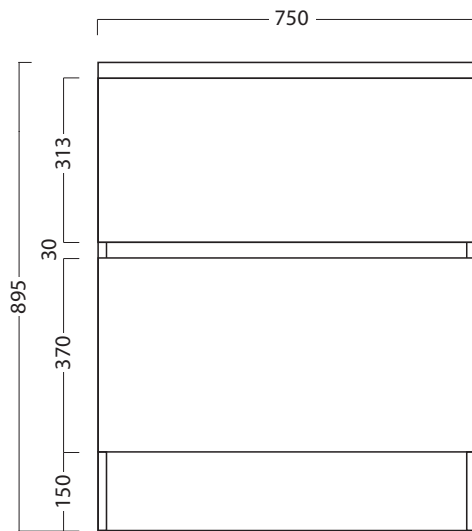

750 CABINET /

LAUNDRY

TECHNICAL DRAWINGS

750 Laundry Cabinet, 2 Drawers

PRODUCT CODE

VLUA75 / VLUA75M / VLUA75T

Front