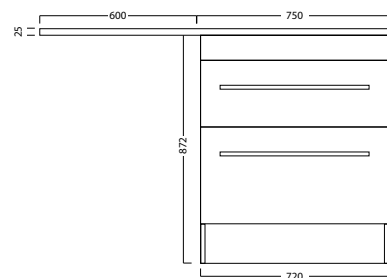

750 CABINET + 600 OVERHANG

LAUNDRY

DESCRIPTION

750 Laundry Cabinet + 600 Overhang - Left / Right

PRODUCT CODE

ACL135L / ACL135R

FEATURES

- Dimensions - W 1350mm x H 600mm x D 25mm
- Top overhang is an optional add-on and can only be purchased with Laundry Cabinets.
- Our Kordura top is 25mm thick, extremely durable, hard yet soft to feel. It is non-porous so is easily maintained and very hygienic.
- Available left or right-hand side.
- Custom size also available upon request (surcharge applies).

TECHNICAL DRAWINGS

600 OVERHANG - Left (ACL135L)

Top

Front

600 OVERHANG - Right (ACL135R)

Top

Front

NOTES

*Non-stock item. Tapholes do not come predrilled – this is the responsibility of the installer, and can be cut with a hole saw. Drawing indicates the technical measurement only and is not a reflection of how the unit will look. Sizes are nominal only. All drawings in millimeters. Drawings not to scale.

MICHEL CÉSAR
VCBC
BURLINGTON
LAUNDRY

/ WHERE BATHROOMS
& LAUNDRIES
COME TOGETHER
BEAUTIFULLY /

info@smail.co.nz
bathco.co.nz

4-8 Ace Place
Kingsland
Auckland 1021
New Zealand

P +64 9 309 9109
F +64 9 309 9343

86 Wigram Road
P.O. Box 8644
Christchurch 8025
New Zealand

P +64 3 343 0969
F +64 3 343 0967

BATH/
CO/