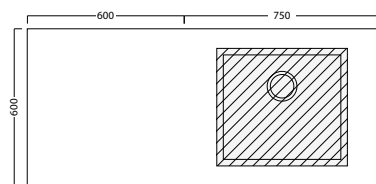

750 CABINET + 600 OVERHANG

LAUNDRY

DESCRIPTION

750 Laundry Cabinet + 600 Overhang - Left / Right

PRODUCT CODE

ACL135L / ACL135R

FEATURES

- Dimensions - W 1350mm x H 600mm x D 25mm
- Top overhang is an optional add-on and can only be purchased with Laundry Cabinets.
- Our Kordura top is 25mm thick, extremely durable, hard yet soft to feel. It is non-porous so is easily maintained and very hygienic.
- Available left or right-hand side.
- Custom size also available upon request (surcharge applies).

TECHNICAL DRAWINGS

600 OVERHANG - Left (ACL135L)

Top

Front

600 OVERHANG - Right (ACL135R)

Top

Front

NOTES

*Non-stock item. Tapholes do not come predrilled – this is the responsibility of the installer, and can be cut with a hole saw. Drawing indicates the technical measurement only and is not a reflection of how the unit will look. Sizes are nominal only. All drawings in millimeters. Drawings not to scale.

MICHEL CÉSAR
VCBC
BURLINGTON
LAUNDRY

/ WHERE BATHROOMS
& LAUNDRIES
COME TOGETHER
BEAUTIFULLY /

info@smail.co.nz
bathco.co.nz

4-8 Ace Place
Kingsland
Auckland 1021
New Zealand

P +64 9 309 9109
F +64 9 309 9343

86 Wigram Road
P.O. Box 8644
Christchurch 8025
New Zealand

P +64 3 343 0969
F +64 3 343 0967

BATH/
CO/