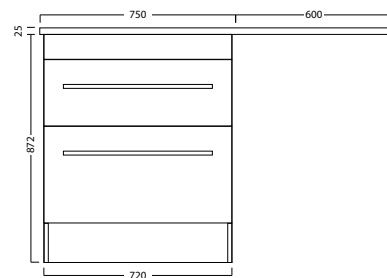

750 CABINET + 600 OVERHANG

LAUNDRY

DESCRIPTION

750 Laundry Cabinet + 600 Overhang - Left / Right

PRODUCT CODE

ACL135L / ACL135R

FEATURES

- Dimensions - W 1350mm x H 600mm x D 25mm
- Top overhang is an optional add-on and can only be purchased with Laundry Cabinets.
- Our Kordura top is 25mm thick, extremely durable, hard yet soft to feel. It is non-porous so is easily maintained and very hygienic.
- Available left or right-hand side.
- Custom size also available upon request (surcharge applies).

TECHNICAL DRAWINGS

600 OVERHANG - Left (ACL135L)

Top

Front

600 OVERHANG - Right (ACL135R)

Top

Front

NOTES

*Non-stock item. Tapholes do not come predrilled – this is the responsibility of the installer, and can be cut with a hole saw. Drawing indicates the technical measurement only and is not a reflection of how the unit will look. Sizes are nominal only. All drawings in millimeters. Drawings not to scale.

MICHEL CÉSAR
VCBC
BURLINGTON
LAUNDRY

/ WHERE BATHROOMS
& LAUNDRIES
COME TOGETHER
BEAUTIFULLY /

info@smail.co.nz
bathco.co.nz

4-8 Ace Place
Kingsland
Auckland 1021
New Zealand

P +64 9 309 9109
F +64 9 309 9343

86 Wigram Road
P.O. Box 8644
Christchurch 8025
New Zealand

P +64 3 343 0969
F +64 3 343 0967

BATH/
CO/