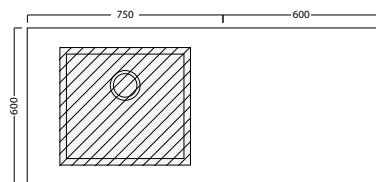

600 OVERHANG - Right (ACL135R)

Top