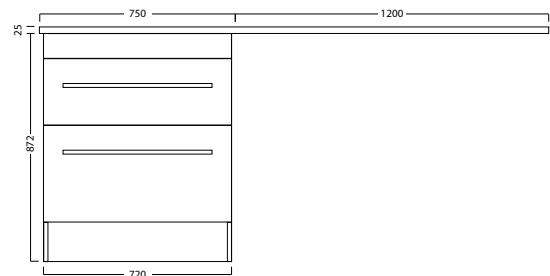

750 CABINET + 1200 OVERHANG

LAUNDRY

DESCRIPTION

750 Laundry Cabinet + 1200 Overhang - Left / Right / Centre

PRODUCT CODE

ACL195L / ACL195R
/ ACL195C

TECHNICAL DRAWINGS

1200 OVERHANG - Left (ACL195L)

Top

Front

1200 OVERHANG - Right (ACL195R)

Top

Front

1200 OVERHANG - Centre (ACL195C)

Top

Front

NOTES

Drawing indicates the technical measurement only and is not a reflection of how the unit will look. Sizes are nominal only. All drawings in millimeters. Drawings not to scale.