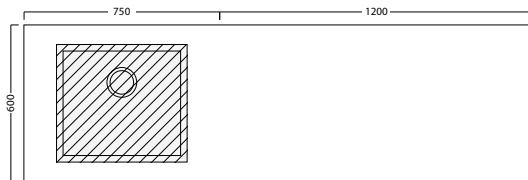

1200 OVERHANG - Right (ACL195R)

Top