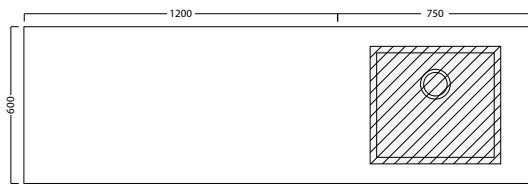

750 CABINET + 1200 OVERHANG

LAUNDRY

DESCRIPTION

750 Laundry Cabinet + 1200 Overhang - Left / Right / Centre

PRODUCT CODE

ACL195L / ACL195R
/ ACL195C

TECHNICAL DRAWINGS

1200 OVERHANG - Left (ACL195L)

Top