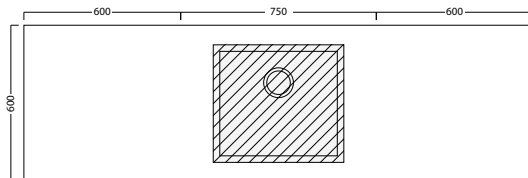

1200 OVERHANG - Centre (ACL195C)

Top