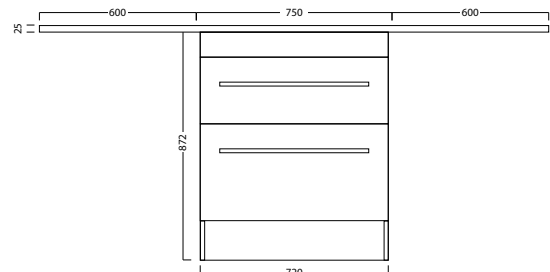

750 CABINET + 1200 OVERHANG

LAUNDRY

DESCRIPTION

750 Laundry Cabinet + 1200 Overhang - Left / Right / Centre

PRODUCT CODE

ACL195L / ACL195R
/ ACL195C

TECHNICAL DRAWINGS

1200 OVERHANG - Left (ACL195L)

Top

Front

1200 OVERHANG - Right (ACL195R)

Top

Front

1200 OVERHANG - Centre (ACL195C)

Top

Front

NOTES

Drawing indicates the technical measurement only and is not a reflection of how the unit will look. Sizes are nominal only. All drawings in millimeters. Drawings not to scale.