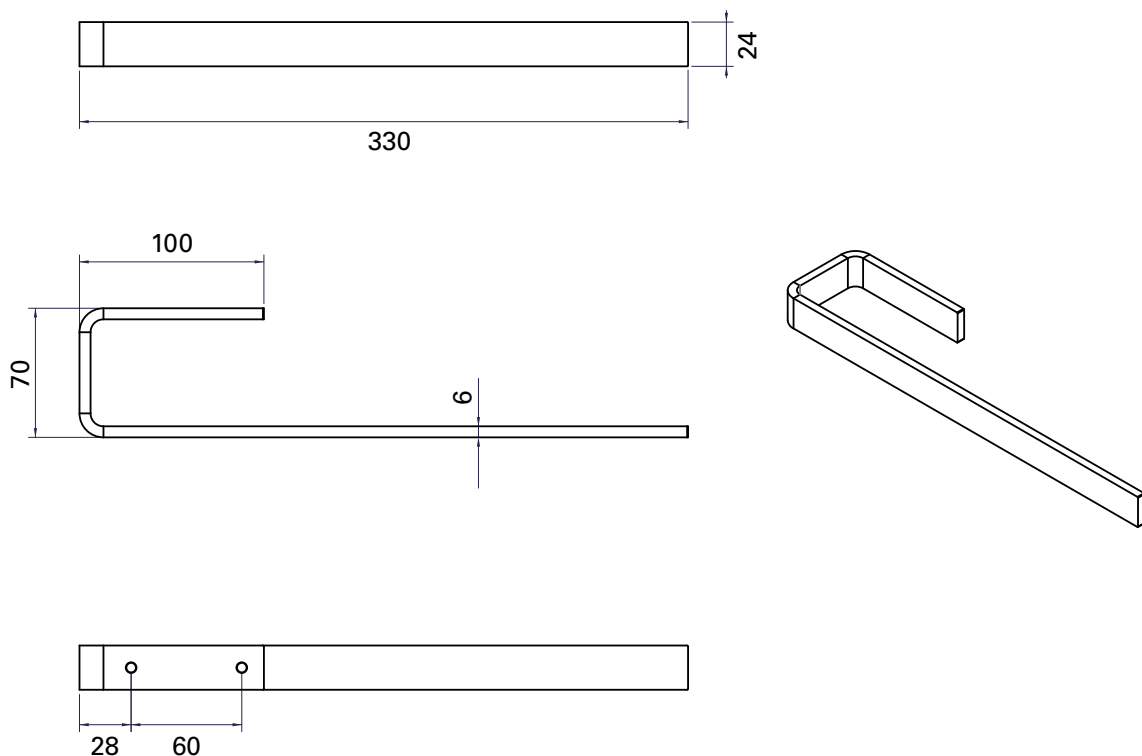

TECHNICAL DRAWINGS

MICHEL CÉSAR
VCBC
BURLINGTON
LAUNDRY

/ WHERE BATHROOMS
& LAUNDRIES
COME TOGETHER
BEAUTIFULLY /
info@smail.co.nz
bathco.co.nz

4-8 Ace Place
Kingsland
Auckland 1021
New Zealand

P +64 9 309 9109
F +64 9 309 9343

86 Wigram Road
P.O. Box 8644
Christchurch 8025
New Zealand

P +64 3 343 0969
F +64 3 343 0967

BATH/
CO/