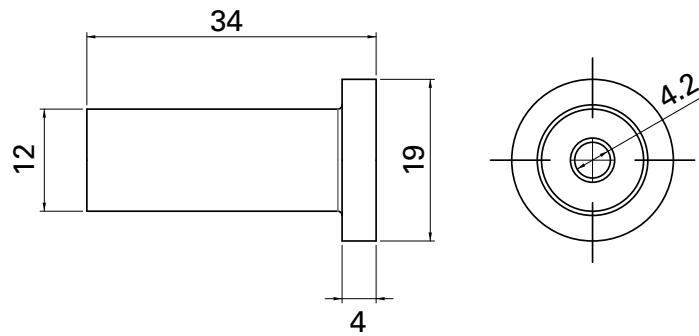

MICHEL CÉSAR
VCBC
BURLINGTON
LAUNDRY

/ WHERE BATHROOMS
& LAUNDRIES
COME TOGETHER
BEAUTIFULLY /

info@smail.co.nz
bathco.co.nz

4-8 Ace Place
Kingsland
Auckland 1021
New Zealand

P +64 9 309 9109
F +64 9 309 9343

86 Wigram Road
P.O. Box 8644
Christchurch 8025
New Zealand

P +64 3 343 0969
F +64 3 343 0967

BATH/
CO/