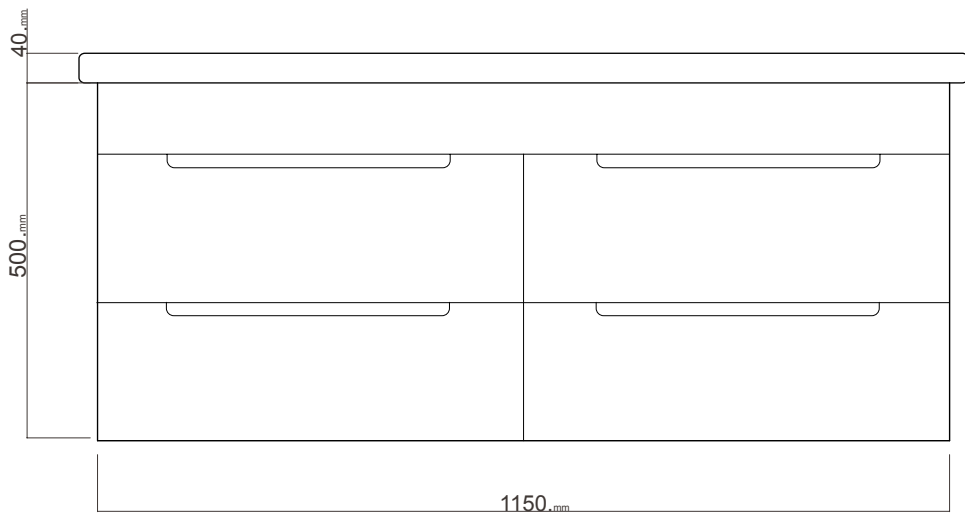

Finishes

Note: Walnut Finish not available for vanity with Vertical Grooves

BACK WASHBASIN

TOP VIEW

SIDE WASHBASIN VIEW

TOP DRAWER VIEW