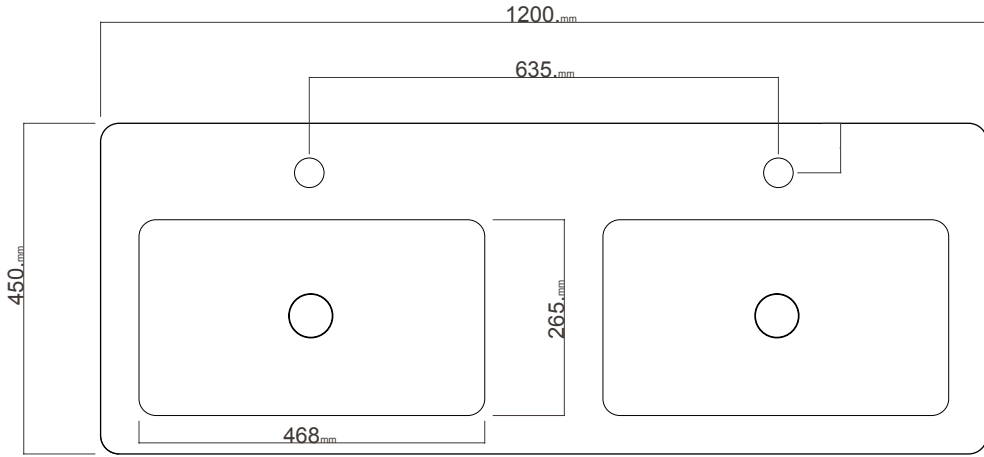

Finishes

Note: Walnut Finish not available for vanity with Vertical Grooves

BACK WASHBASIN

TOP VIEW

SIDE WASHBASIN VIEW

TOP DRAWER VIEW