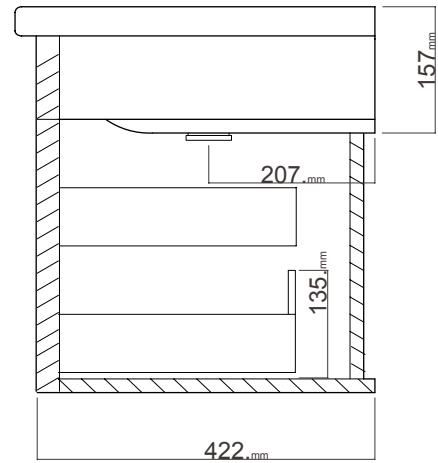

Finishes

Note: Walnut Finish not available for vanity with Vertical Grooves

BACK WASHBASIN

TOP VIEW

SIDE WASHBASIN VIEW

TOP DRAWER VIEW