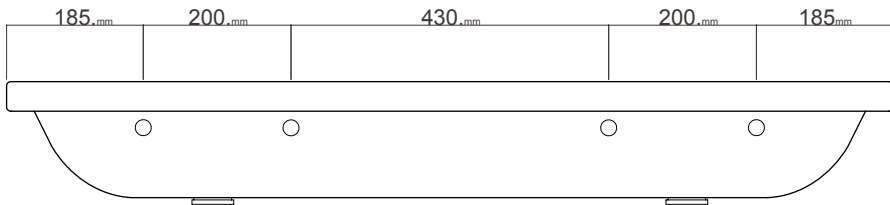

Finishes

Note: Walnut Finish not available for vanity with Vertical Grooves

BACK WASHBASIN

TOP VIEW

SIDE WASHBASIN VIEW

TOP DRAWER VIEW