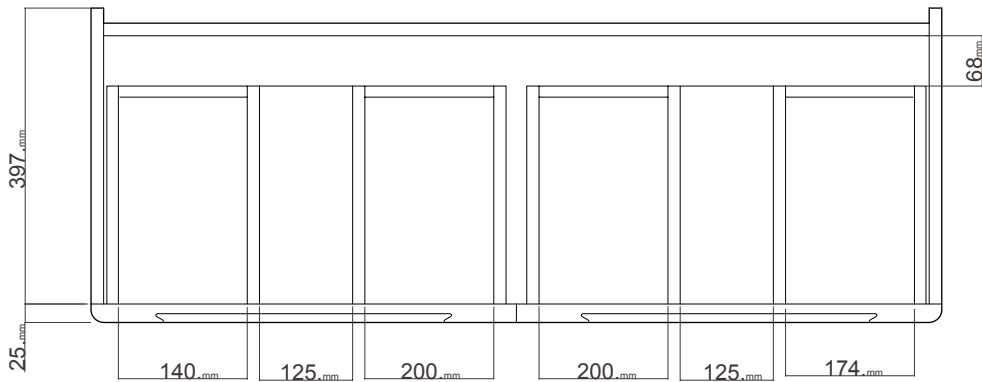

Finishes

Note: Walnut Finish not available for vanity with Vertical Grooves

BACK WASHBASIN

TOP VIEW

SIDE WASHBASIN VIEW

TOP DRAWER VIEW