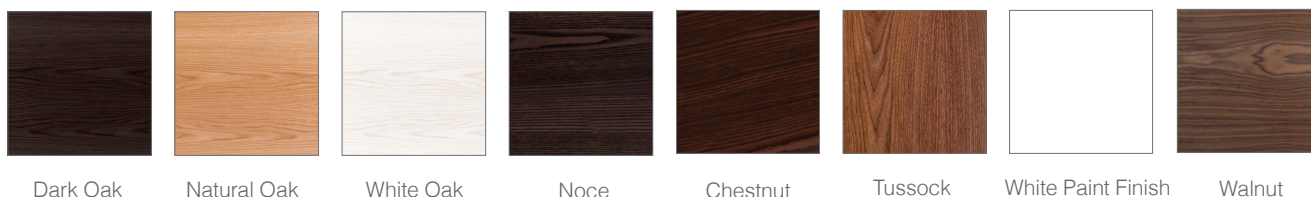

DOUBLE BOWL

ERIKA PRO.

E120D4WH / E120D4WHT

Feature

- + Paint — The paint used on our products is polyurethane or UV based. It is five times harder and more durable than lacquer finishes. Hundreds of gloss colour options available.
- + Timber finishes — Our timber finishes are available in Dark Oak, Natural Oak, White Oak, Walnut, Noce, Chestnut and Tussock. Being 100% natural products, each will have variations in grain and colour. All come stained and sealed with a protective UV finish. Gloss option is available for most veneers.
- + Also available with single drawer.

Finishes

Note: Walnut Finish not available for vanity with Vertical Grooves

BACK WASHBASIN

TOP VIEW

SIDE WASHBASIN VIEW

TOP DRAWER VIEW