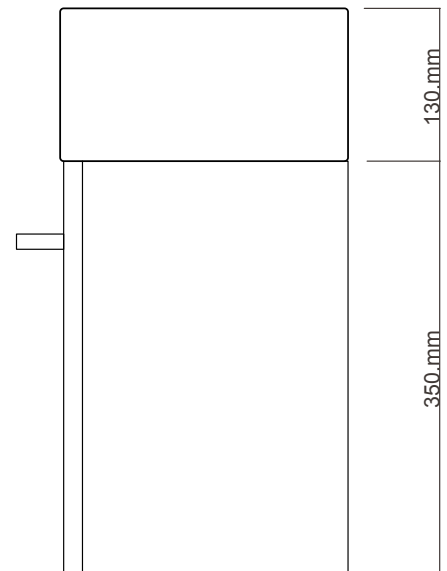

SIDE VIEW

SOHO

Code: SOHOWH

Description: White 2 Doors Wall Hung.