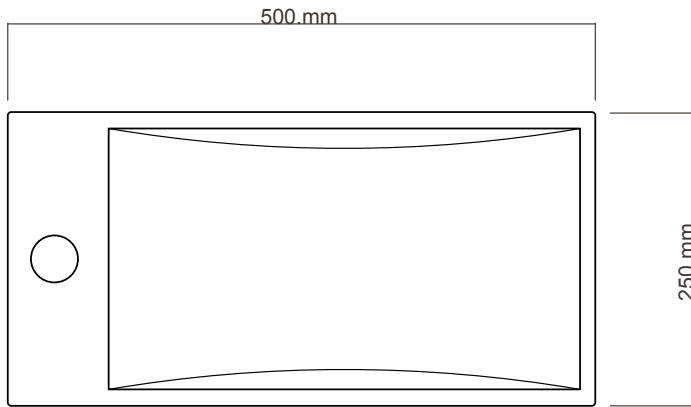

TOP VIEW

SOHO

Code: SOHOWH

Description: White 2 Doors Wall Hung.