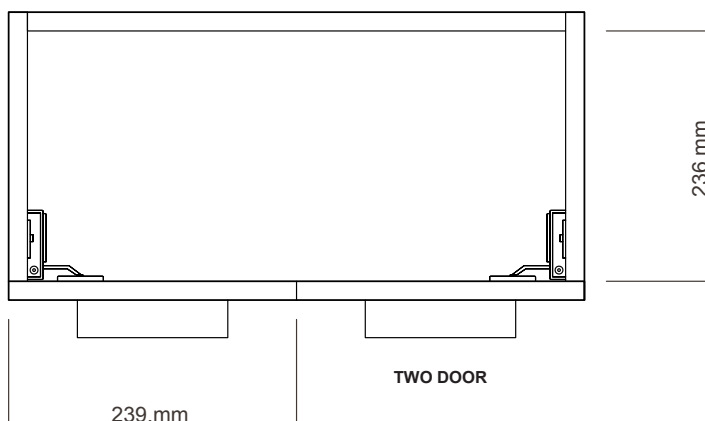

### 500 Wall Hung, 2 Doors (Right or Left hand tap hole)

- + Dimensions — **W** 500mm **H** 480mm **D** 250mm
- + Paint — The paint used on our products is polyurethane or UV based. It is five times harder and more durable than lacquer finishes. Hundreds of colour matches available.
- + Timber finishes — Our timber finishes are available Dark Oak, Natural Oak, White Oak, Walnut, Noce, Chestnut and Tussock. Being 100% natural products, each will have variations in grain and colour. All come stained and sealed with a protective UV finish.
- + Soho Basin is supplied with variable fixing holes to allow the basin to have a left or right taphole. Basin is glazed on all sides. The fixing holes are easily punched out where marked as required with nail puncher or similar.

## SOHO

Code: SOHOWH

Description: White 2 Doors Wall Hung.